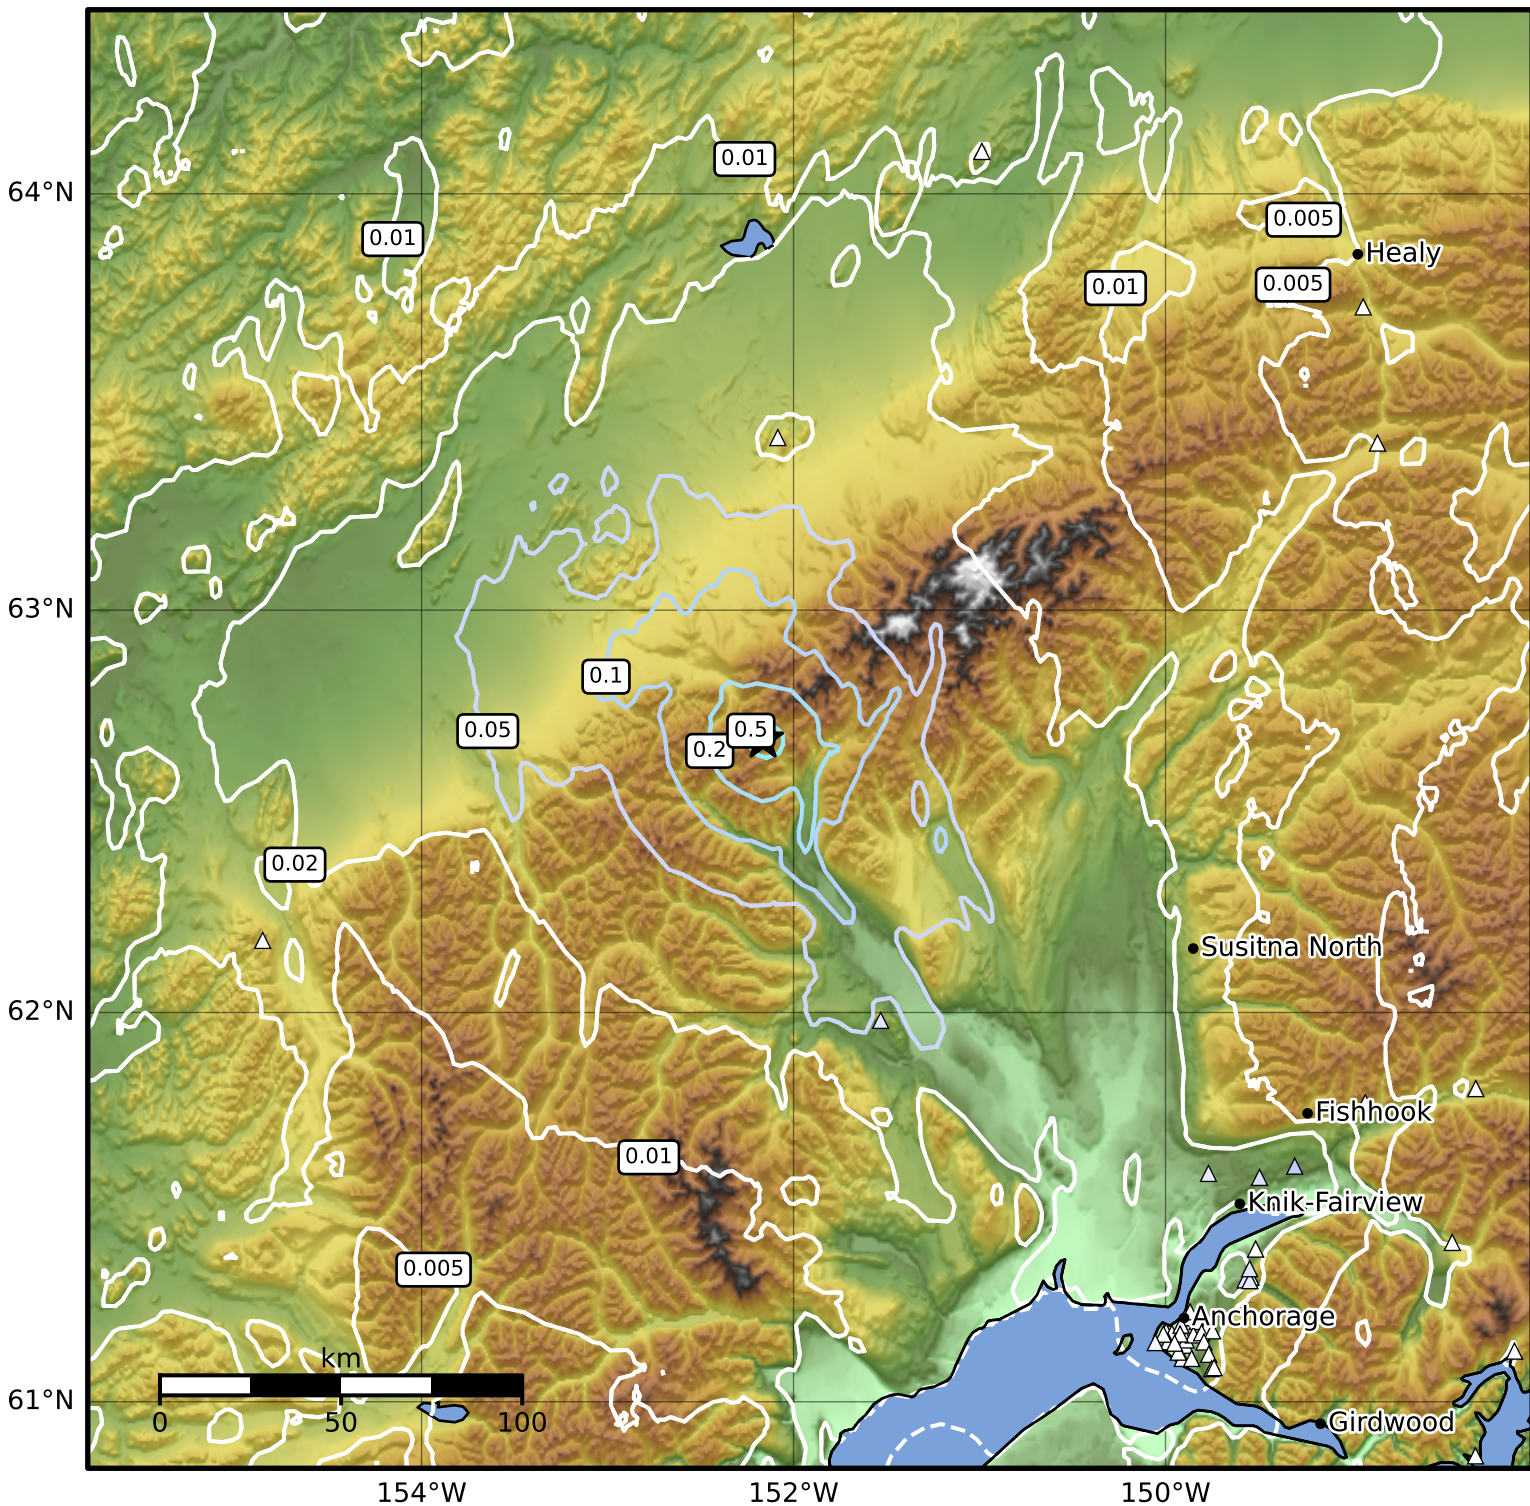

Peak Ground Velocity Map Alaska Earthquake Center
 ShakeMap: 96 km (60 miles) NNW of Skwentna
 Mar 25, 2025 20:31:36 UTC M4.1 N62.68 W152.16 Depth: 3.1km ID:ak0253v98jlf

PGV (cm/s)	0.1	0.2	0.5	1	2	5	10	20	50	100	200
------------	-----	-----	-----	---	---	---	----	----	----	-----	-----

Scale based on Worden et al. (2012)

Version 2: Processed 2025-03-25T20:54:06Z

△ Seismic Instrument ○ Reported Intensity

★ Epicenter