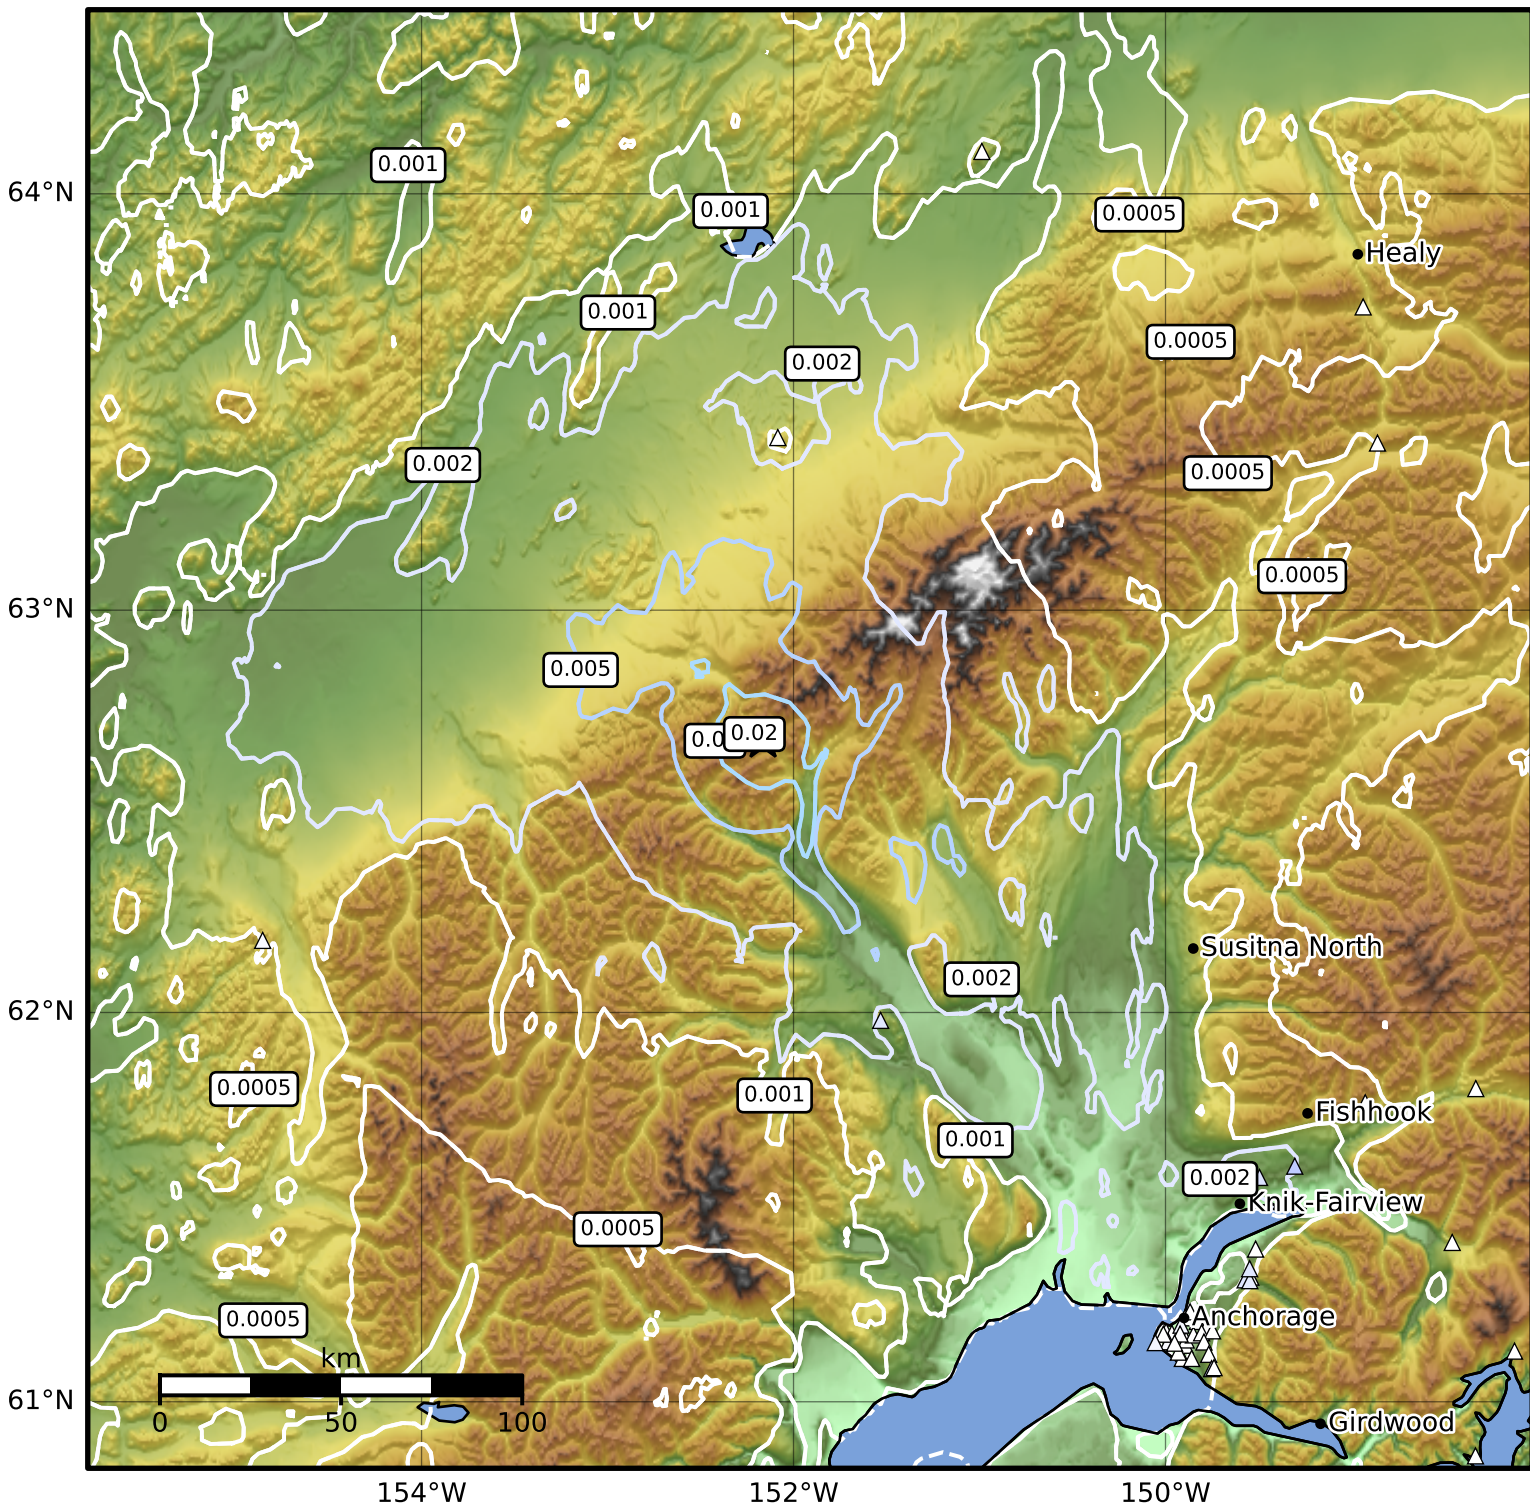

3.0 Second Peak Spectral Acceleration Map Alaska Earthquake Center
 ShakeMap: 96 km (60 miles) NNW of Skwentna
 Mar 25, 2025 20:31:36 UTC M4.1 N62.68 W152.16 Depth: 3.1km ID:ak0253v98jlf

Scale based on Worden et al. (2012)

Version 2: Processed 2025-03-25T20:54:06Z

△ Seismic Instrument ○ Reported Intensity

★ Epicenter