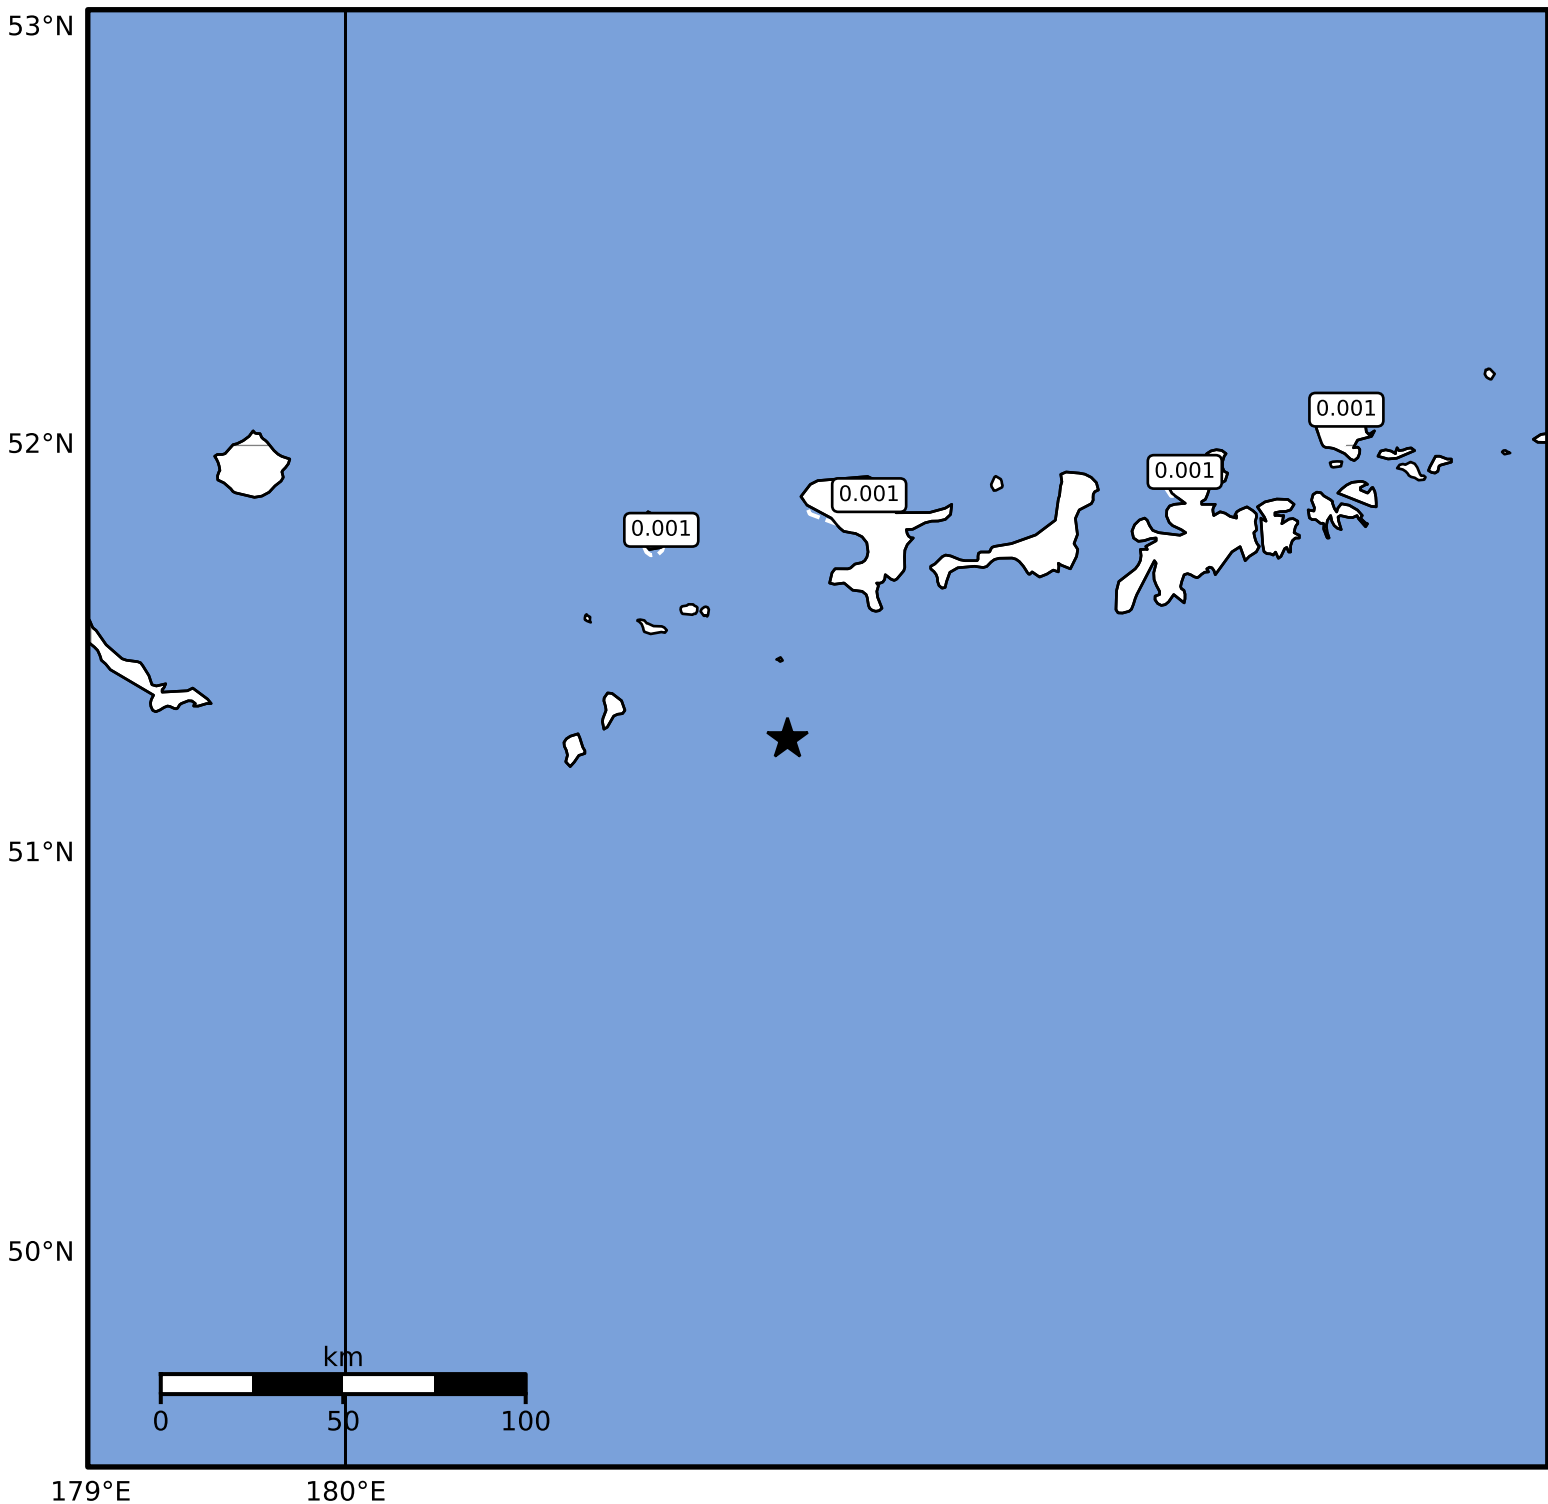

0.3 Second Peak Spectral Acceleration Map Alaska Earthquake Center
 ShakeMap: 129 km (80 miles) WSW of Adak
 Mar 27, 2025 16:33:15 UTC M3.6 N51.28 W178.27 Depth: 26.0km ID:ak0253yhxvzl

SA(0.3) (%g)	0.1	0.2	0.5	1	2	5	10	20	50	100	200
--------------	-----	-----	-----	---	---	---	----	----	----	-----	-----

Scale based on Worden et al. (2012)

Version 2: Processed 2025-03-27T16:58:56Z

△ Seismic Instrument ○ Reported Intensity

★ Epicenter