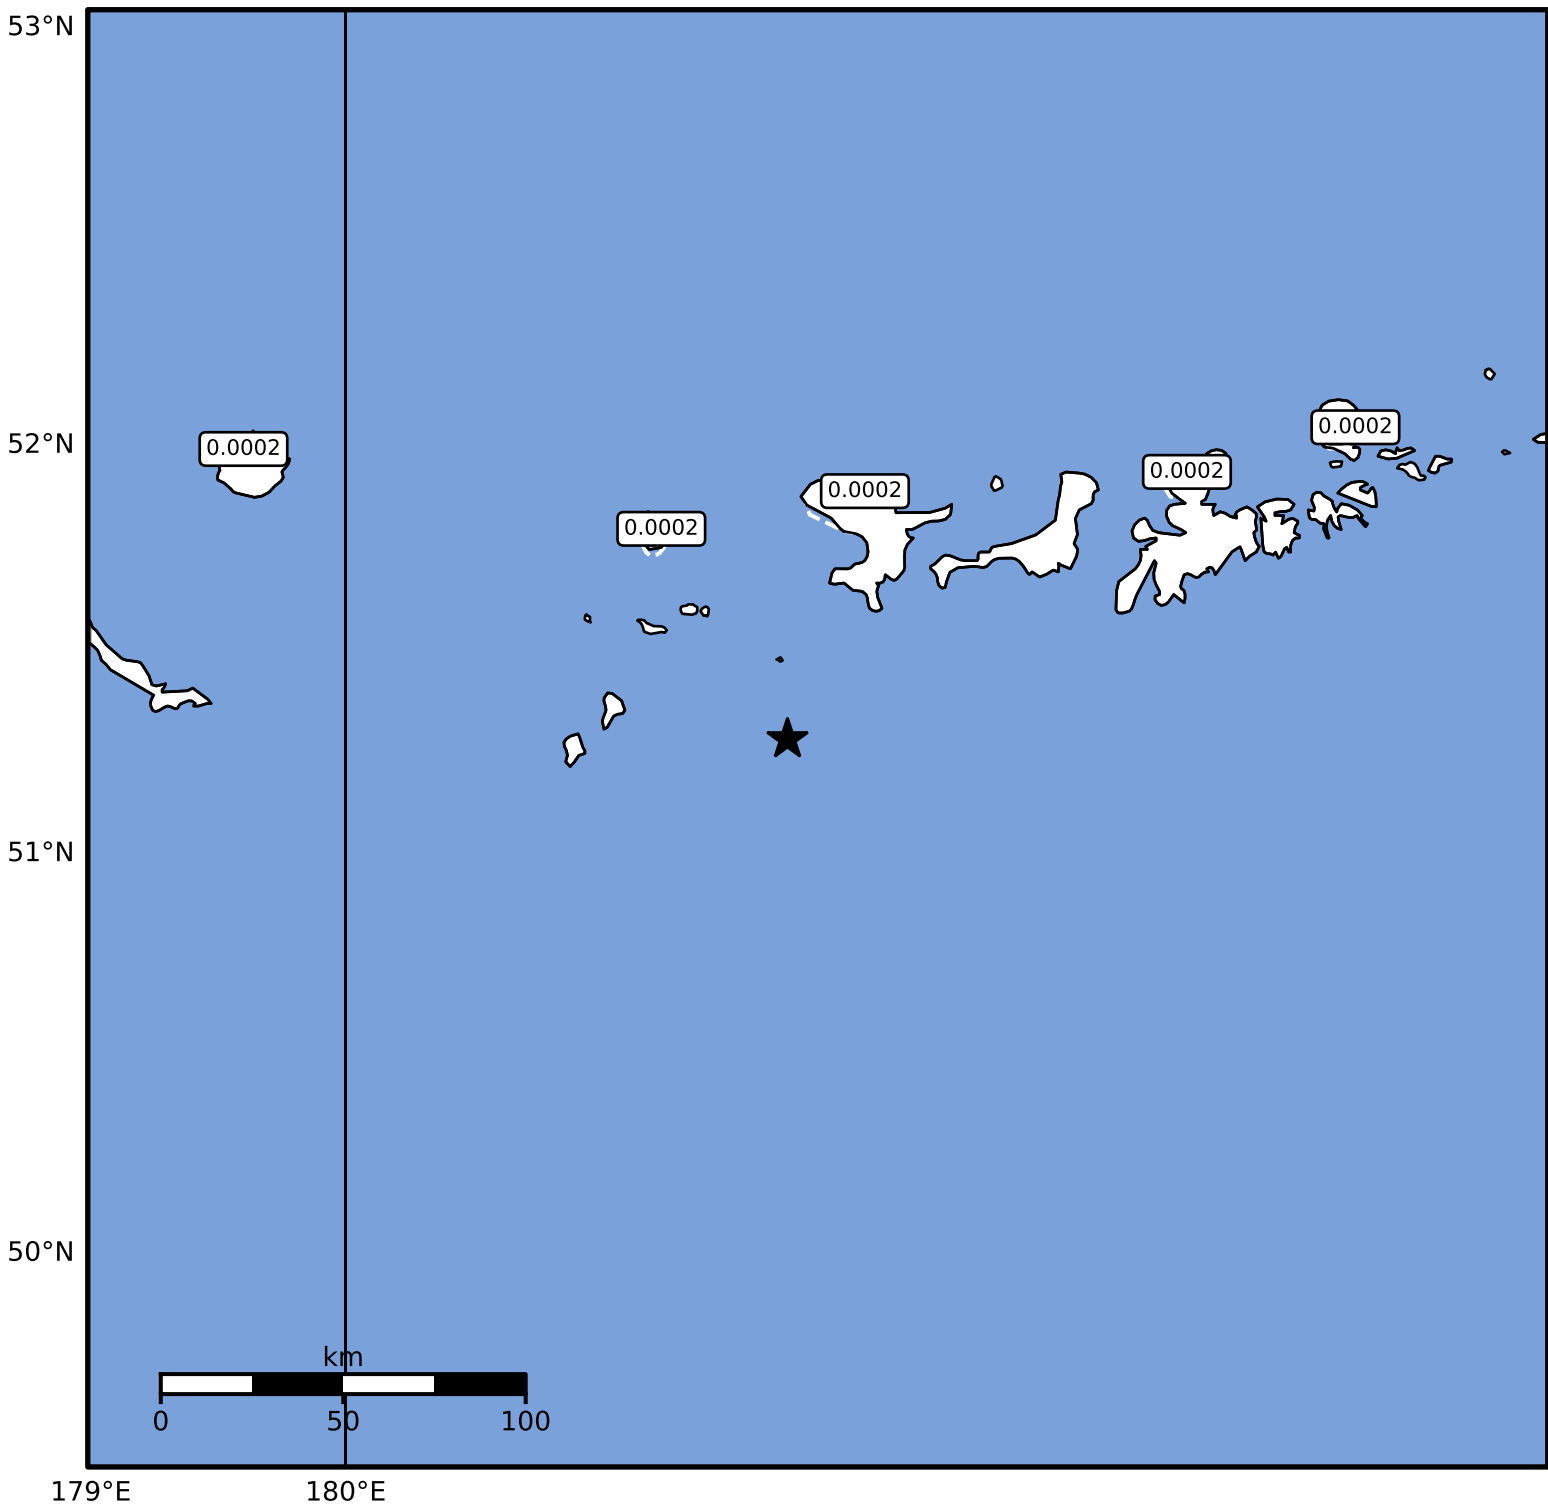

1.0 Second Peak Spectral Acceleration Map Alaska Earthquake Center  
ShakeMap: 129 km (80 miles) WSW of Adak  
Mar 27, 2025 16:33:15 UTC M3.6 N51.28 W178.27 Depth: 26.0km ID:ak0253yhqvzl

SA(1.0) (%g)	0.1	0.2	0.5	1	2	5	10	20	50	100	200
--------------	-----	-----	-----	---	---	---	----	----	----	-----	-----

Scale based on Worden et al. (2012)

Version 2: Processed 2025-03-27T16:58:56Z

△ Seismic Instrument ○ Reported Intensity

★ Epicenter