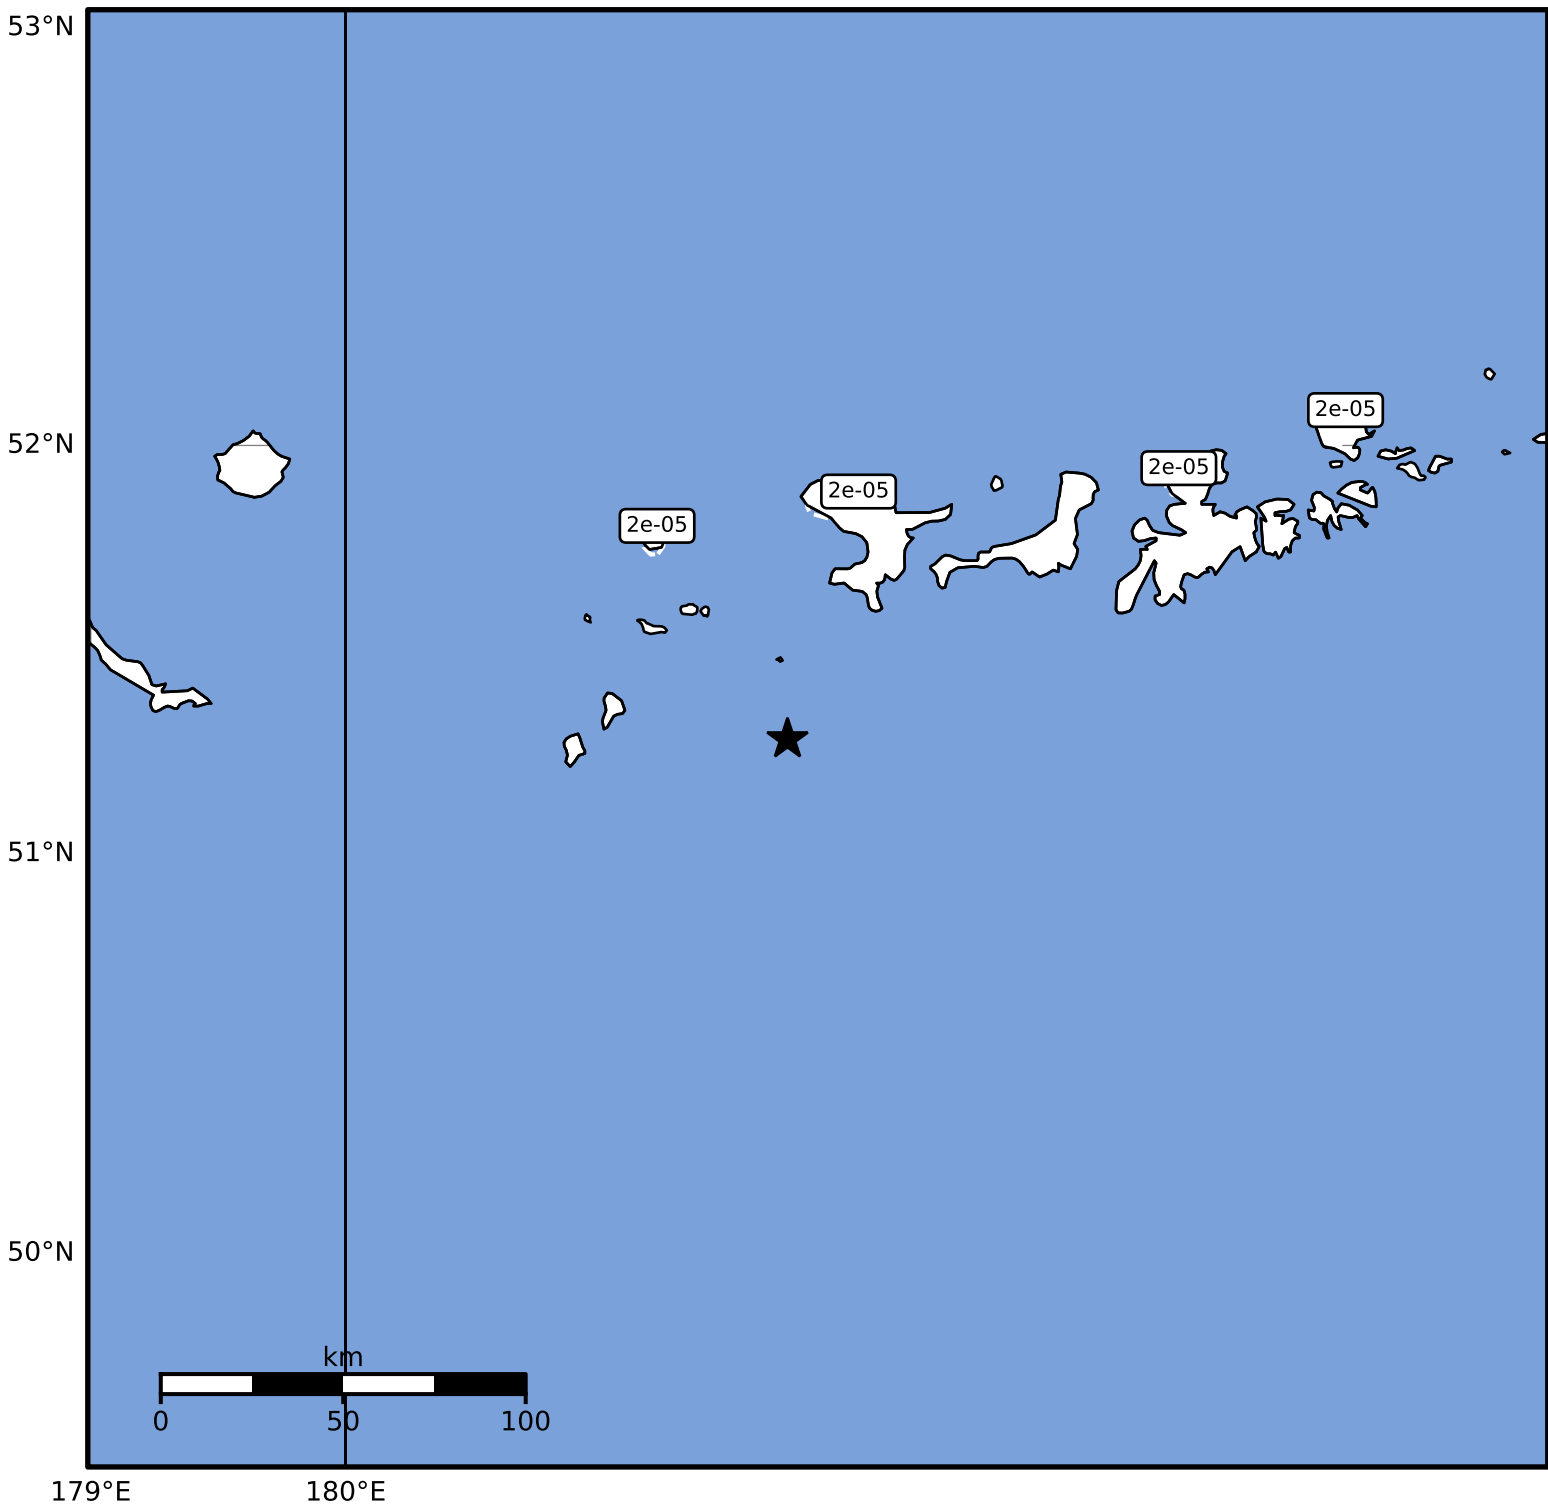

3.0 Second Peak Spectral Acceleration Map Alaska Earthquake Center
ShakeMap: 129 km (80 miles) WSW of Adak
Mar 27, 2025 16:33:15 UTC M3.6 N51.28 W178.27 Depth: 26.0km ID:ak0253yhxvzl

Scale based on Worden et al. (2012)

Version 2: Processed 2025-03-27T16:58:56Z

△ Seismic Instrument ○ Reported Intensity

★ Epicenter