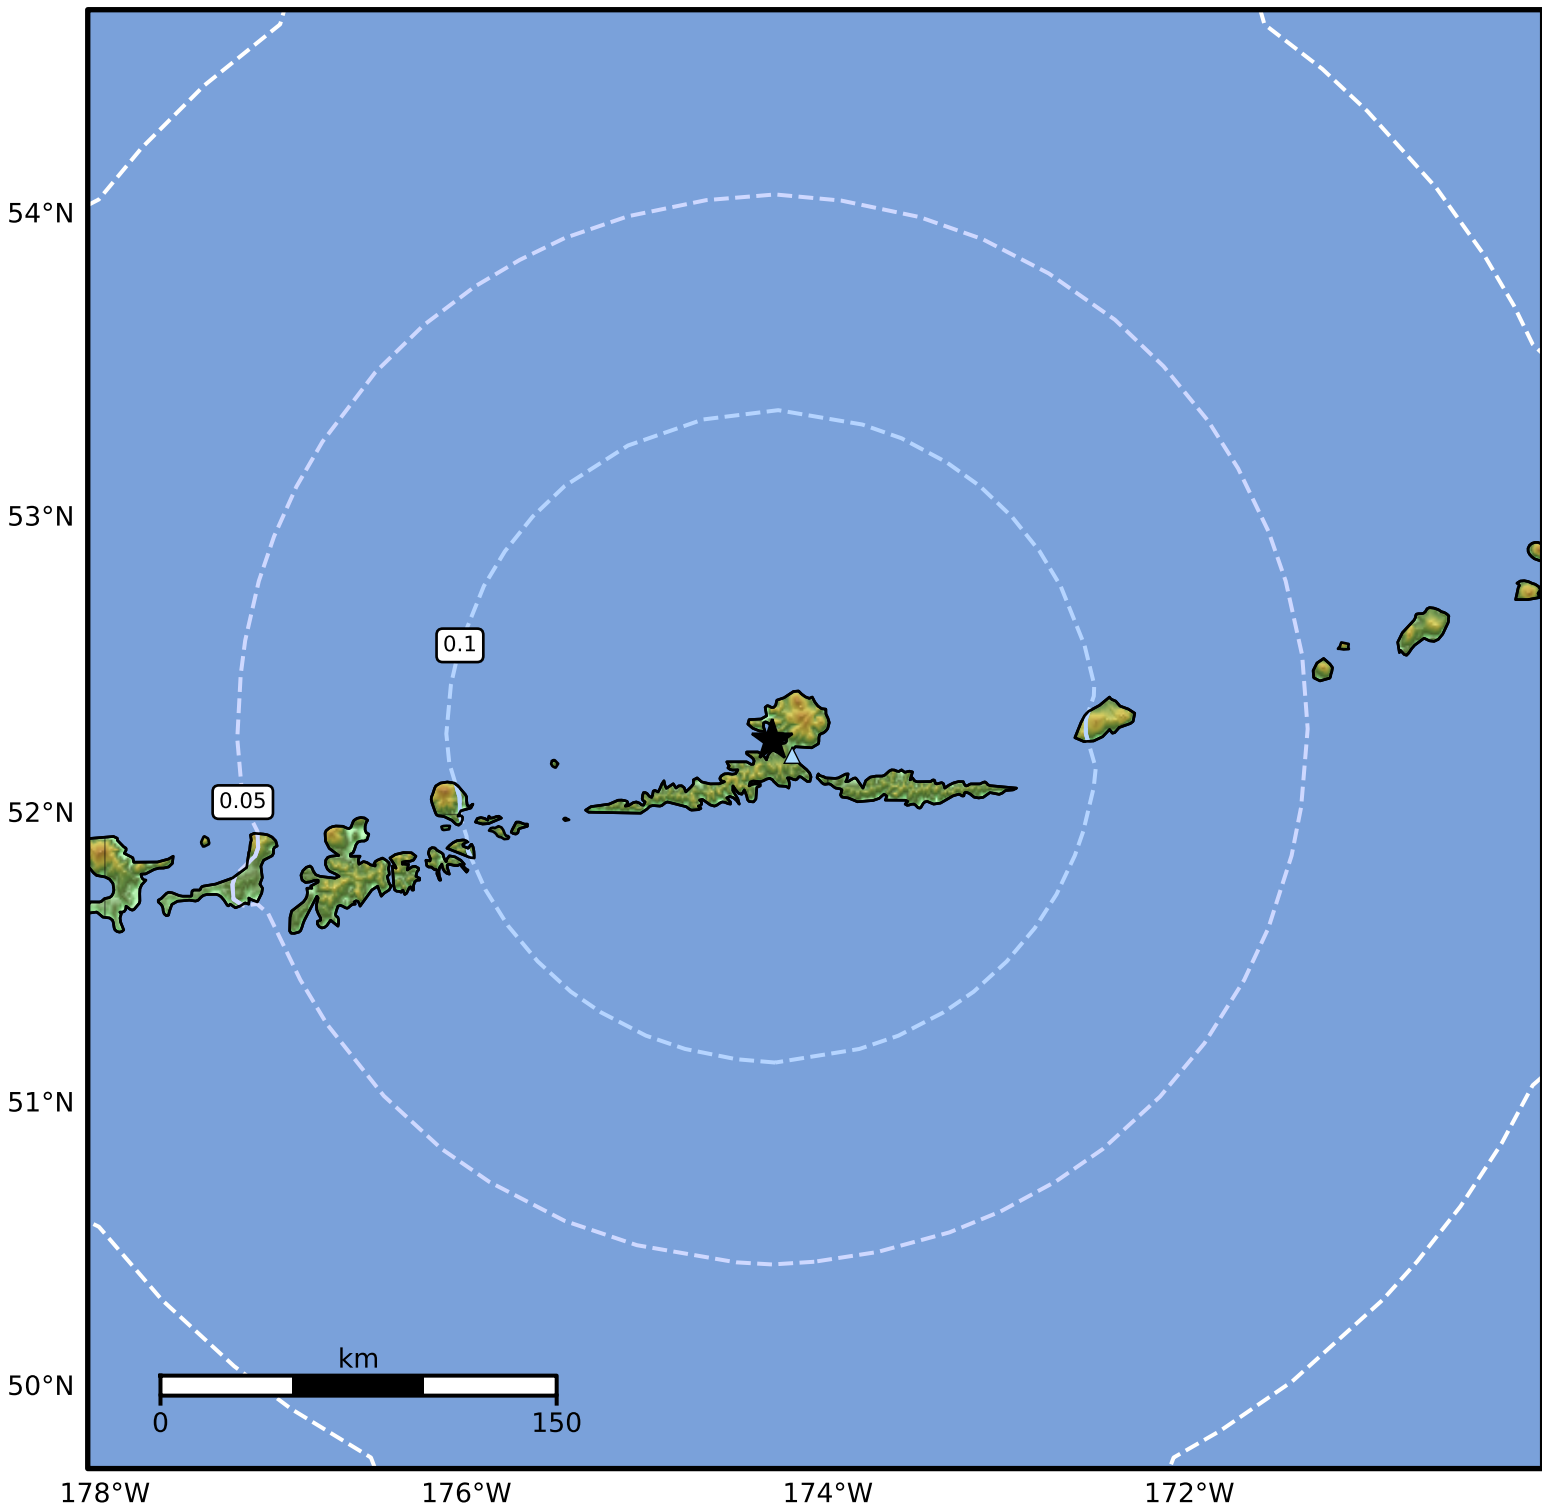

Peak Ground Velocity Map Alaska Earthquake Center  
ShakeMap: 10 km (6 miles) NW of Atka  
Mar 28, 2025 16:08:49 UTC M4.8 N52.25 W174.31 Depth: 117.6km ID:ak025405bycc

Scale based on Worden et al. (2012)

Version 2: Processed 2025-03-28T16:49:51Z

△ Seismic Instrument ○ Reported Intensity

★ Epicenter