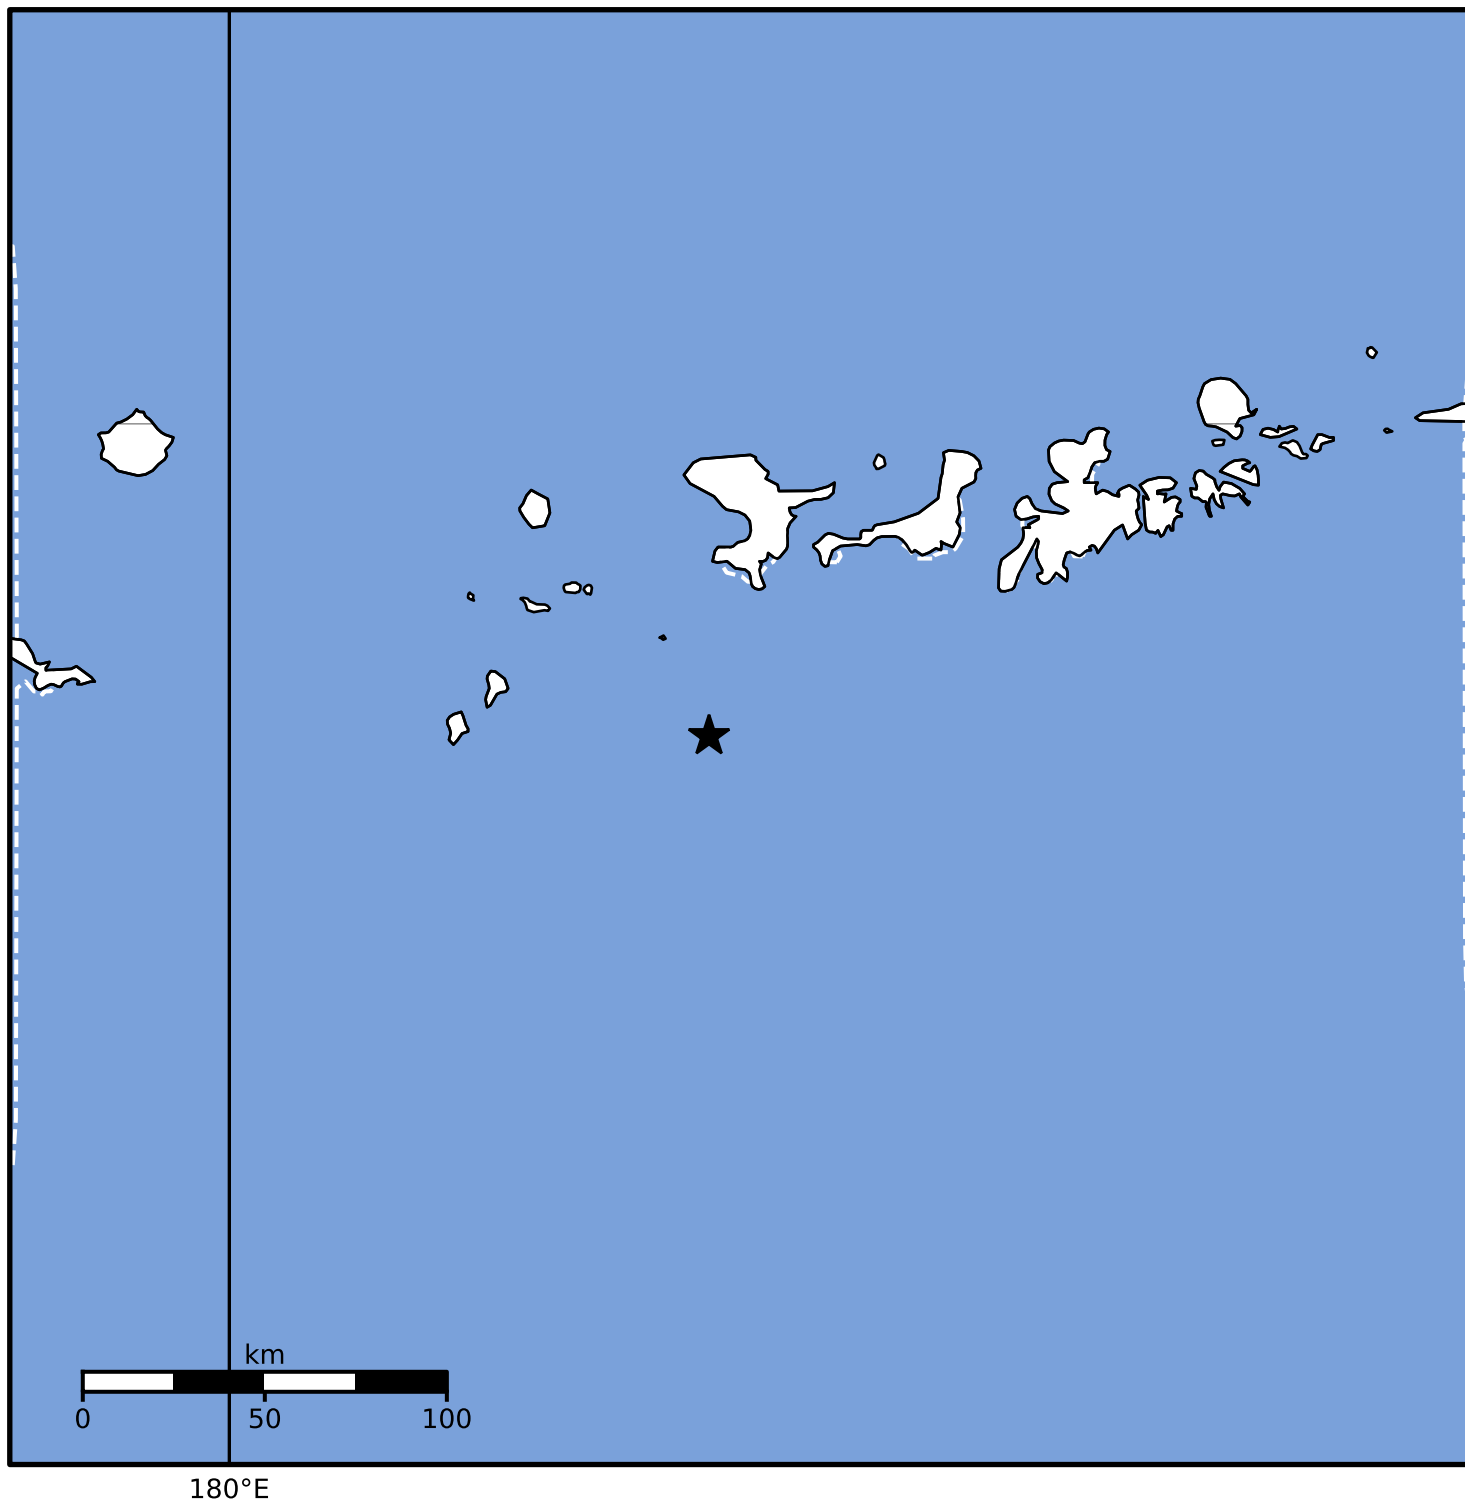

Peak Ground Velocity Map Alaska Earthquake Center
ShakeMap: 123 km (76 miles) SW of Adak
Mar 28, 2025 17:49:55 UTC M3.5 N51.24 W178.12 Depth: 25.7km ID:ak02540666j7

Scale based on Worden et al. (2012)

Version 2: Processed 2025-03-28T19:46:00Z

△ Seismic Instrument ○ Reported Intensity

★ Epicenter