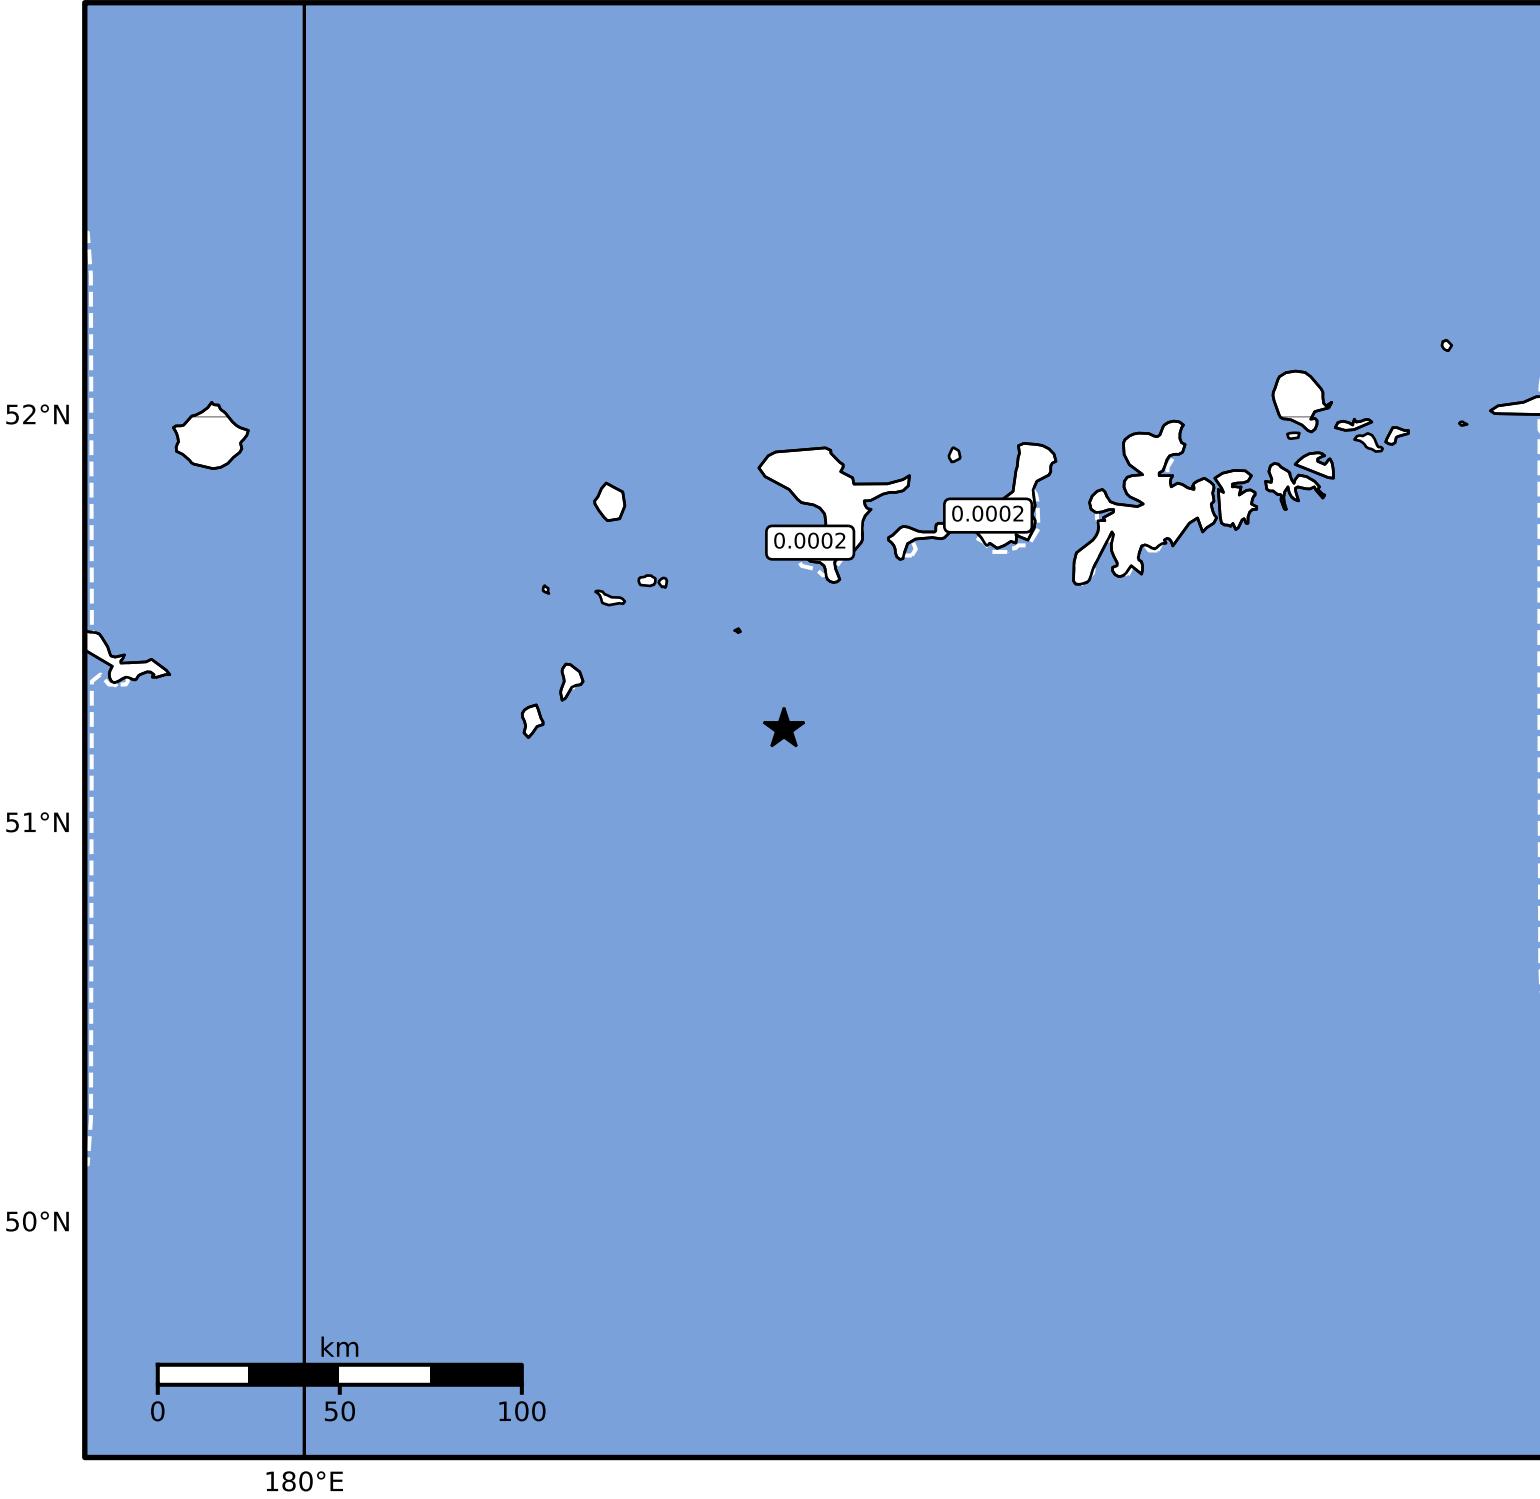

1.0 Second Peak Spectral Acceleration Map Alaska Earthquake Center  
ShakeMap: 123 km (76 miles) SW of Adak  
Mar 28, 2025 17:49:55 UTC M3.5 N51.24 W178.12 Depth: 25.7km ID:ak02540666j7

SA(1.0) (%g)	0.1	0.2	0.5	1	2	5	10	20	50	100	200
--------------	-----	-----	-----	---	---	---	----	----	----	-----	-----

Scale based on Worden et al. (2012)

Version 2: Processed 2025-03-28T19:46:00Z

△ Seismic Instrument   ○ Reported Intensity

★ Epicenter