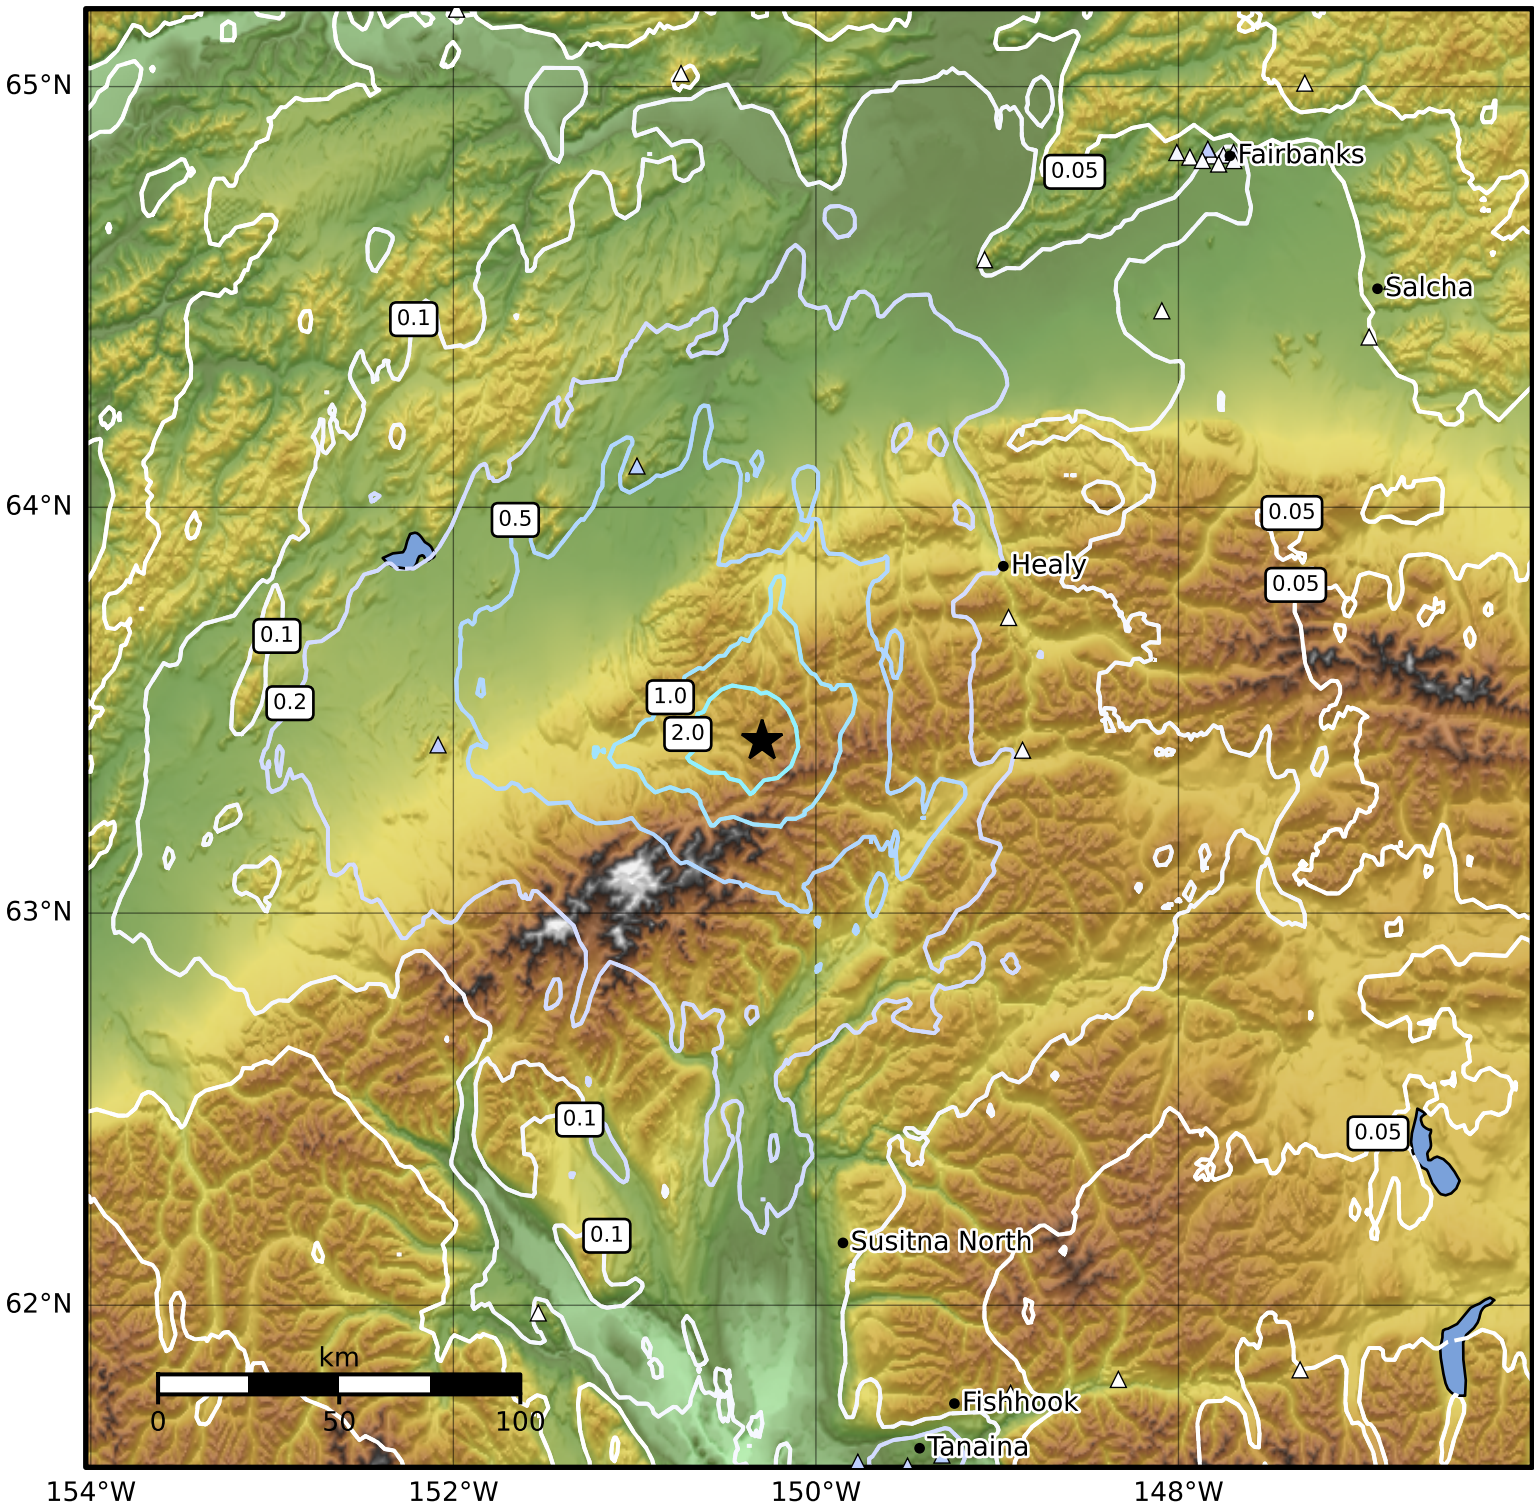

0.3 Second Peak Spectral Acceleration Map Alaska Earthquake Center
 ShakeMap: 34 km (21 miles) ESE of Kantishna
 Mar 30, 2025 02:01:58 UTC M4.3 N63.43 W150.30 Depth: 9.8km ID:ak02543813cl

SA(0.3) (%g)	0.1	0.2	0.5	1	2	5	10	20	50	100	200
--------------	-----	-----	-----	---	---	---	----	----	----	-----	-----

Scale based on Worden et al. (2012)

Version 2: Processed 2025-03-30T02:29:36Z

△ Seismic Instrument ○ Reported Intensity

★ Epicenter