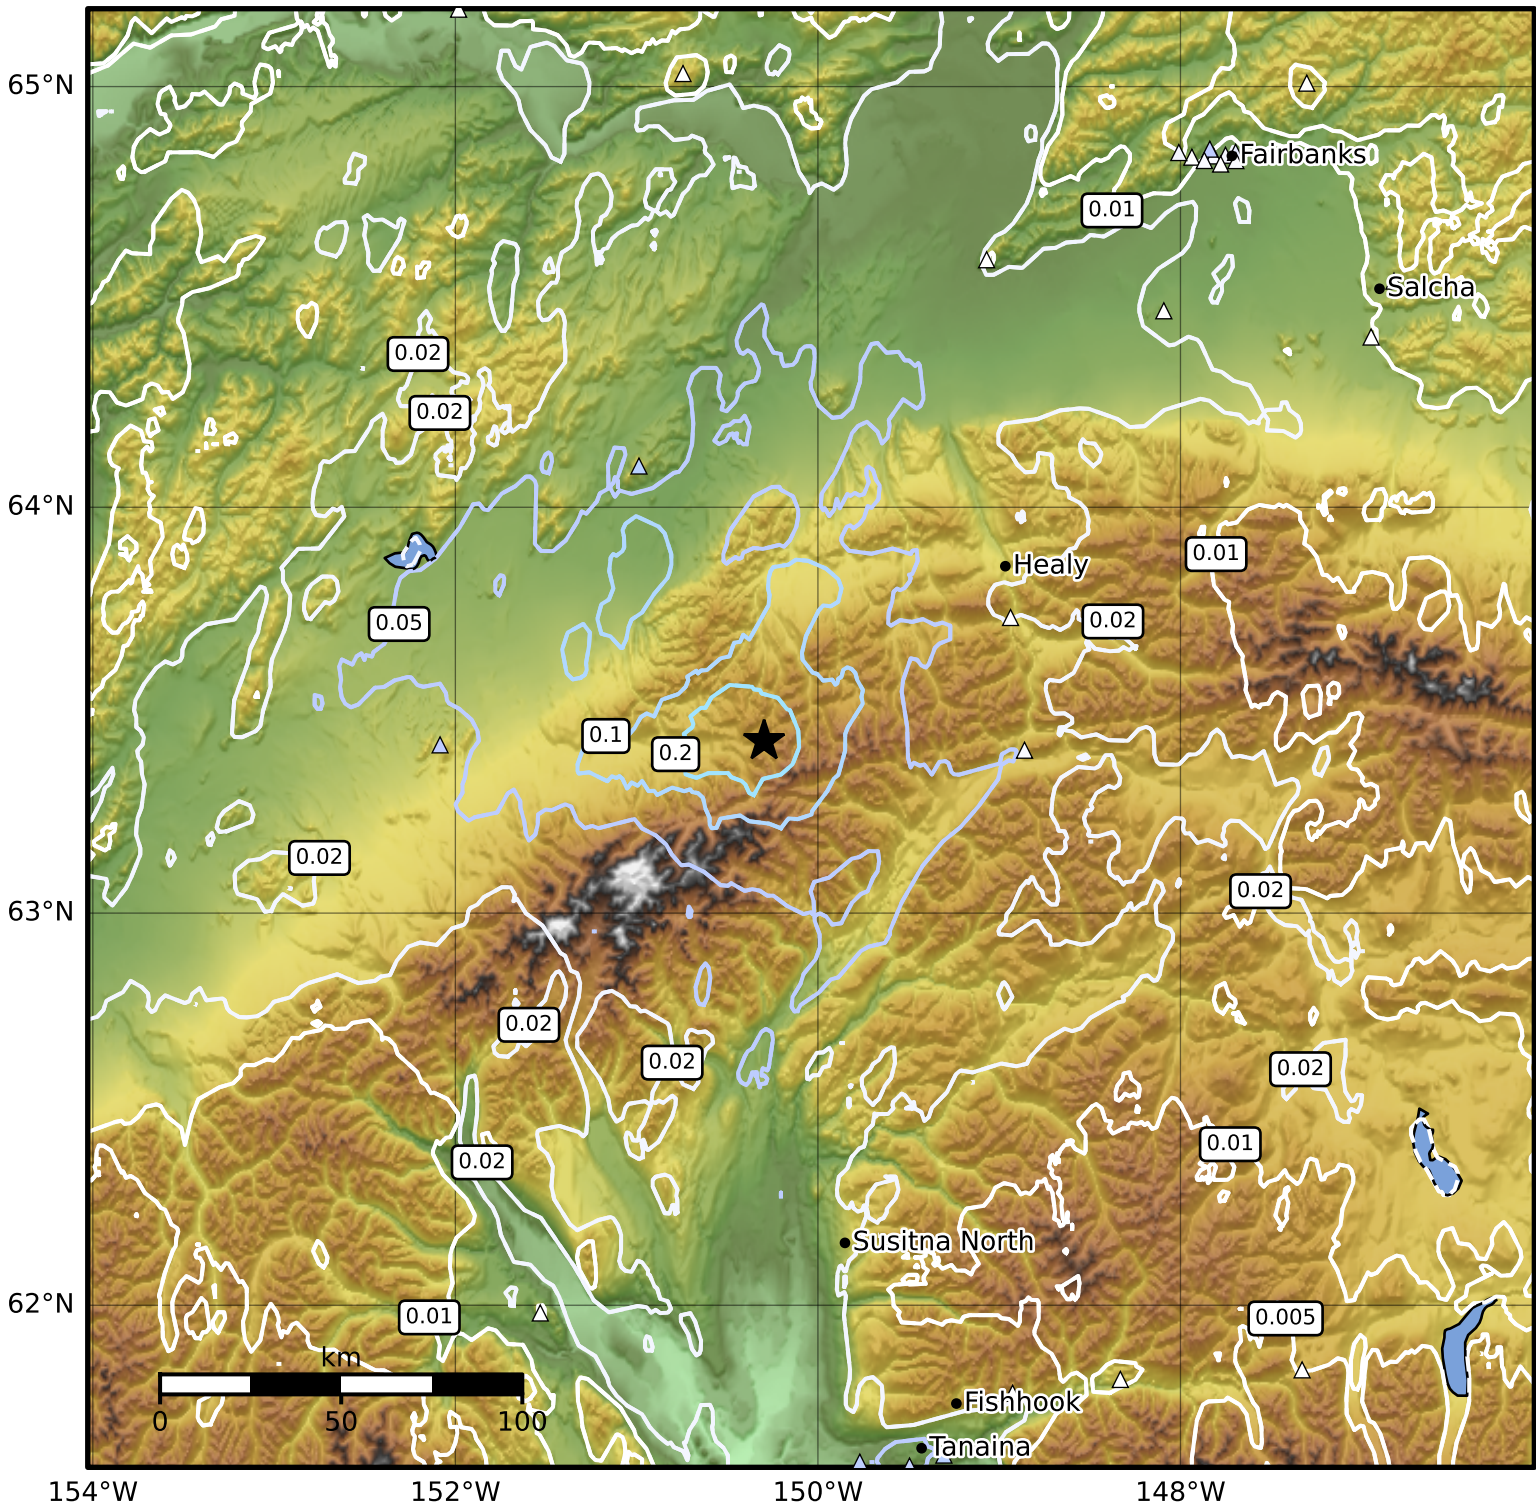

1.0 Second Peak Spectral Acceleration Map Alaska Earthquake Center  
 ShakeMap: 34 km (21 miles) ESE of Kantishna  
 Mar 30, 2025 02:01:58 UTC M4.3 N63.43 W150.30 Depth: 9.8km ID:ak02543813cl

Scale based on Worden et al. (2012)

Version 2: Processed 2025-03-30T02:29:36Z

△ Seismic Instrument ○ Reported Intensity

★ Epicenter