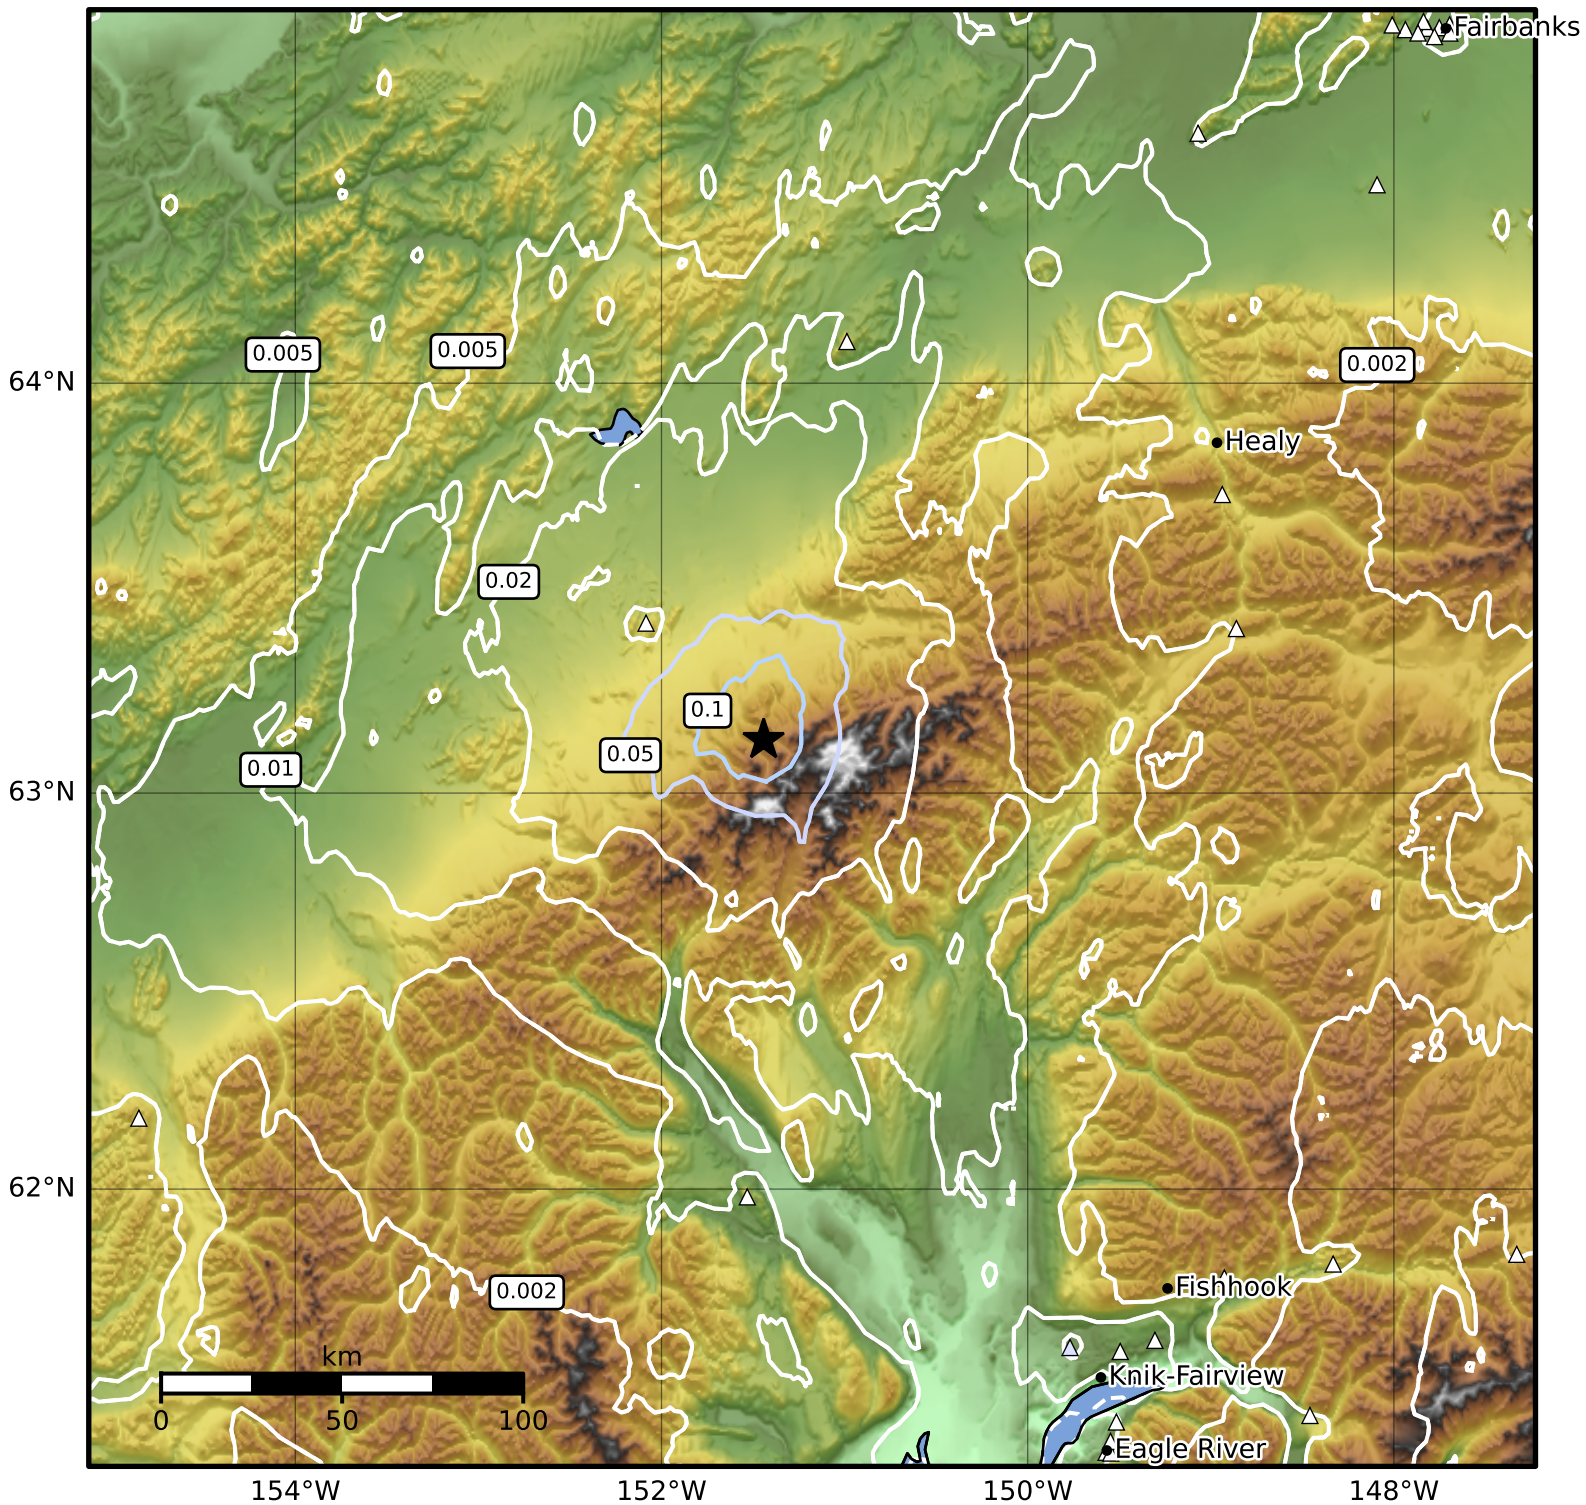

Peak Ground Velocity Map Alaska Earthquake Center
ShakeMap: 50 km (31 miles) SSW of Kantishna
Mar 31, 2025 02:05:01 UTC M3.7 N63.13 W151.44 Depth: 10.0km ID:ak02544vl6a7

Scale based on Worden et al. (2012)

Version 2: Processed 2025-03-31T03:33:12Z

△ Seismic Instrument ○ Reported Intensity

★ Epicenter