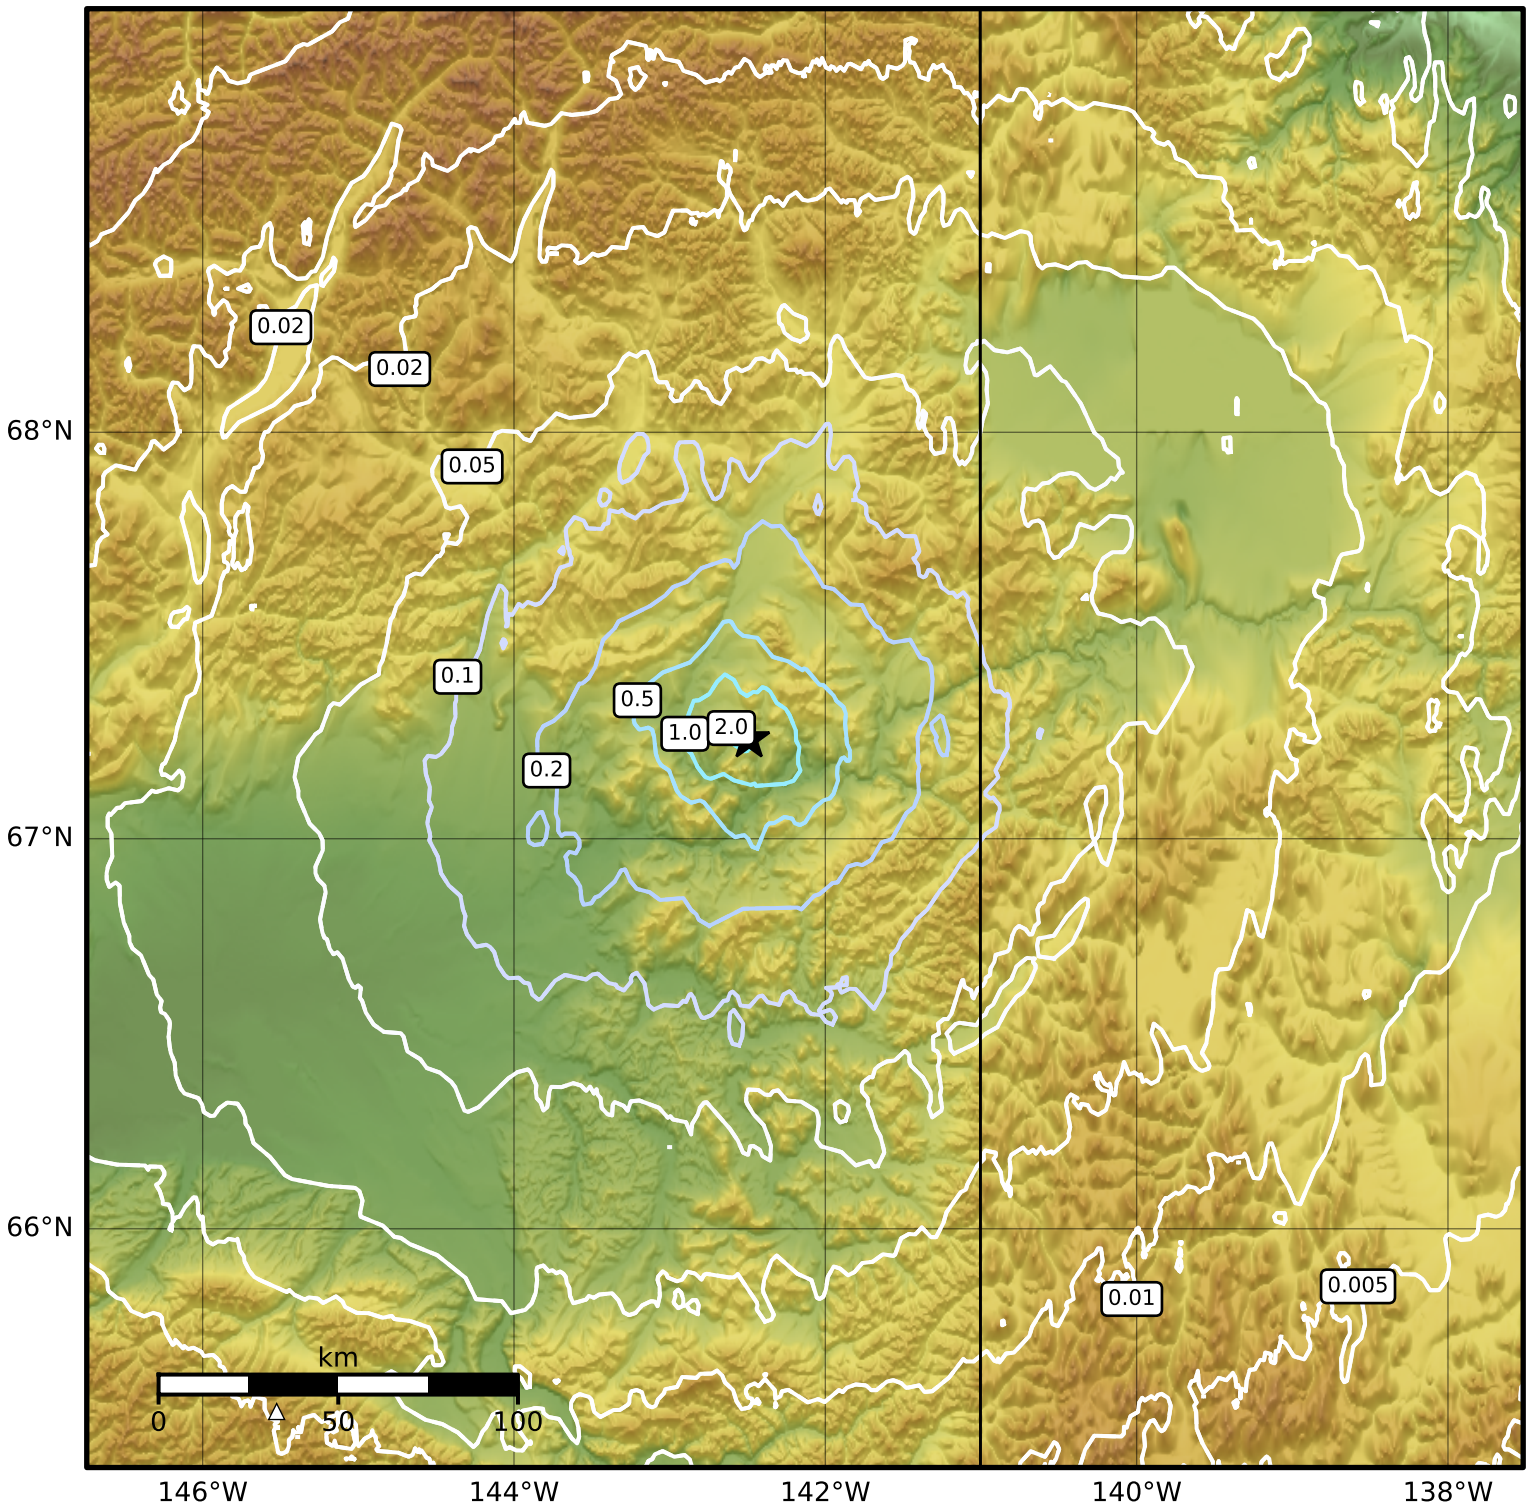

Peak Ground Acceleration Map Alaska Earthquake Center
ShakeMap: 85 km (53 miles) NE of Chalkyitsik
Mar 31, 2025 02:55:38 UTC M3.8 N67.25 W142.49 Depth: 13.6km ID:ak02544vvyxq

PGA (%g)	0.1	0.2	0.5	1	2	5	10	20	50	100	200
----------	-----	-----	-----	---	---	---	----	----	----	-----	-----

Scale based on Worden et al. (2012)

Version 2: Processed 2025-03-31T03:15:25Z

△ Seismic Instrument ○ Reported Intensity

★ Epicenter