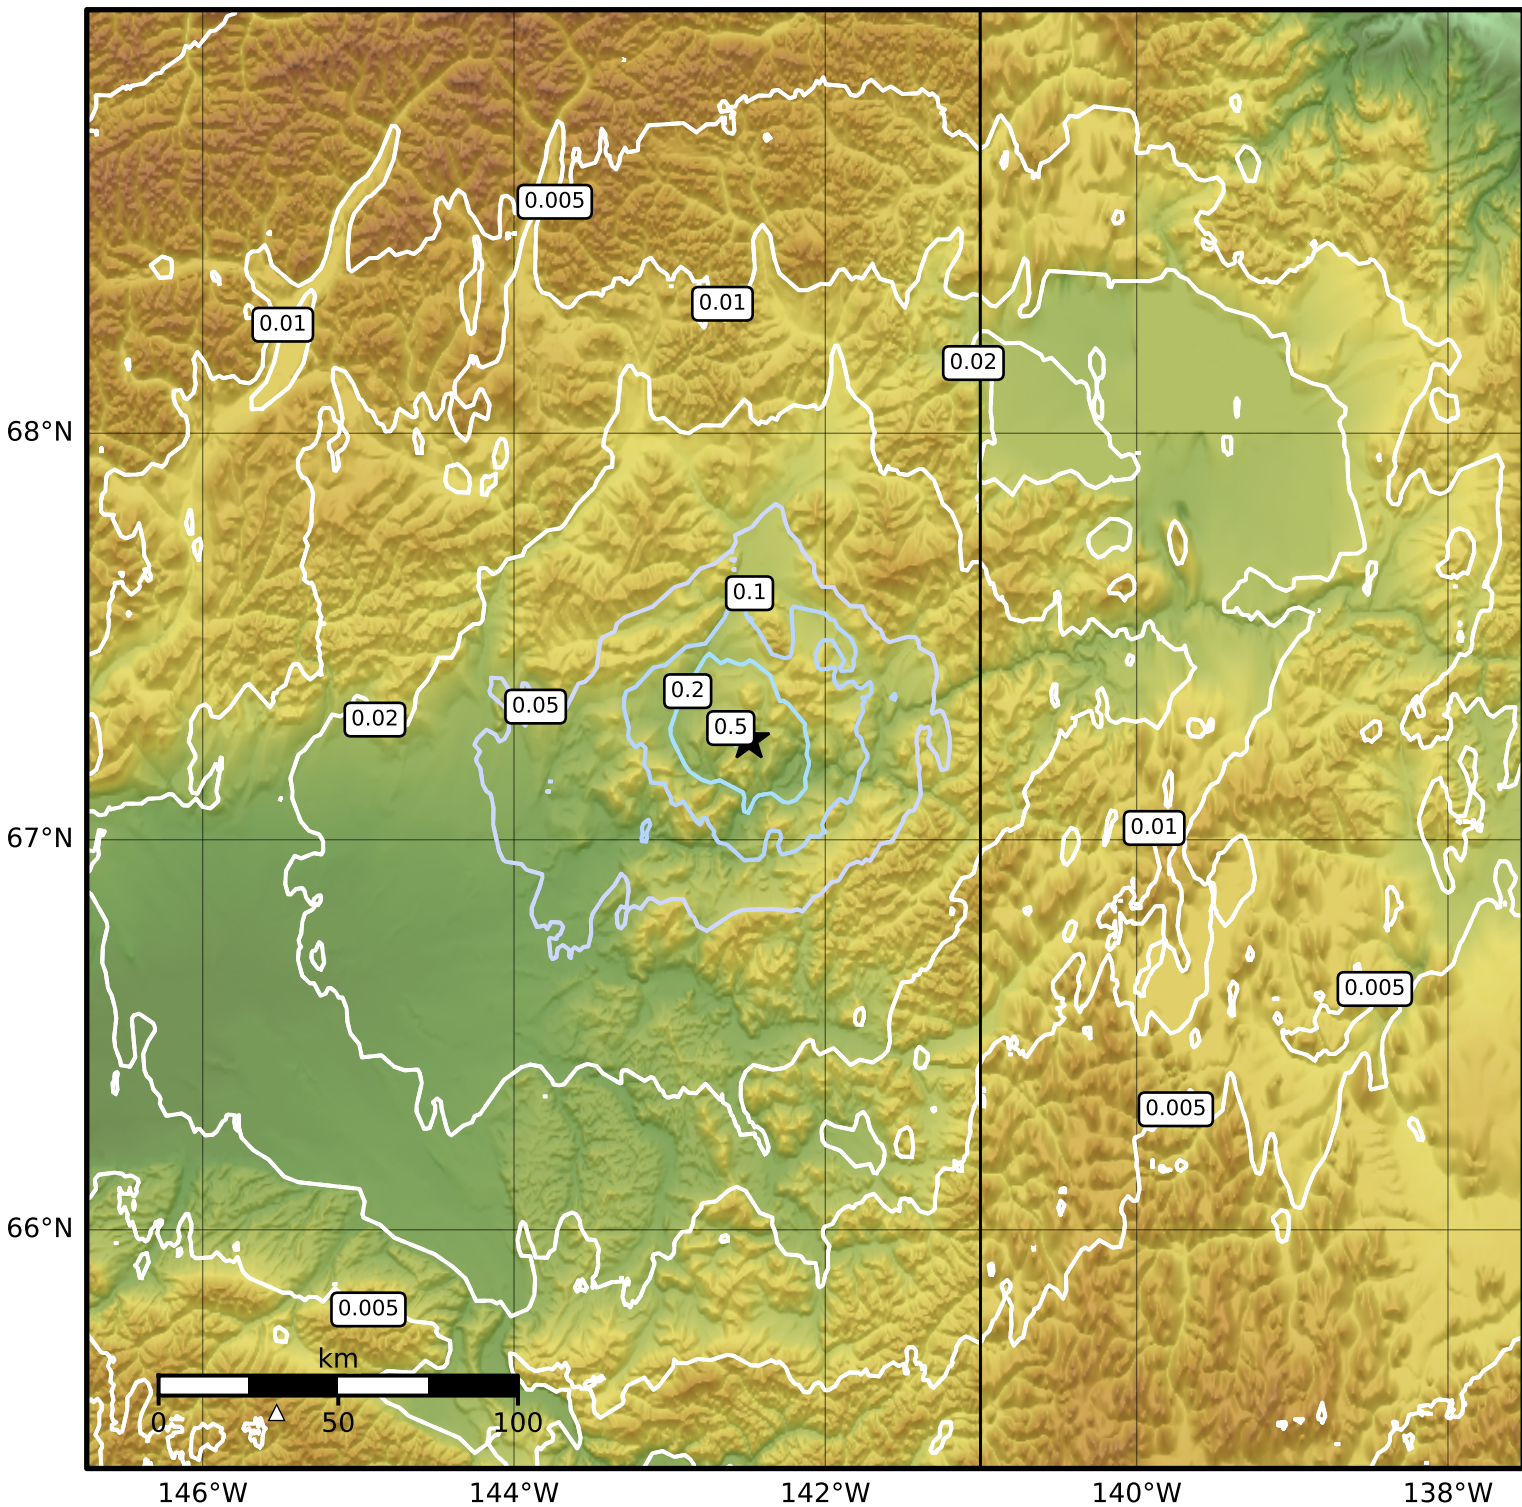

Peak Ground Velocity Map Alaska Earthquake Center
ShakeMap: 85 km (53 miles) NE of Chalkyitsik
Mar 31, 2025 02:55:38 UTC M3.8 N67.25 W142.49 Depth: 13.6km ID:ak02544vvyxq

PGV (cm/s)	0.1	0.2	0.5	1	2	5	10	20	50	100	200
------------	-----	-----	-----	---	---	---	----	----	----	-----	-----

Scale based on Worden et al. (2012)

△ Seismic Instrument ○ Reported Intensity

★ Epicenter

Version 2: Processed 2025-03-31T03:15:25Z