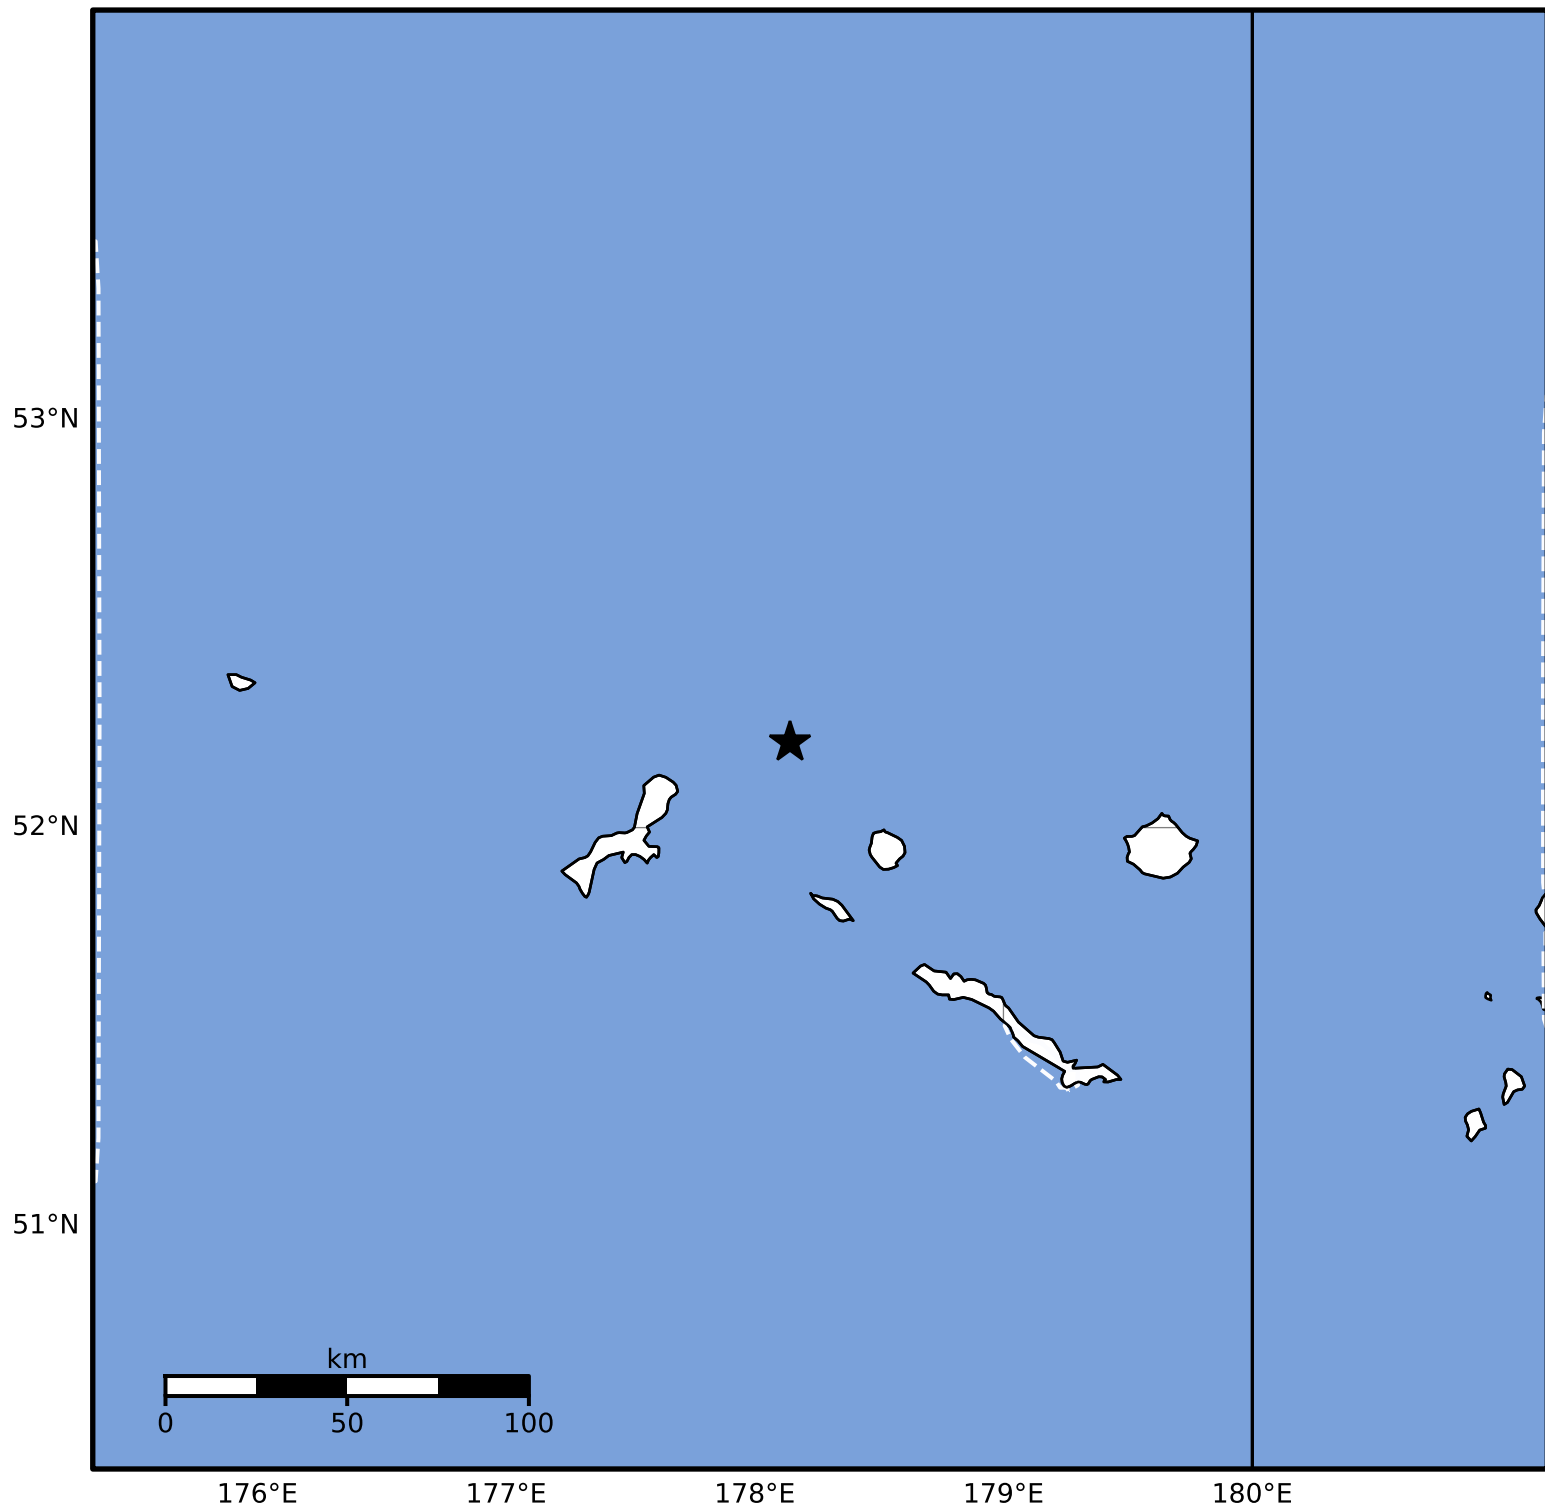

Peak Ground Acceleration Map Alaska Earthquake Center  
ShakeMap: 96 km (60 miles) NW of Amchitka  
Mar 31, 2025 06:58:10 UTC M3.9 N52.21 E178.14 Depth: 141.9km ID:ak02544yaad6

Scale based on Worden et al. (2012)

Version 2: Processed 2025-03-31T17:20:20Z

△ Seismic Instrument ○ Reported Intensity

★ Epicenter