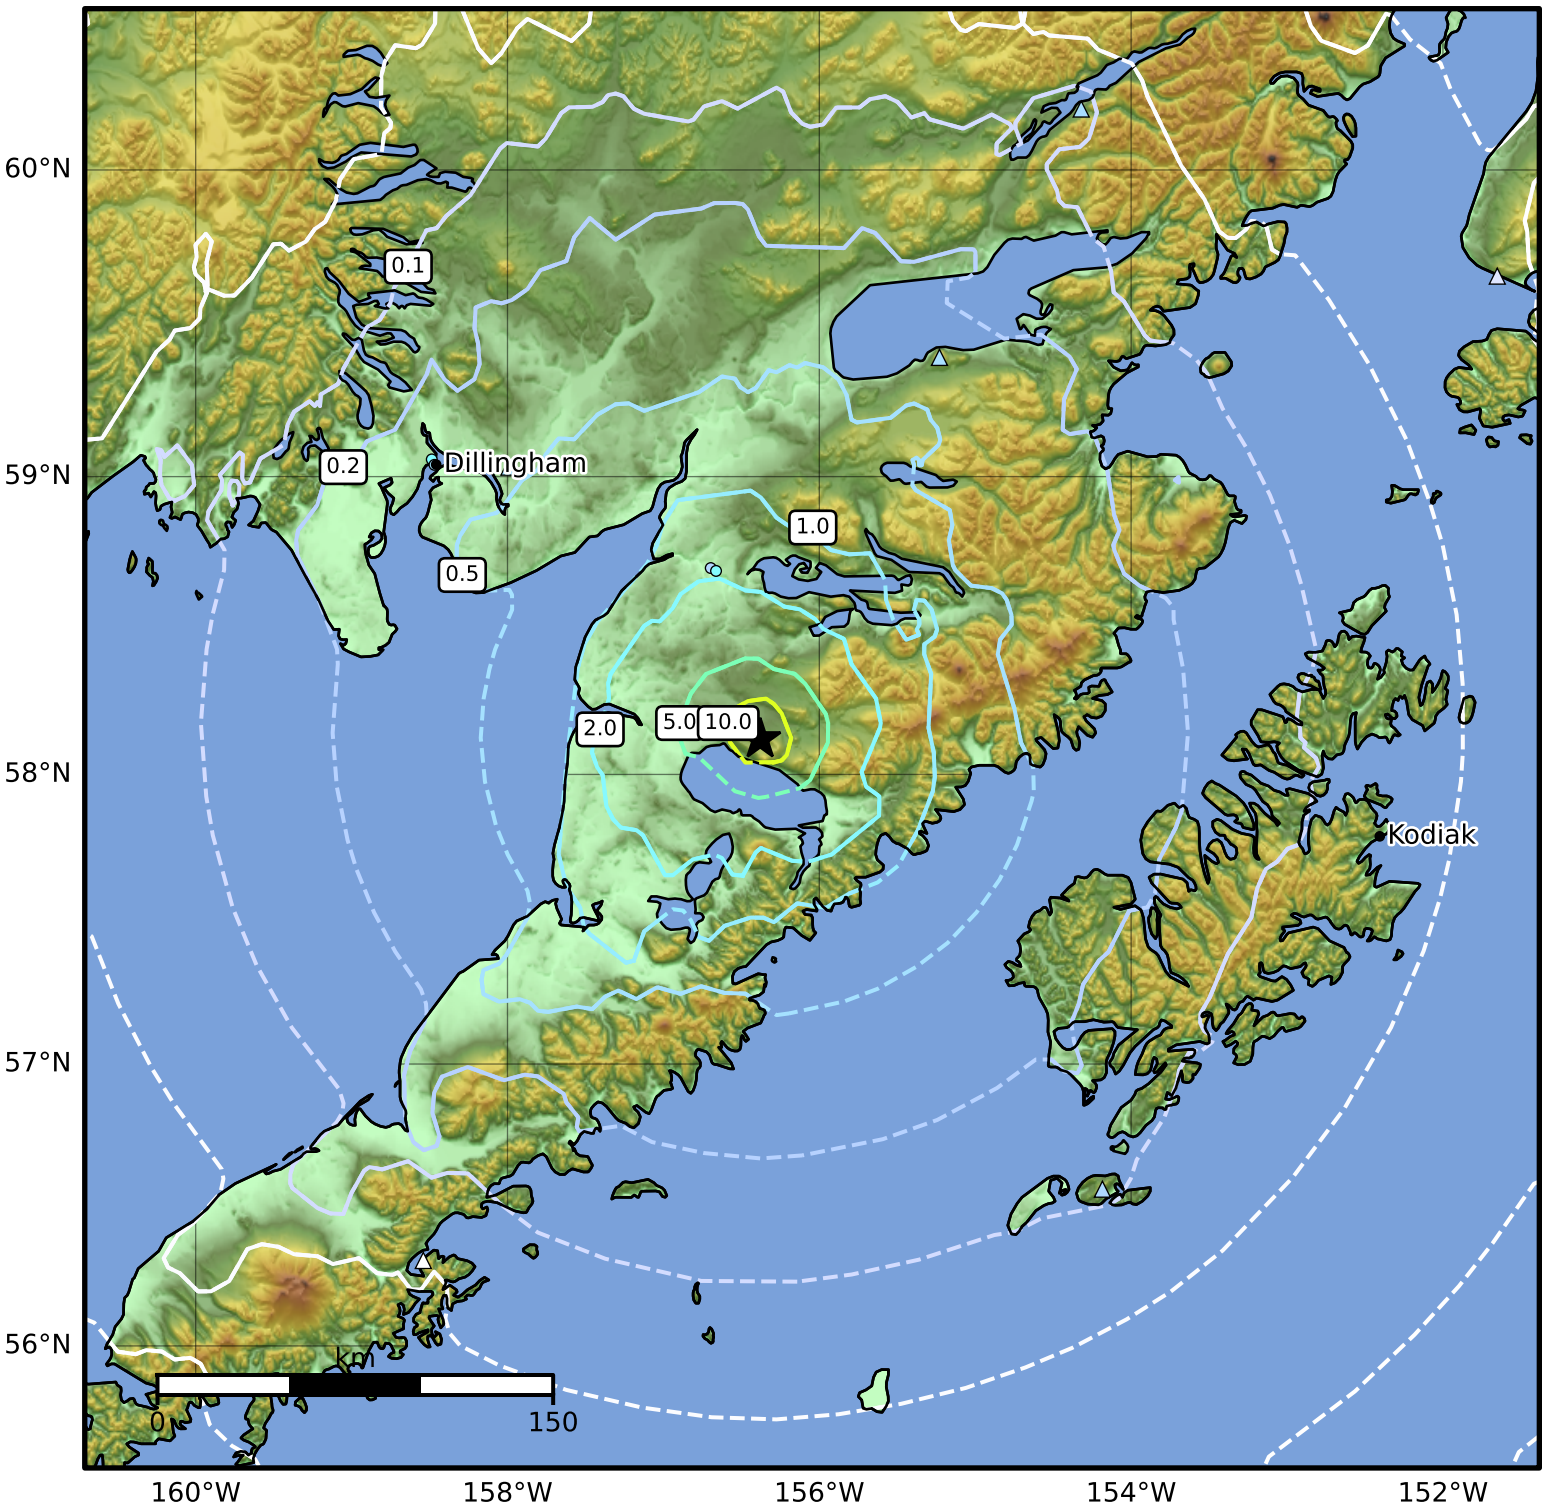

Peak Ground Acceleration Map Alaska Earthquake Center
 ShakeMap: 59 km (37 miles) E of Egegik
 Apr 01, 2025 04:04:36 UTC M5.1 N58.12 W156.38 Depth: 11.4km ID:ak02546kb91j

PGA (%g)	0.1	0.2	0.5	1	2	5	10	20	50	100	200

Scale based on Worden et al. (2012)

Version 4: Processed 2025-04-01T04:37:15Z

△ Seismic Instrument ○ Reported Intensity

★ Epicenter