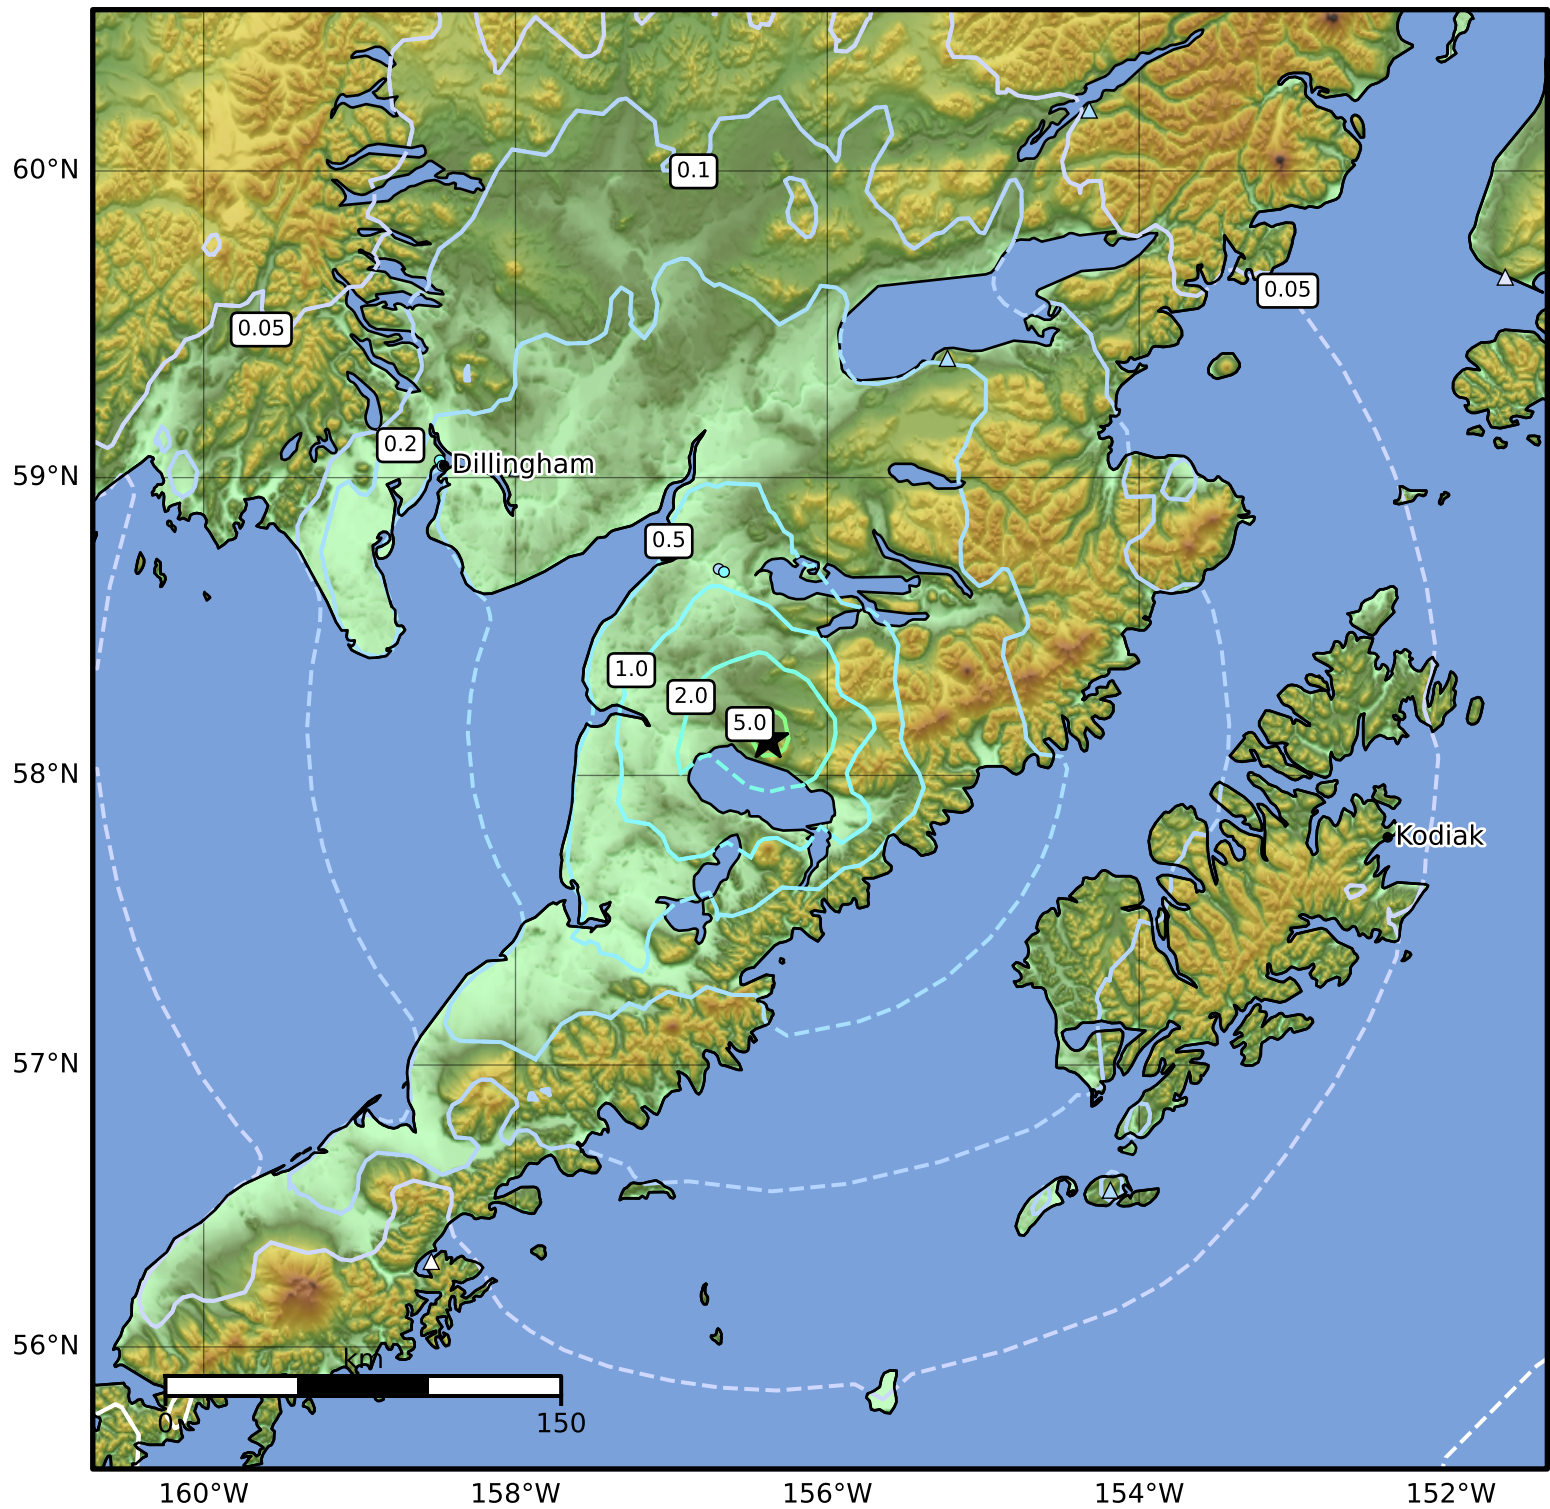

Peak Ground Velocity Map Alaska Earthquake Center  
ShakeMap: 59 km (37 miles) E of Egegik  
Apr 01, 2025 04:04:36 UTC M5.1 N58.12 W156.38 Depth: 11.4km ID:ak02546kb91j

PGV (cm/s)	0.1	0.2	0.5	1	2	5	10	20	50	100	200
------------	-----	-----	-----	---	---	---	----	----	----	-----	-----

Scale based on Worden et al. (2012)

Version 4: Processed 2025-04-01T04:37:15Z

△ Seismic Instrument ○ Reported Intensity

★ Epicenter