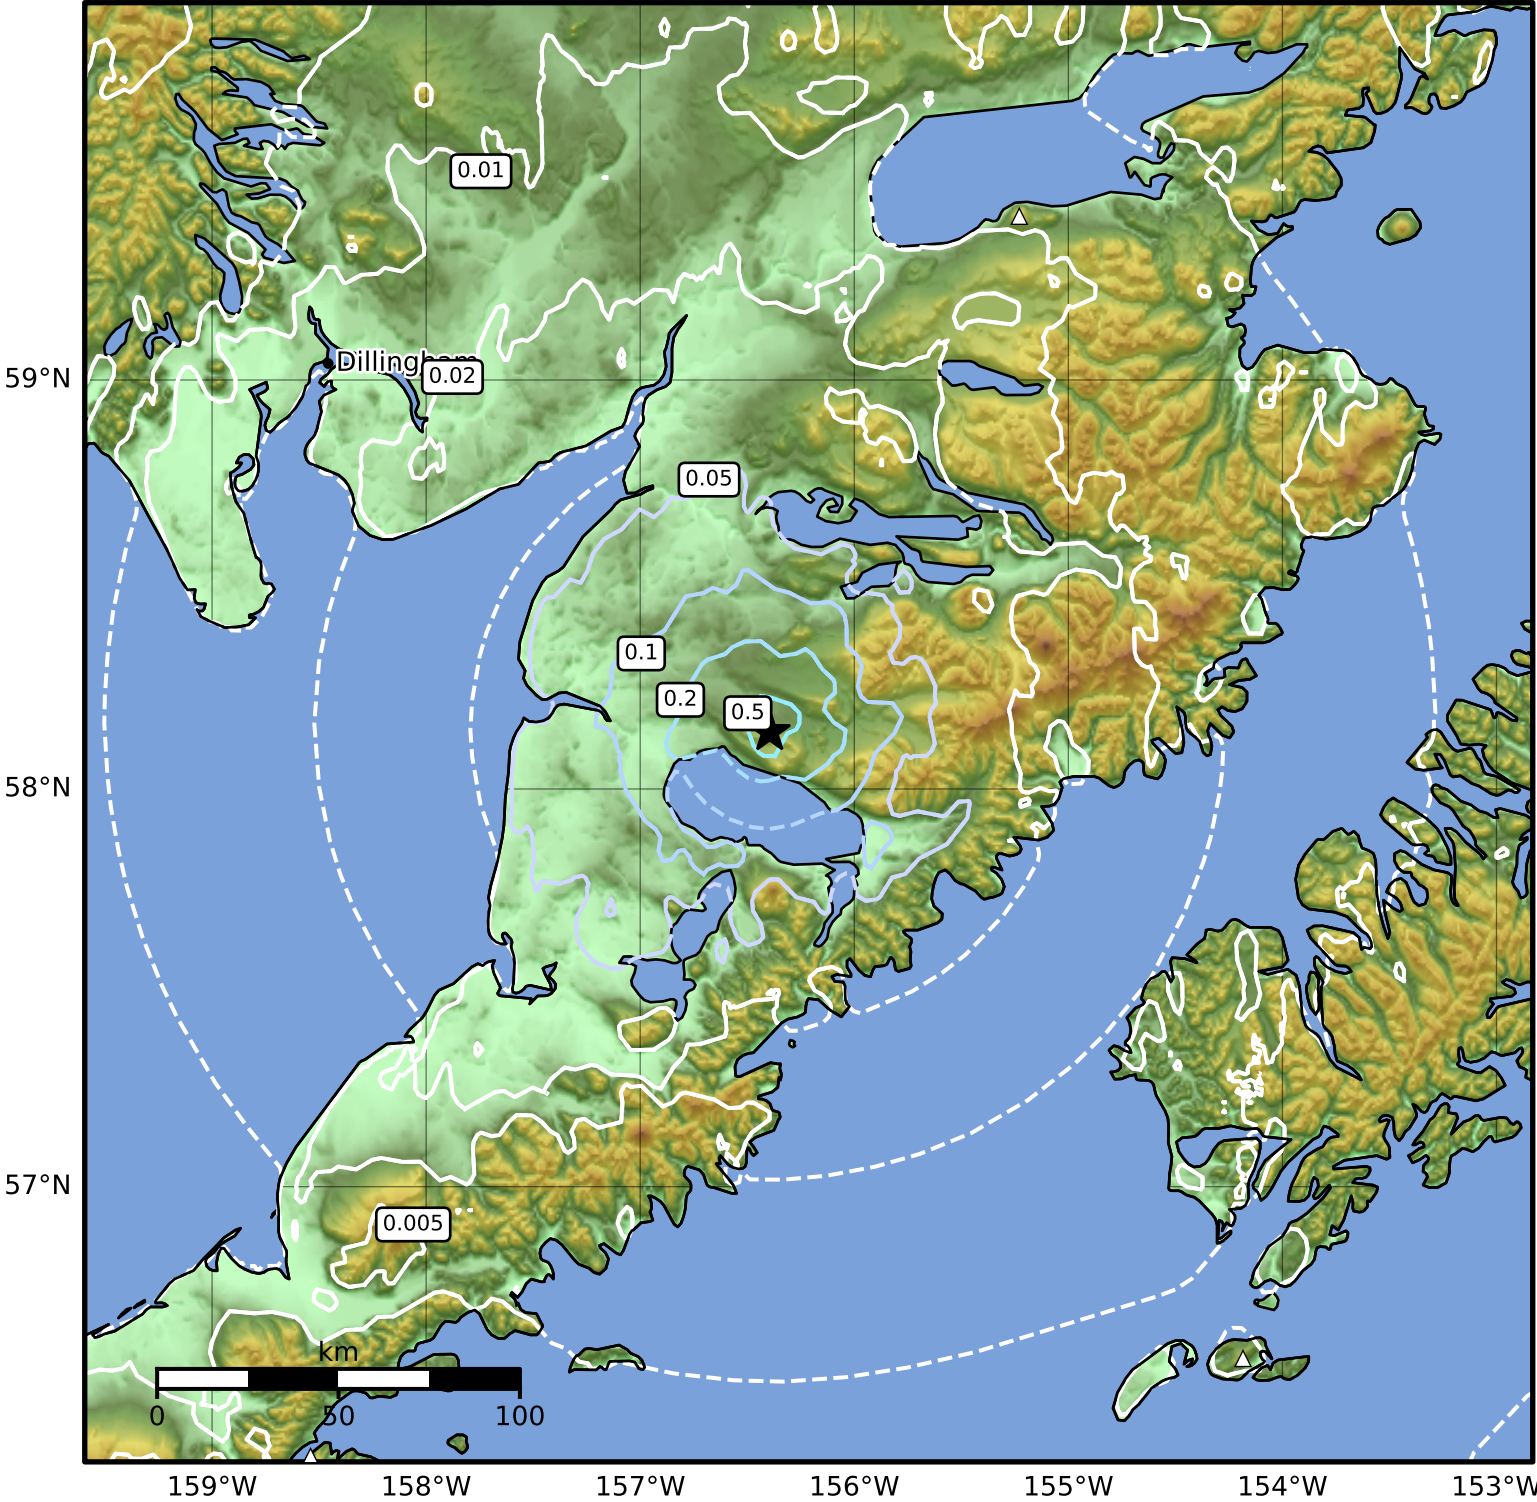

Peak Ground Velocity Map Alaska Earthquake Center
ShakeMap: 58 km (36 miles) E of Egegik
Apr 01, 2025 04:08:23 UTC M3.9 N58.14 W156.40 Depth: 5.2km ID:ak02546kc2wc

PGV (cm/s)	0.1	0.2	0.5	1	2	5	10	20	50	100	200
------------	-----	-----	-----	---	---	---	----	----	----	-----	-----

Scale based on Worden et al. (2012) Version 2: Processed 2025-04-01T04:43:10Z
△ Seismic Instrument ○ Reported Intensity ★ Epicenter