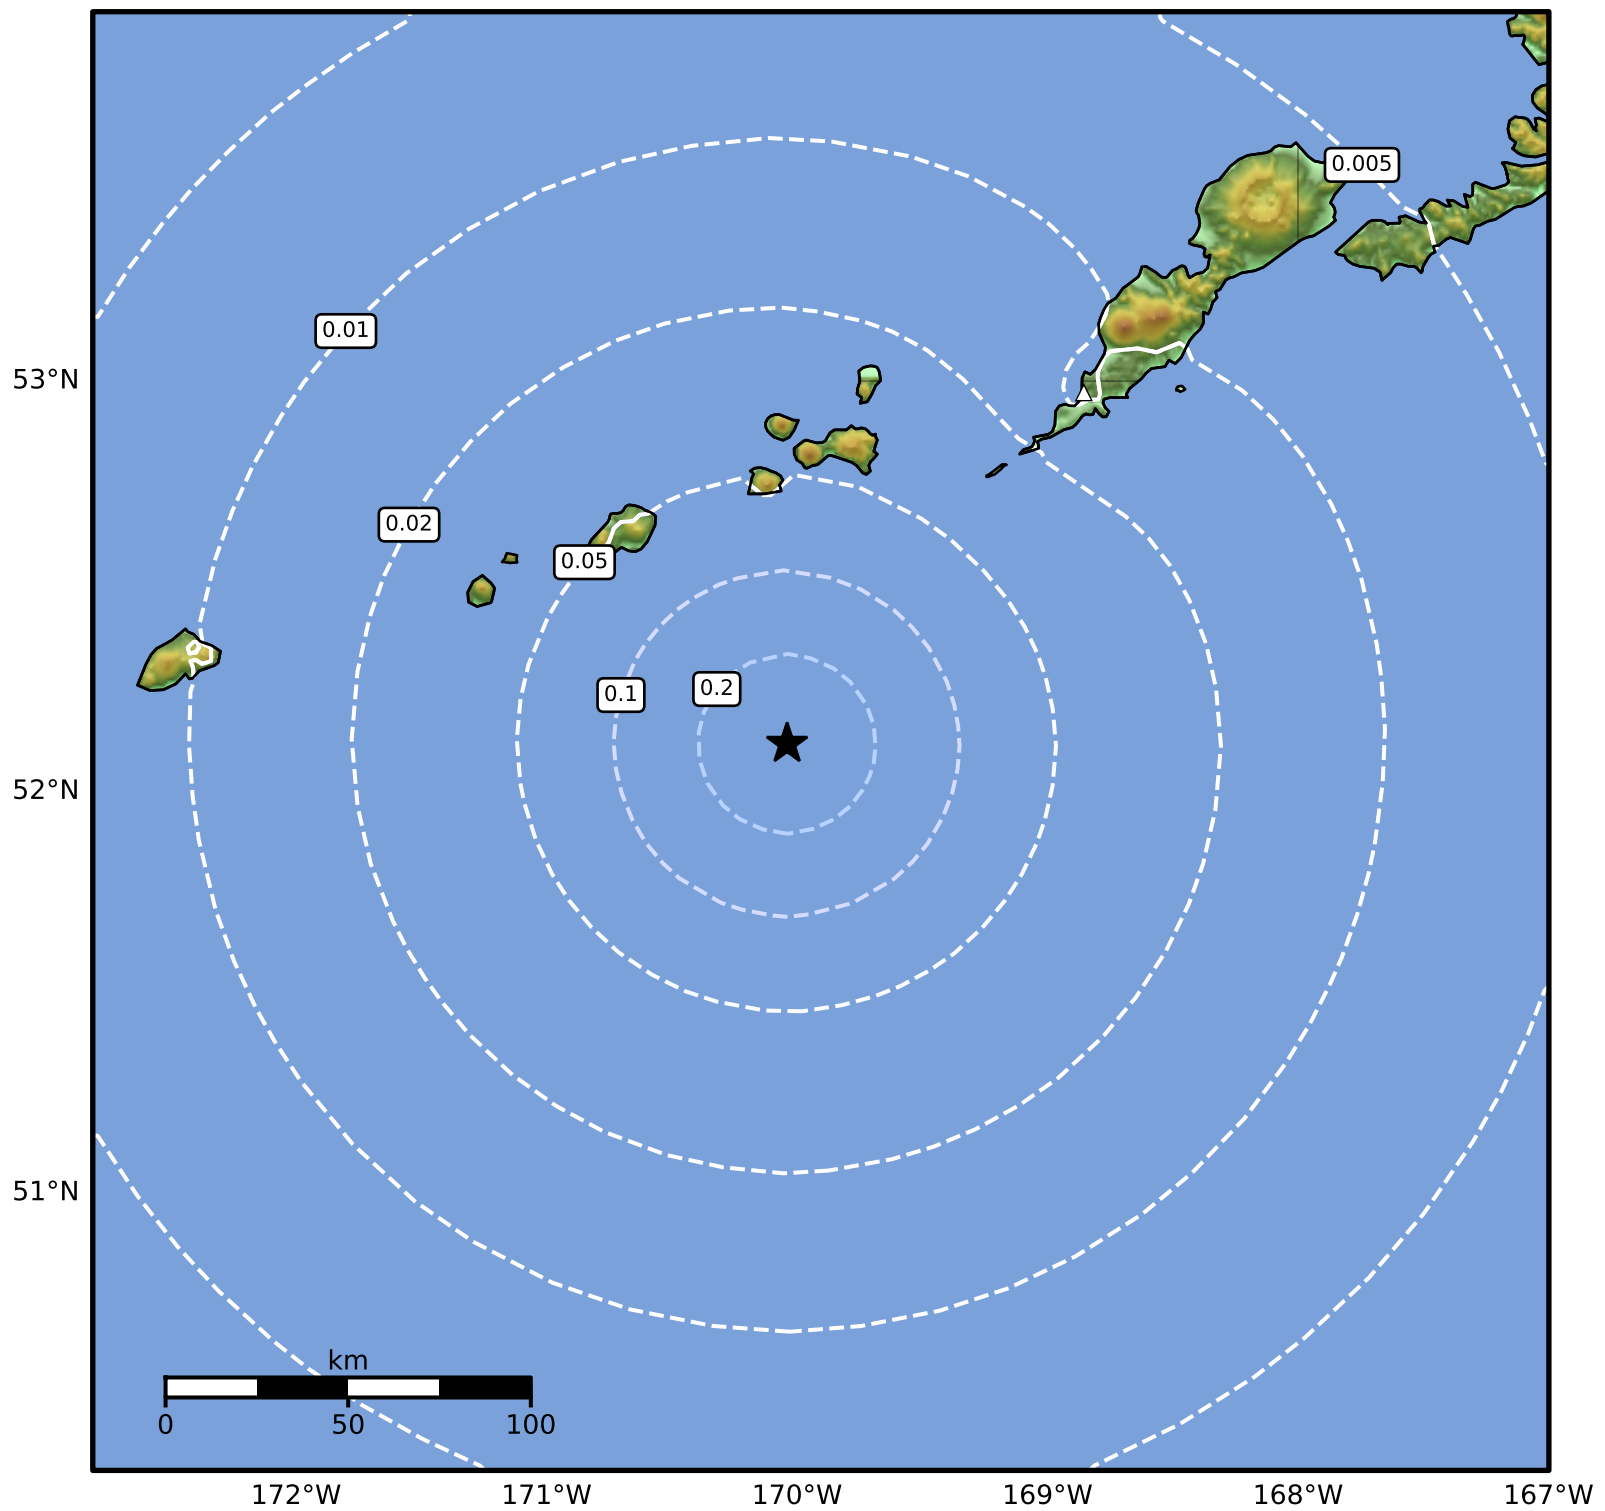

Peak Ground Acceleration Map Alaska Earthquake Center
 ShakeMap: 121 km (75 miles) SW of Nikolski
 Apr 04, 2025 09:38:13 UTC M3.9 N52.12 W170.04 Depth: 35.2km ID:ak0254bm3p72

PGA (%g)	0.1	0.2	0.5	1	2	5	10	20	50	100	200

Scale based on Worden et al. (2012)

Version 1: Processed 2025-04-04T16:38:32Z

△ Seismic Instrument ○ Reported Intensity ★ Epicenter