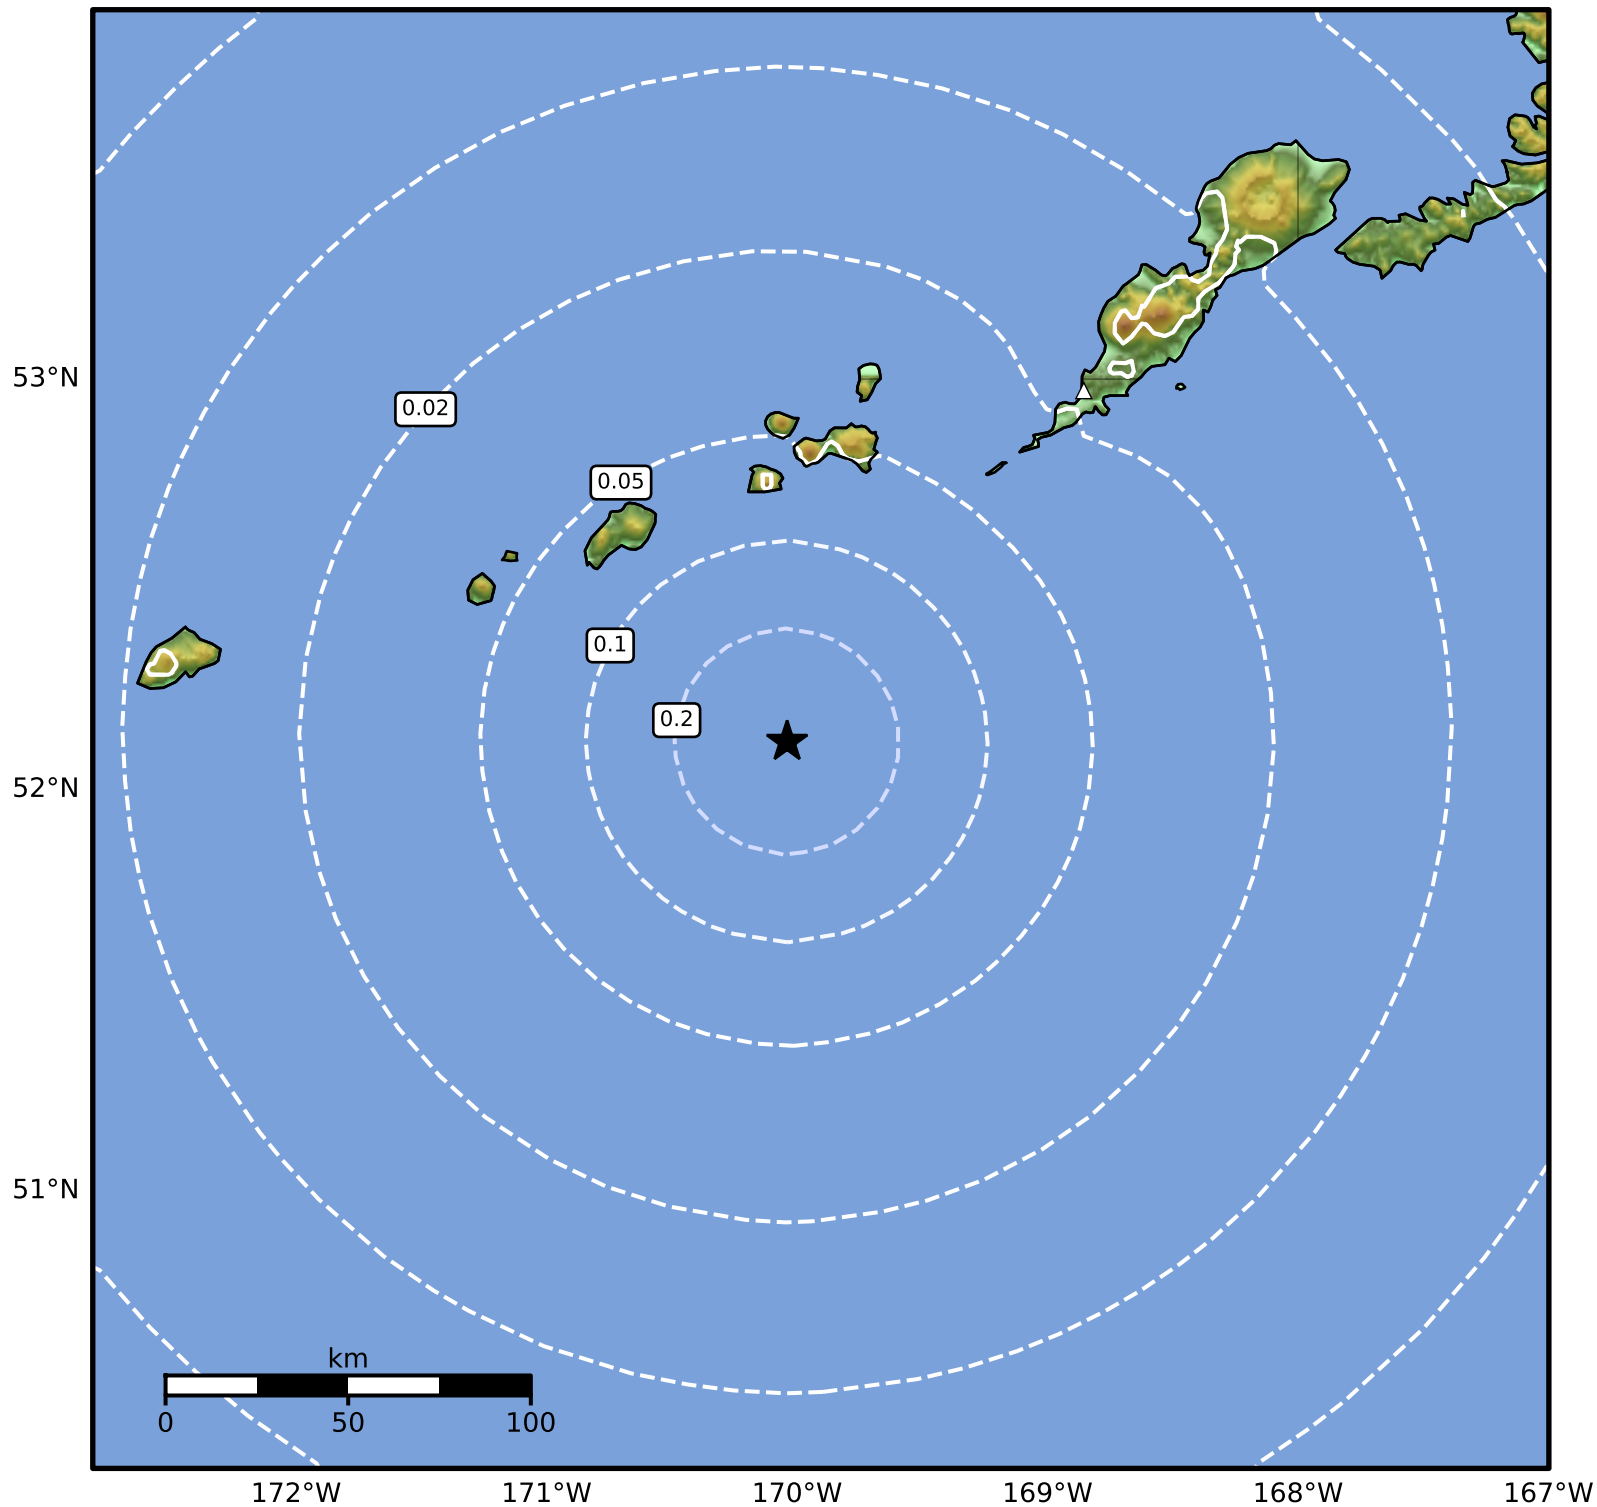

0.3 Second Peak Spectral Acceleration Map Alaska Earthquake Center
 ShakeMap: 121 km (75 miles) SW of Nikolski
 Apr 04, 2025 09:38:13 UTC M3.9 N52.12 W170.04 Depth: 35.2km ID:ak0254bm3p72

SA(0.3) (%g)	0.1	0.2	0.5	1	2	5	10	20	50	100	200

Scale based on Worden et al. (2012)

Version 1: Processed 2025-04-04T16:38:32Z

△ Seismic Instrument ○ Reported Intensity

★ Epicenter