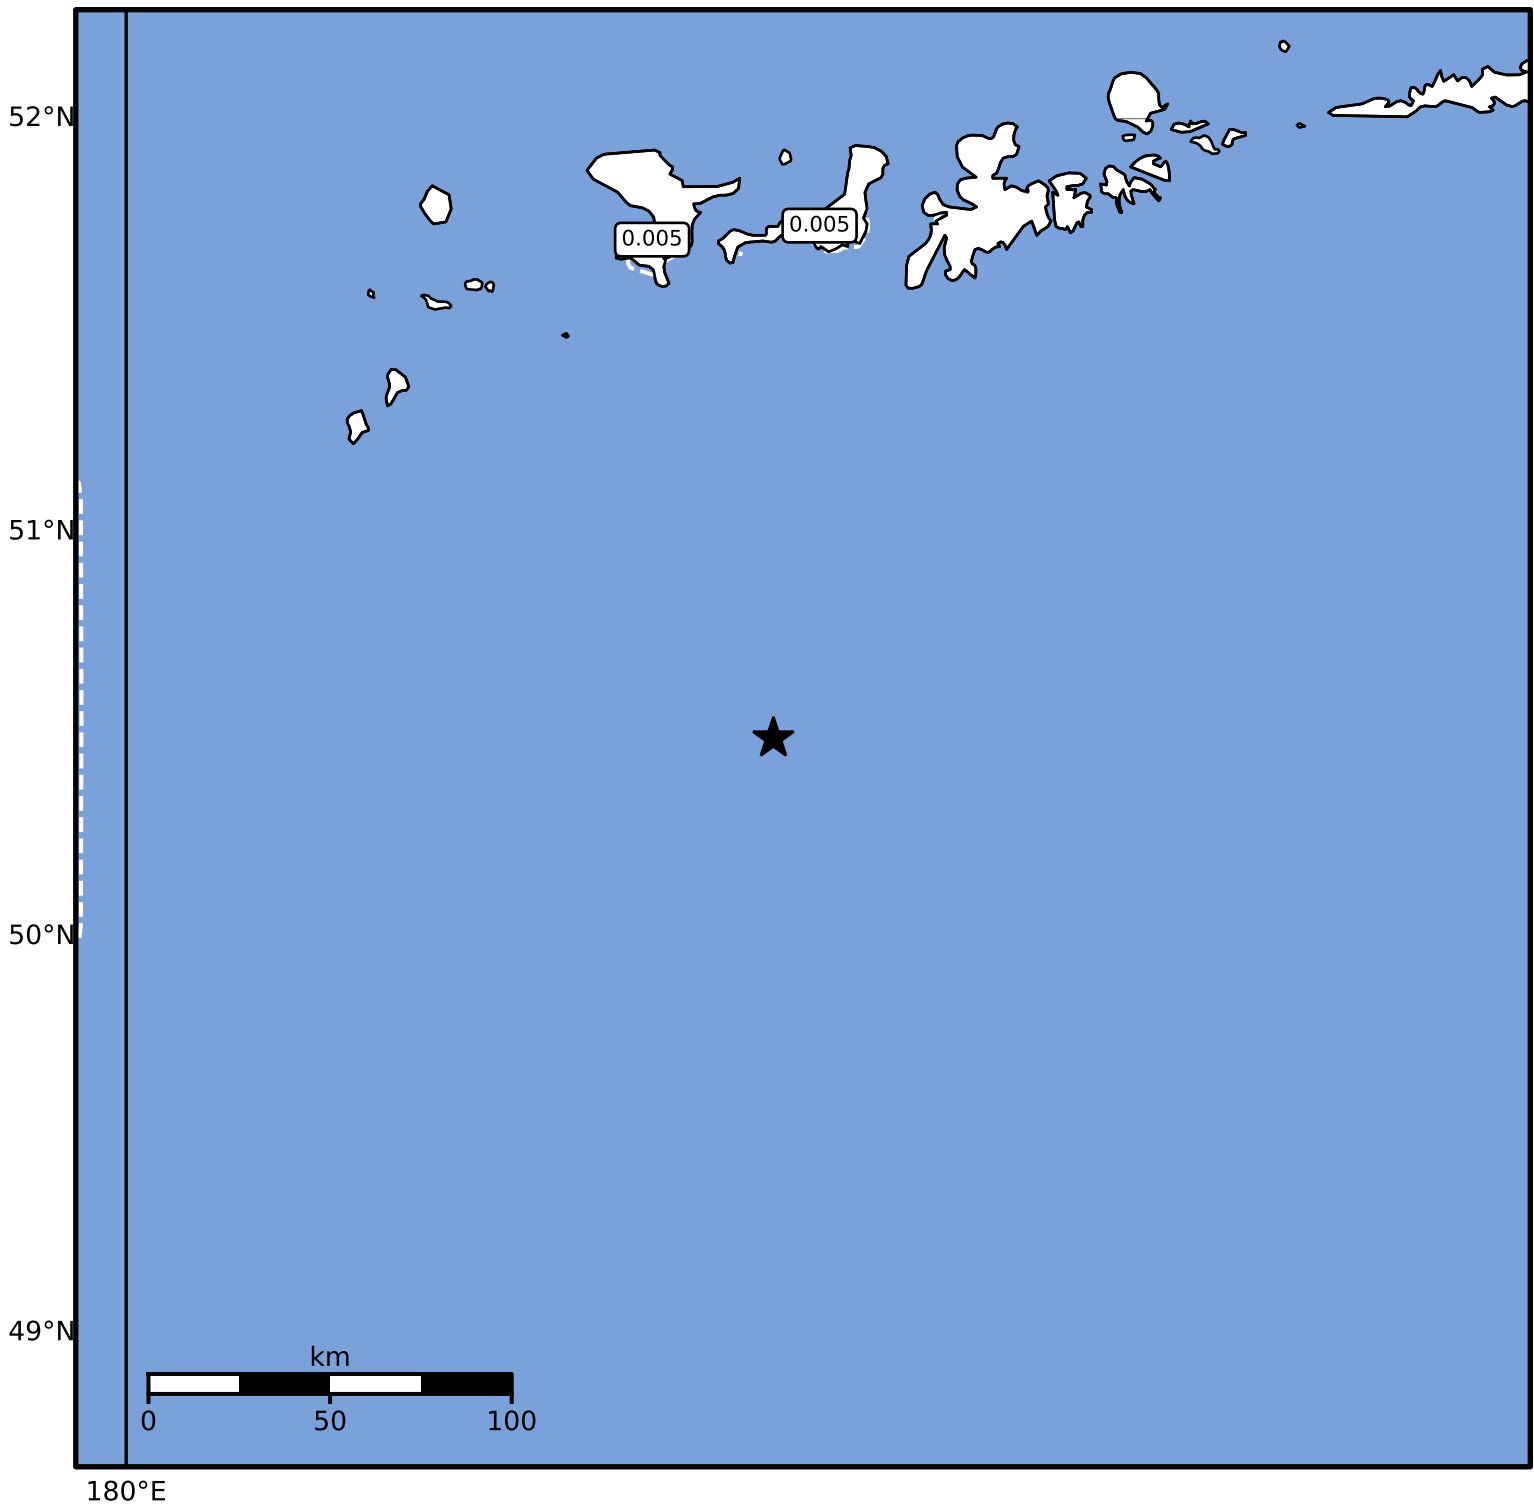

Peak Ground Velocity Map Alaska Earthquake Center
ShakeMap: 164 km (102 miles) SSW of Adak
Apr 07, 2025 22:48:12 UTC M4.2 N50.49 W177.49 Depth: 37.7km ID:ak0254gsiie5

Scale based on Worden et al. (2012)

Version 2: Processed 2025-04-07T23:27:47Z

△ Seismic Instrument ○ Reported Intensity

★ Epicenter