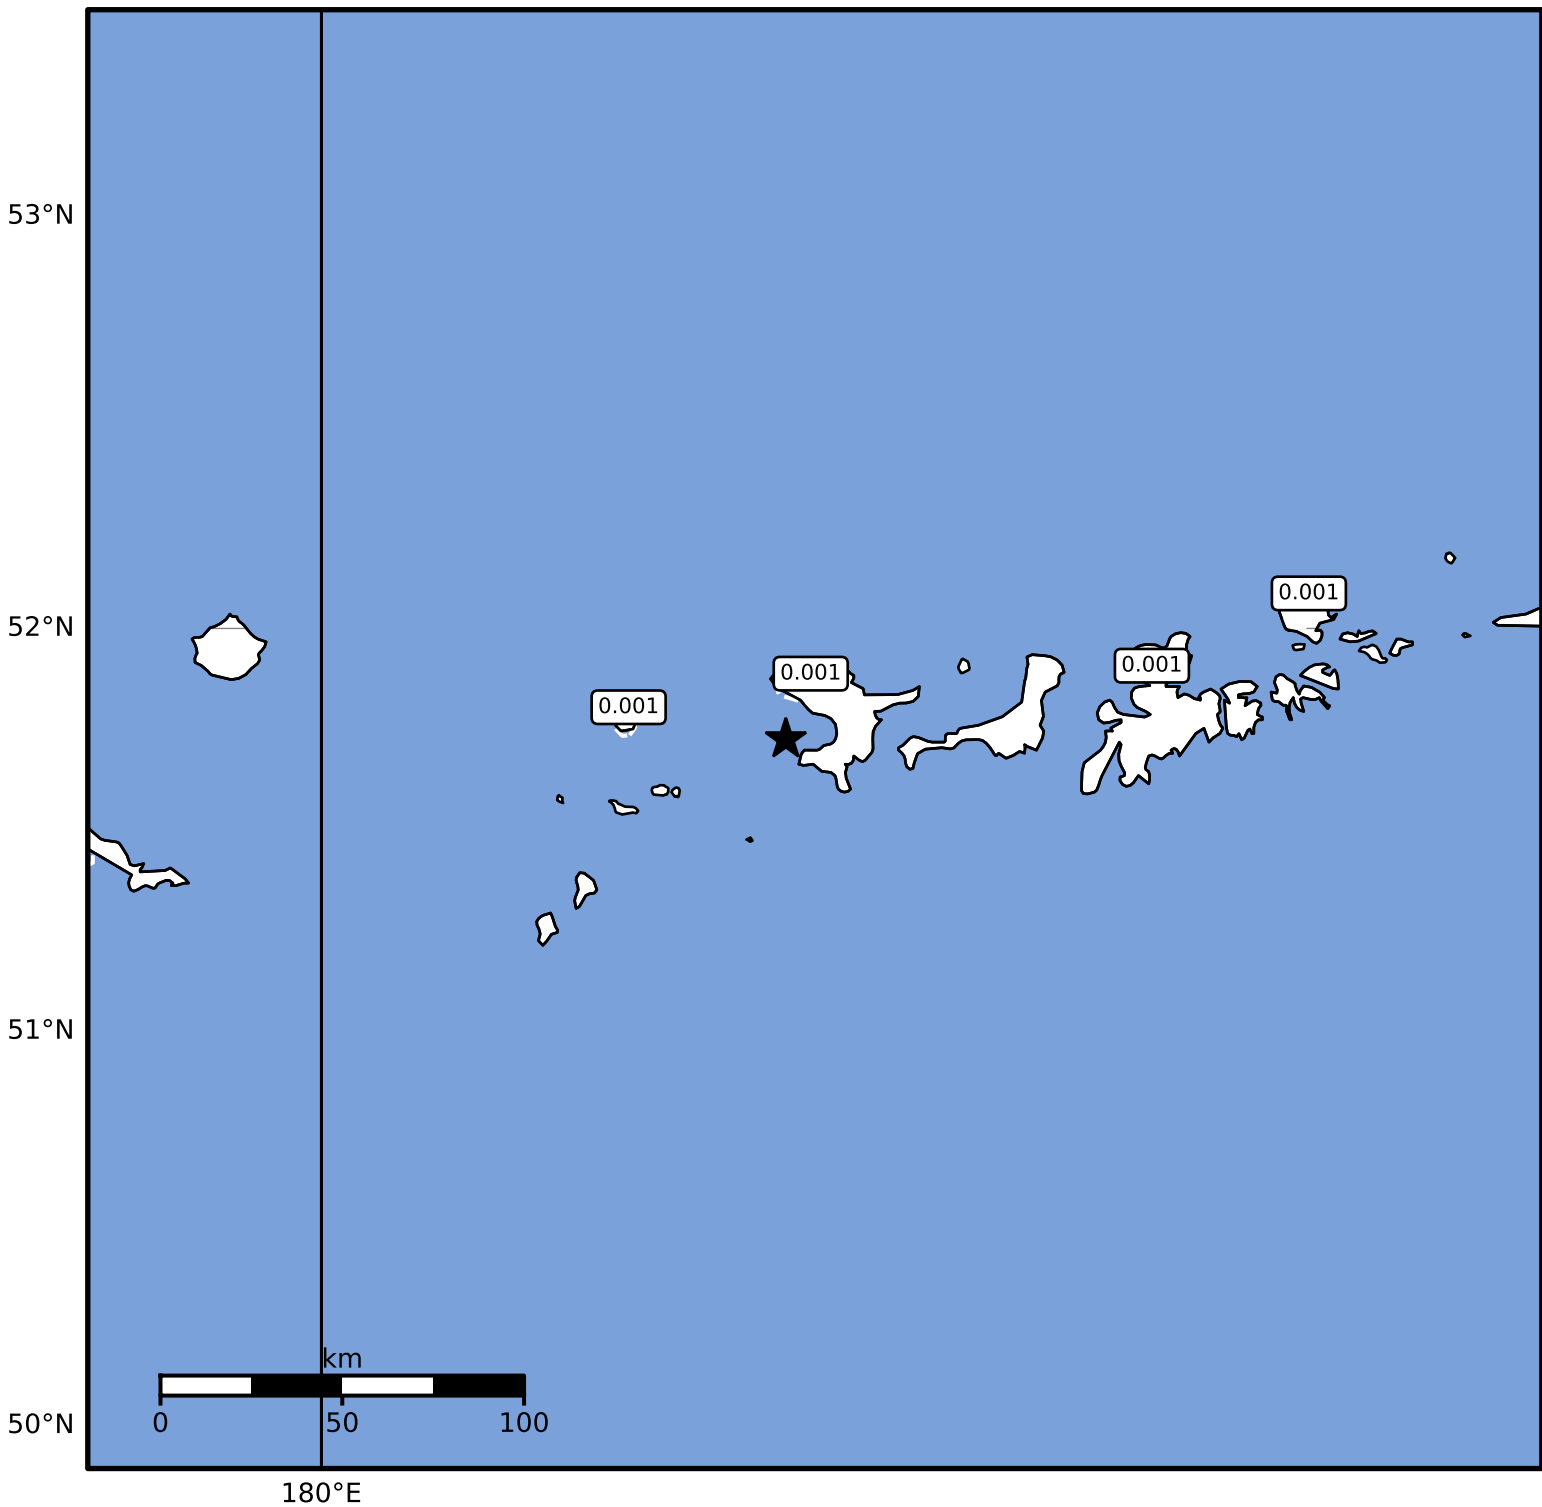

Peak Ground Velocity Map Alaska Earthquake Center
ShakeMap: 104 km (65 miles) W of Adak
Apr 10, 2025 05:16:22 UTC M3.9 N51.73 W178.15 Depth: 7.2km ID:ak0254lgtco1

Scale based on Worden et al. (2012)

Version 2: Processed 2025-04-10T21:16:27Z

△ Seismic Instrument ○ Reported Intensity

★ Epicenter