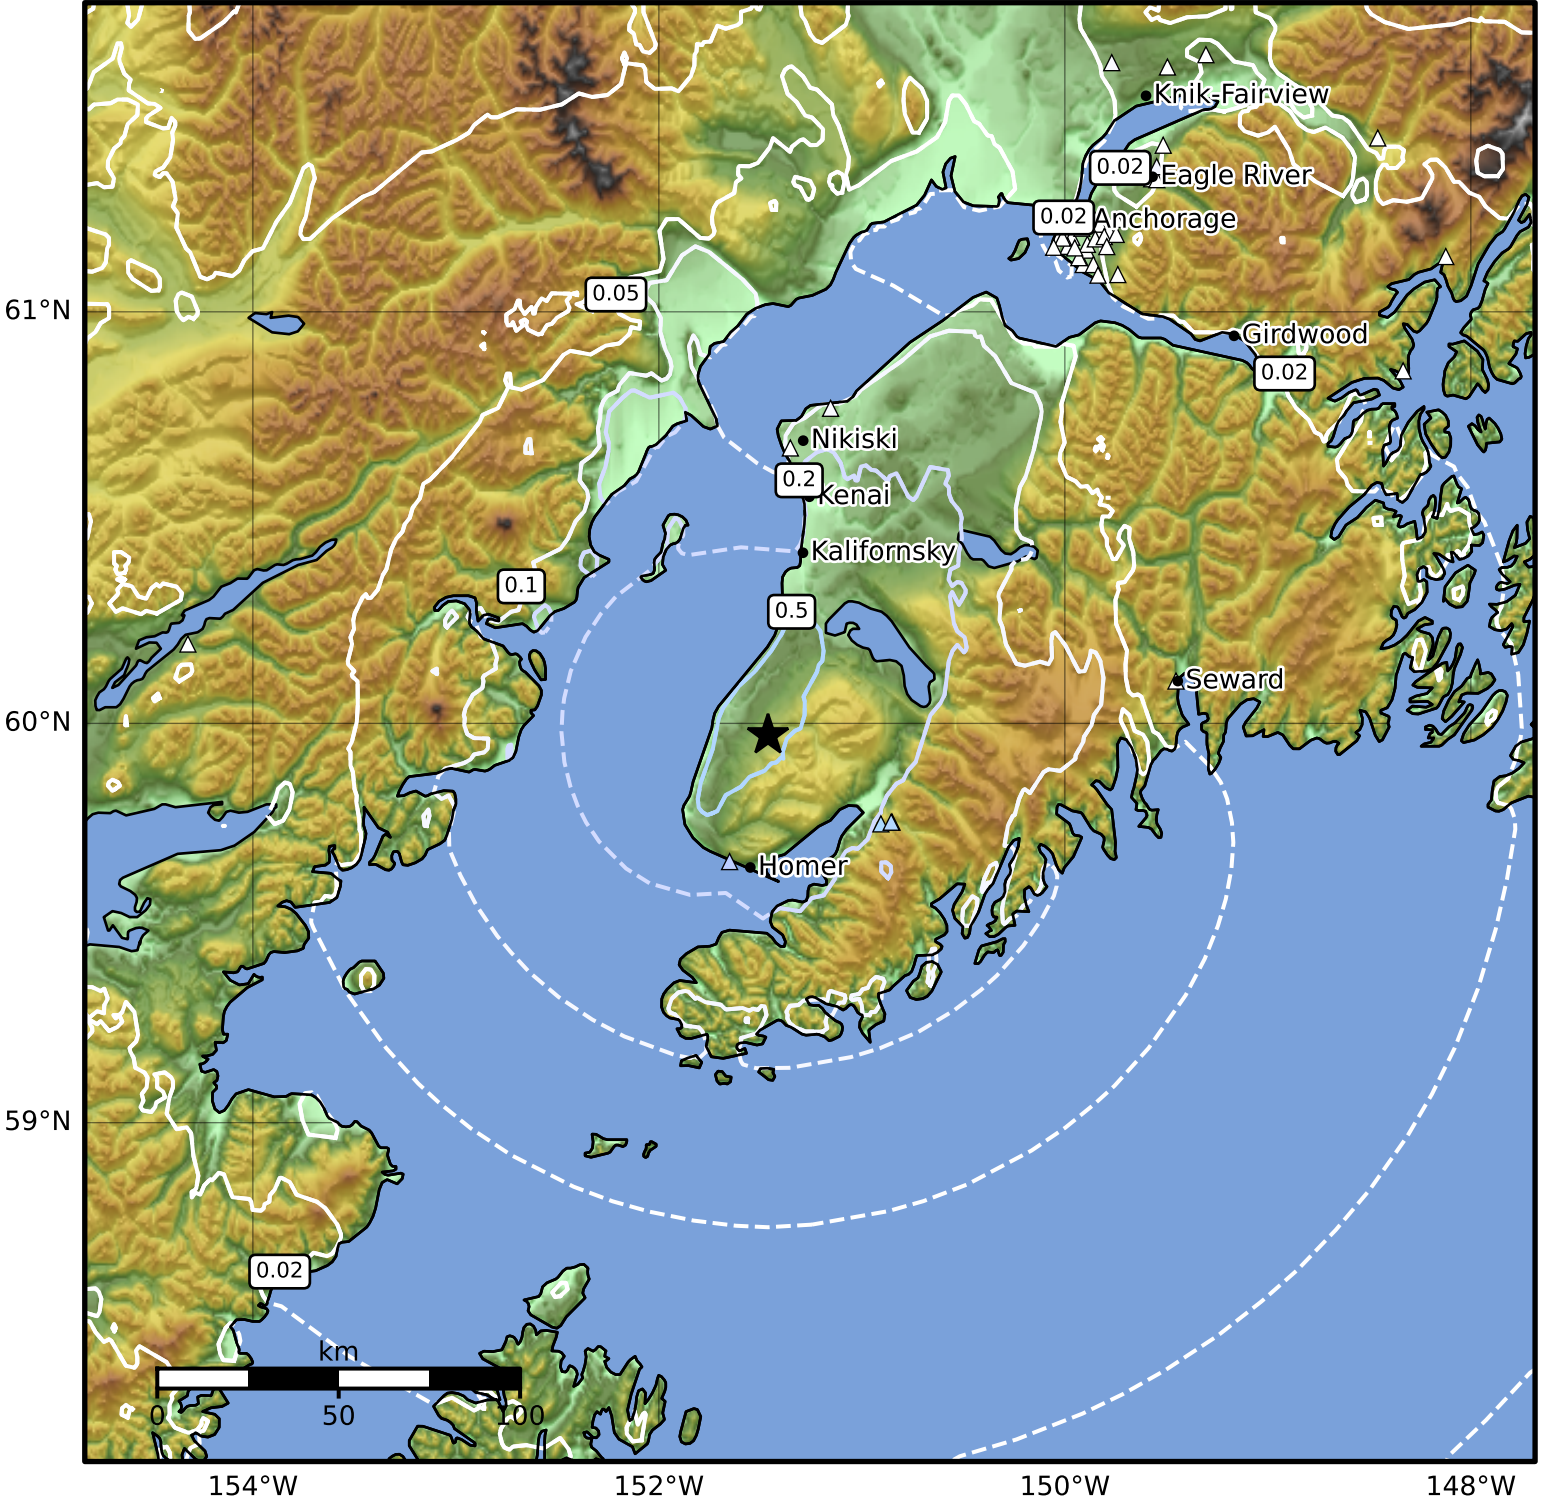

0.3 Second Peak Spectral Acceleration Map Alaska Earthquake Center  
 ShakeMap: 14 km (9 miles) SE of Ninilchik  
 Apr 10, 2025 20:40:38 UTC M3.5 N59.97 W151.46 Depth: 49.6km ID:ak0254lpw12i

SA(0.3) (%g)	0.1	0.2	0.5	1	2	5	10	20	50	100	200
--------------	-----	-----	-----	---	---	---	----	----	----	-----	-----

Scale based on Worden et al. (2012)

Version 1: Processed 2025-04-10T20:46:44Z

△ Seismic Instrument    ○ Reported Intensity    ★ Epicenter