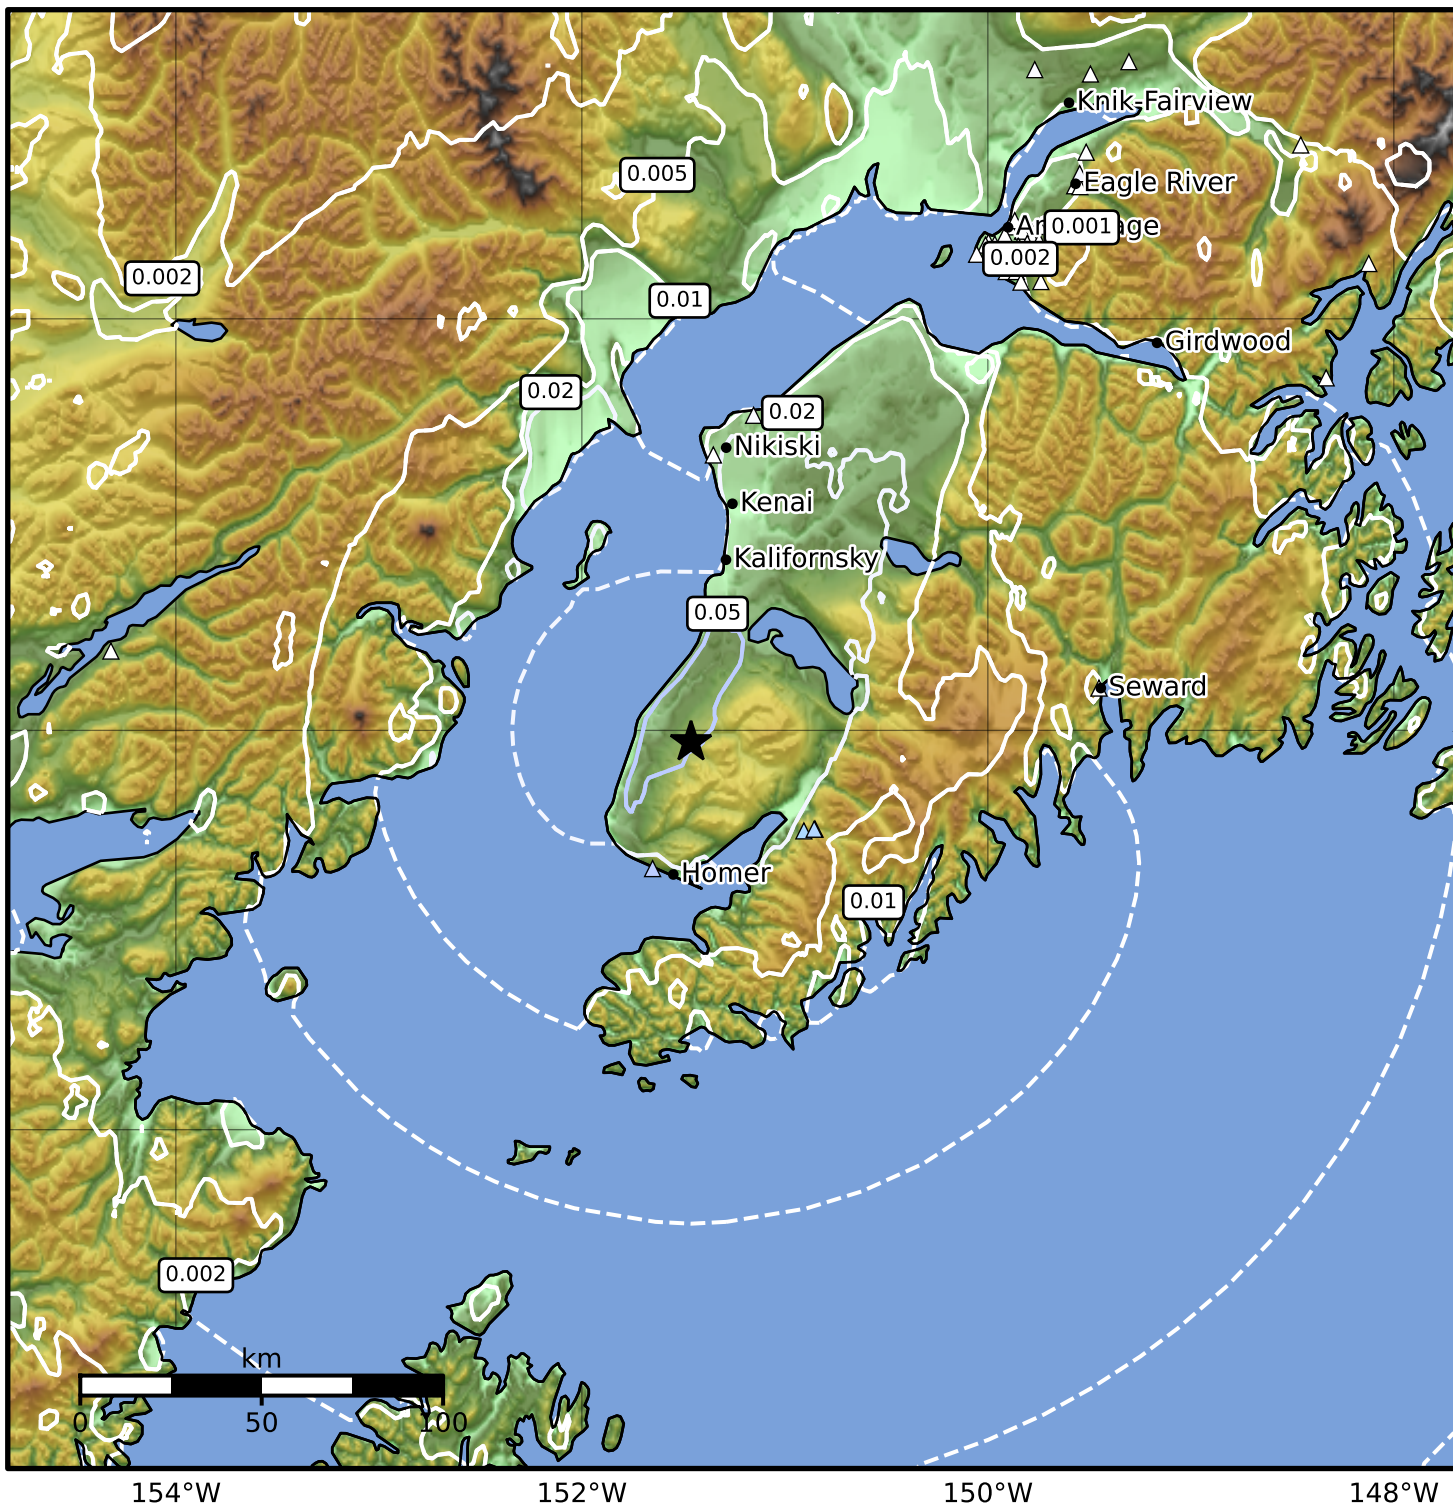

1.0 Second Peak Spectral Acceleration Map Alaska Earthquake Center
 ShakeMap: 14 km (9 miles) SE of Ninilchik
 Apr 10, 2025 20:40:38 UTC M3.5 N59.97 W151.46 Depth: 49.6km ID:ak0254lpw12i

SA(1.0) (%g)	0.1	0.2	0.5	1	2	5	10	20	50	100	200
--------------	-----	-----	-----	---	---	---	----	----	----	-----	-----