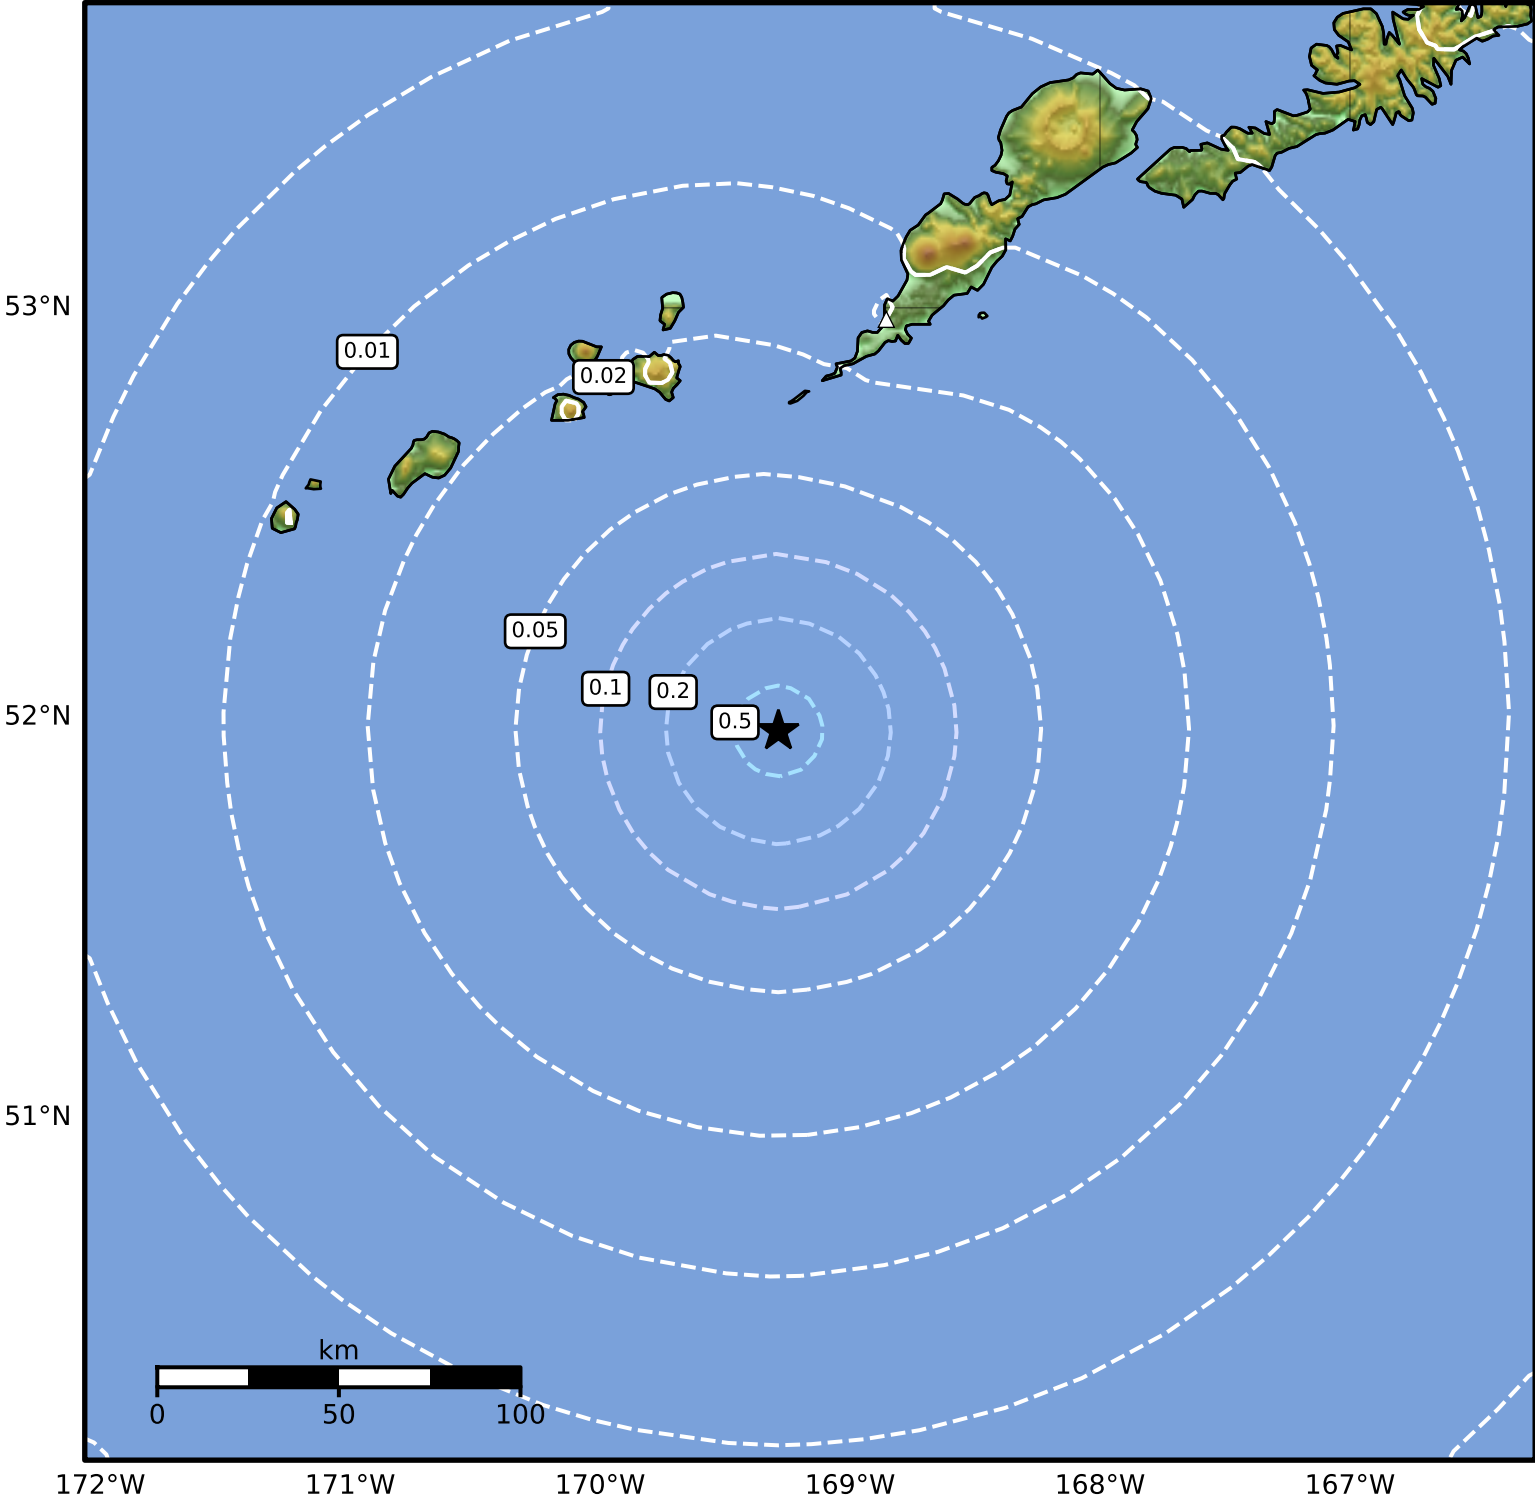

Peak Ground Acceleration Map Alaska Earthquake Center
 ShakeMap: 112 km (70 miles) SSW of Nikolski
 Apr 13, 2025 03:05:39 UTC M3.9 N51.97 W169.29 Depth: 15.9km ID:ak0254qe67ku

PGA (%g)	0.1	0.2	0.5	1	2	5	10	20	50	100	200

Scale based on Worden et al. (2012)

Version 1: Processed 2025-04-13T04:16:13Z

△ Seismic Instrument ○ Reported Intensity

★ Epicenter