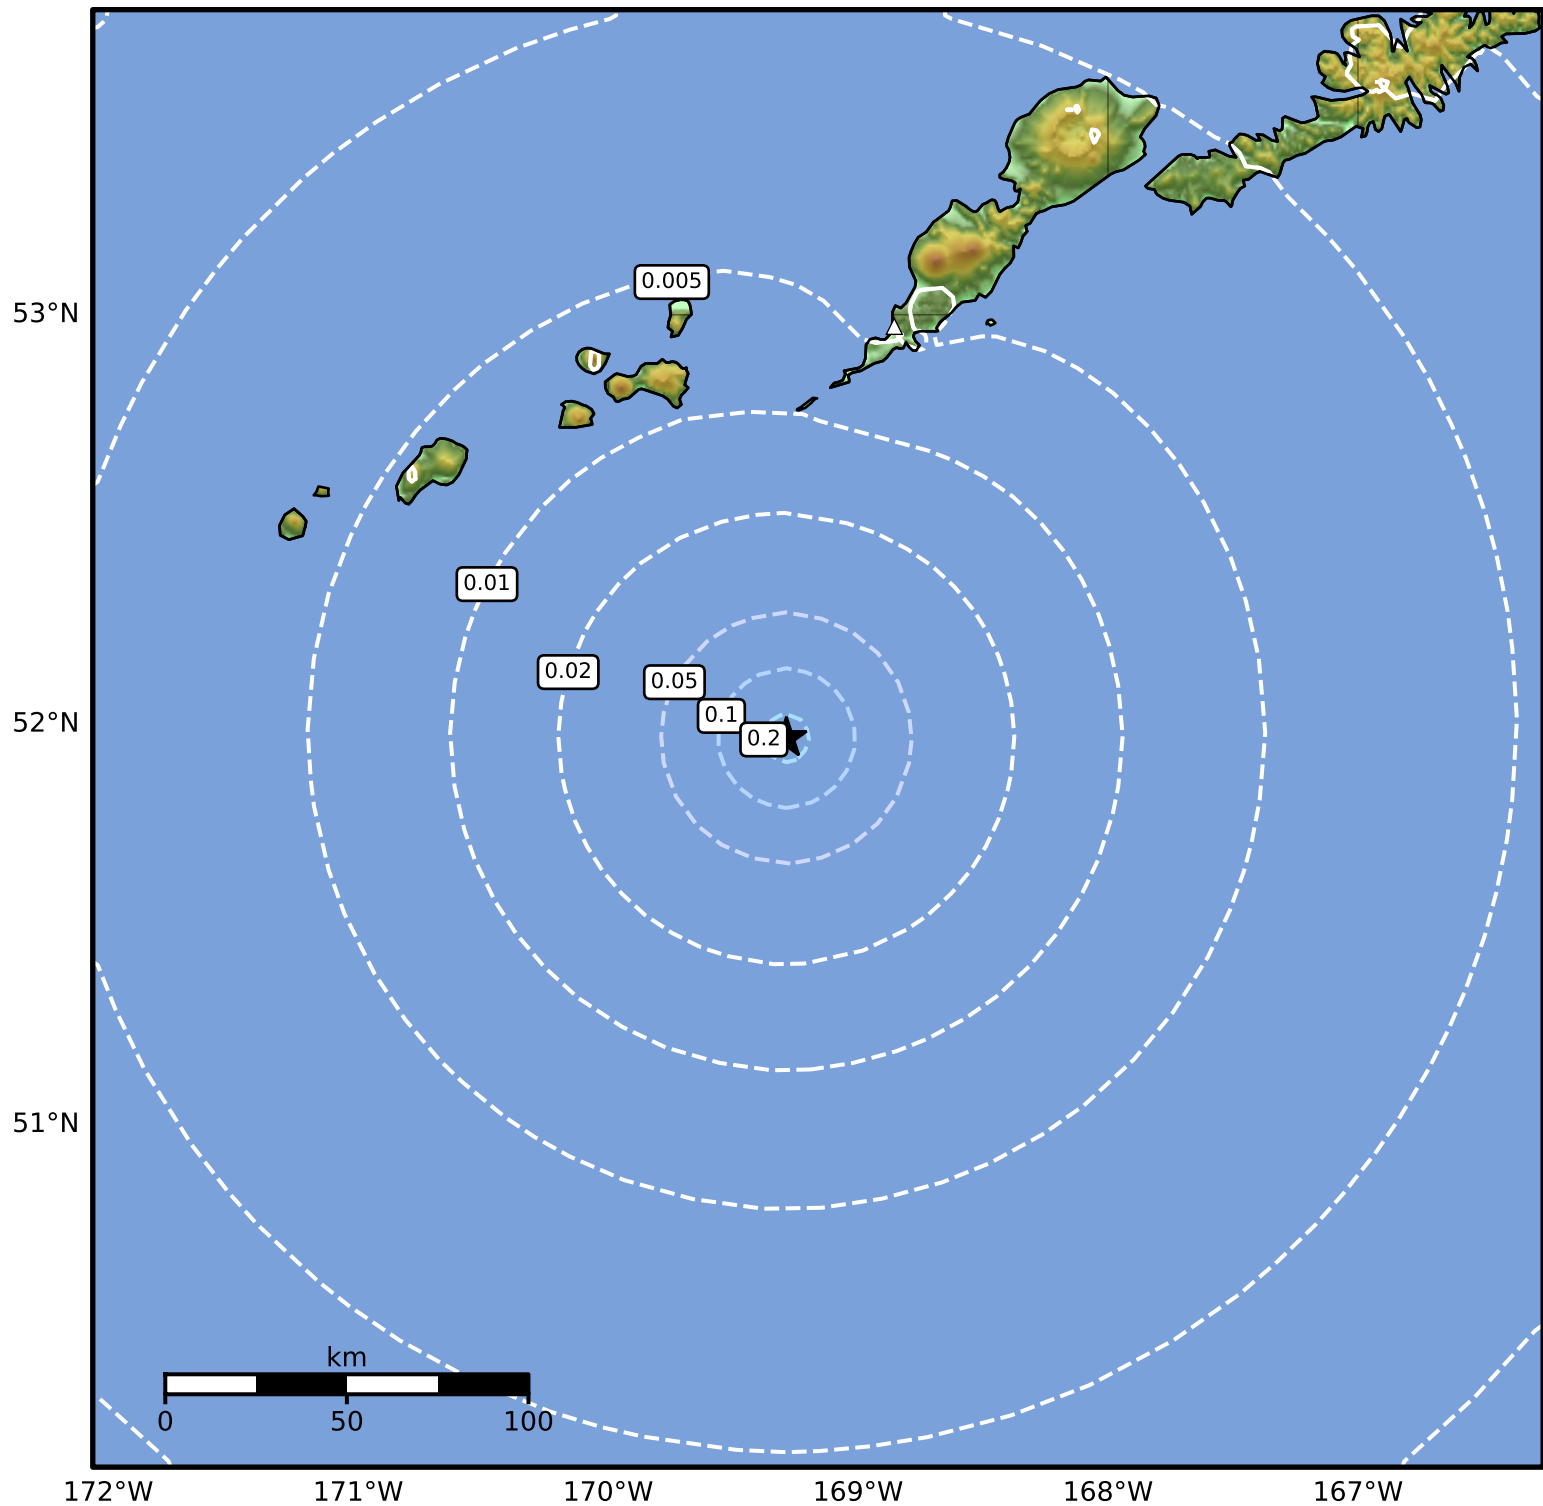

Peak Ground Velocity Map Alaska Earthquake Center  
ShakeMap: 112 km (70 miles) SSW of Nikolski  
Apr 13, 2025 03:05:39 UTC M3.9 N51.97 W169.29 Depth: 15.9km ID:ak0254qe67ku

Scale based on Worden et al. (2012)

Version 1: Processed 2025-04-13T04:16:13Z

△ Seismic Instrument ○ Reported Intensity

★ Epicenter