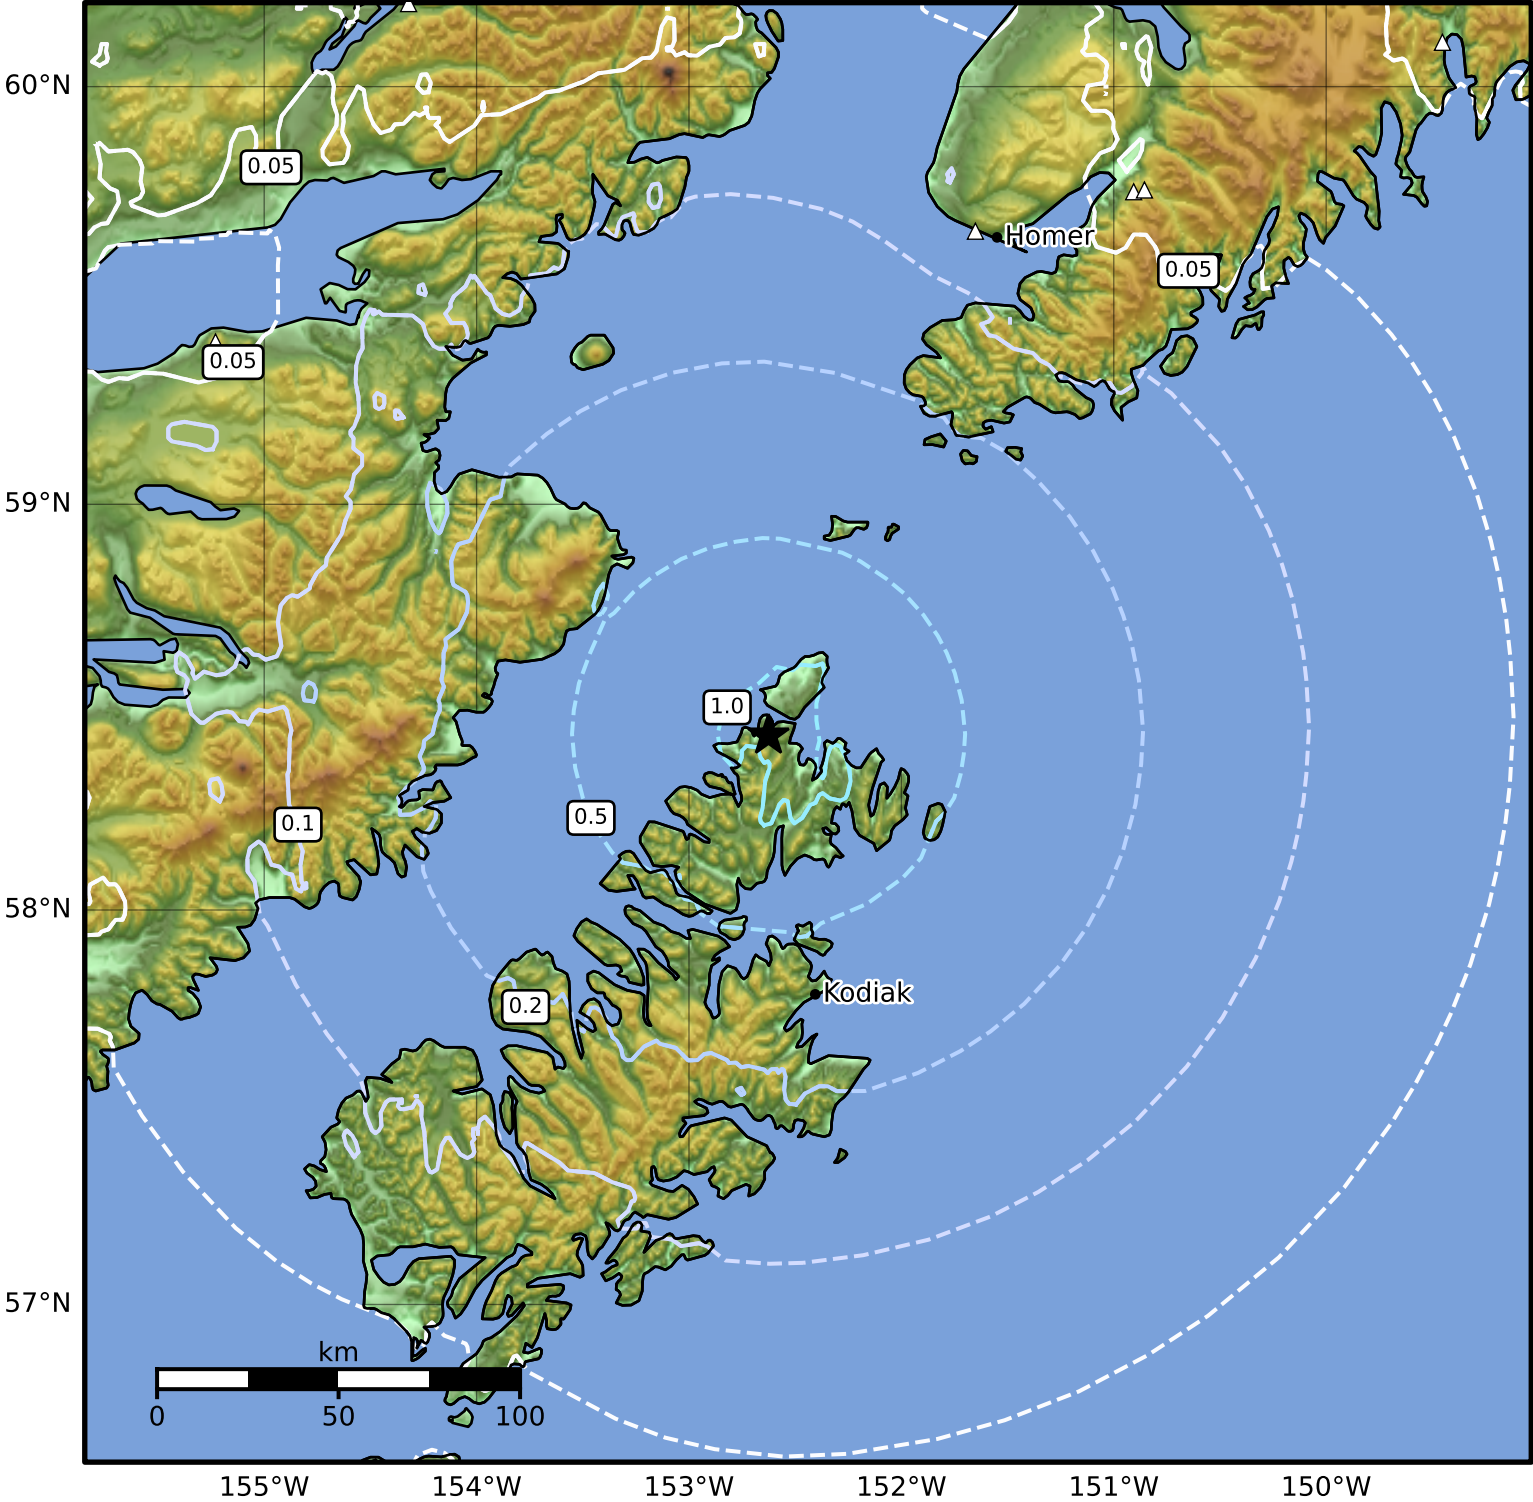

Peak Ground Acceleration Map Alaska Earthquake Center
 ShakeMap: 58 km (36 miles) N of Ouzinkie
 Apr 13, 2025 22:59:30 UTC M4.1 N58.43 W152.63 Depth: 52.8km ID:ak0254qpszpf

PGA (%g)	0.1	0.2	0.5	1	2	5	10	20	50	100	200
----------	-----	-----	-----	---	---	---	----	----	----	-----	-----

Scale based on Worden et al. (2012)

Version 2: Processed 2025-04-13T23:18:33Z

△ Seismic Instrument ○ Reported Intensity

★ Epicenter