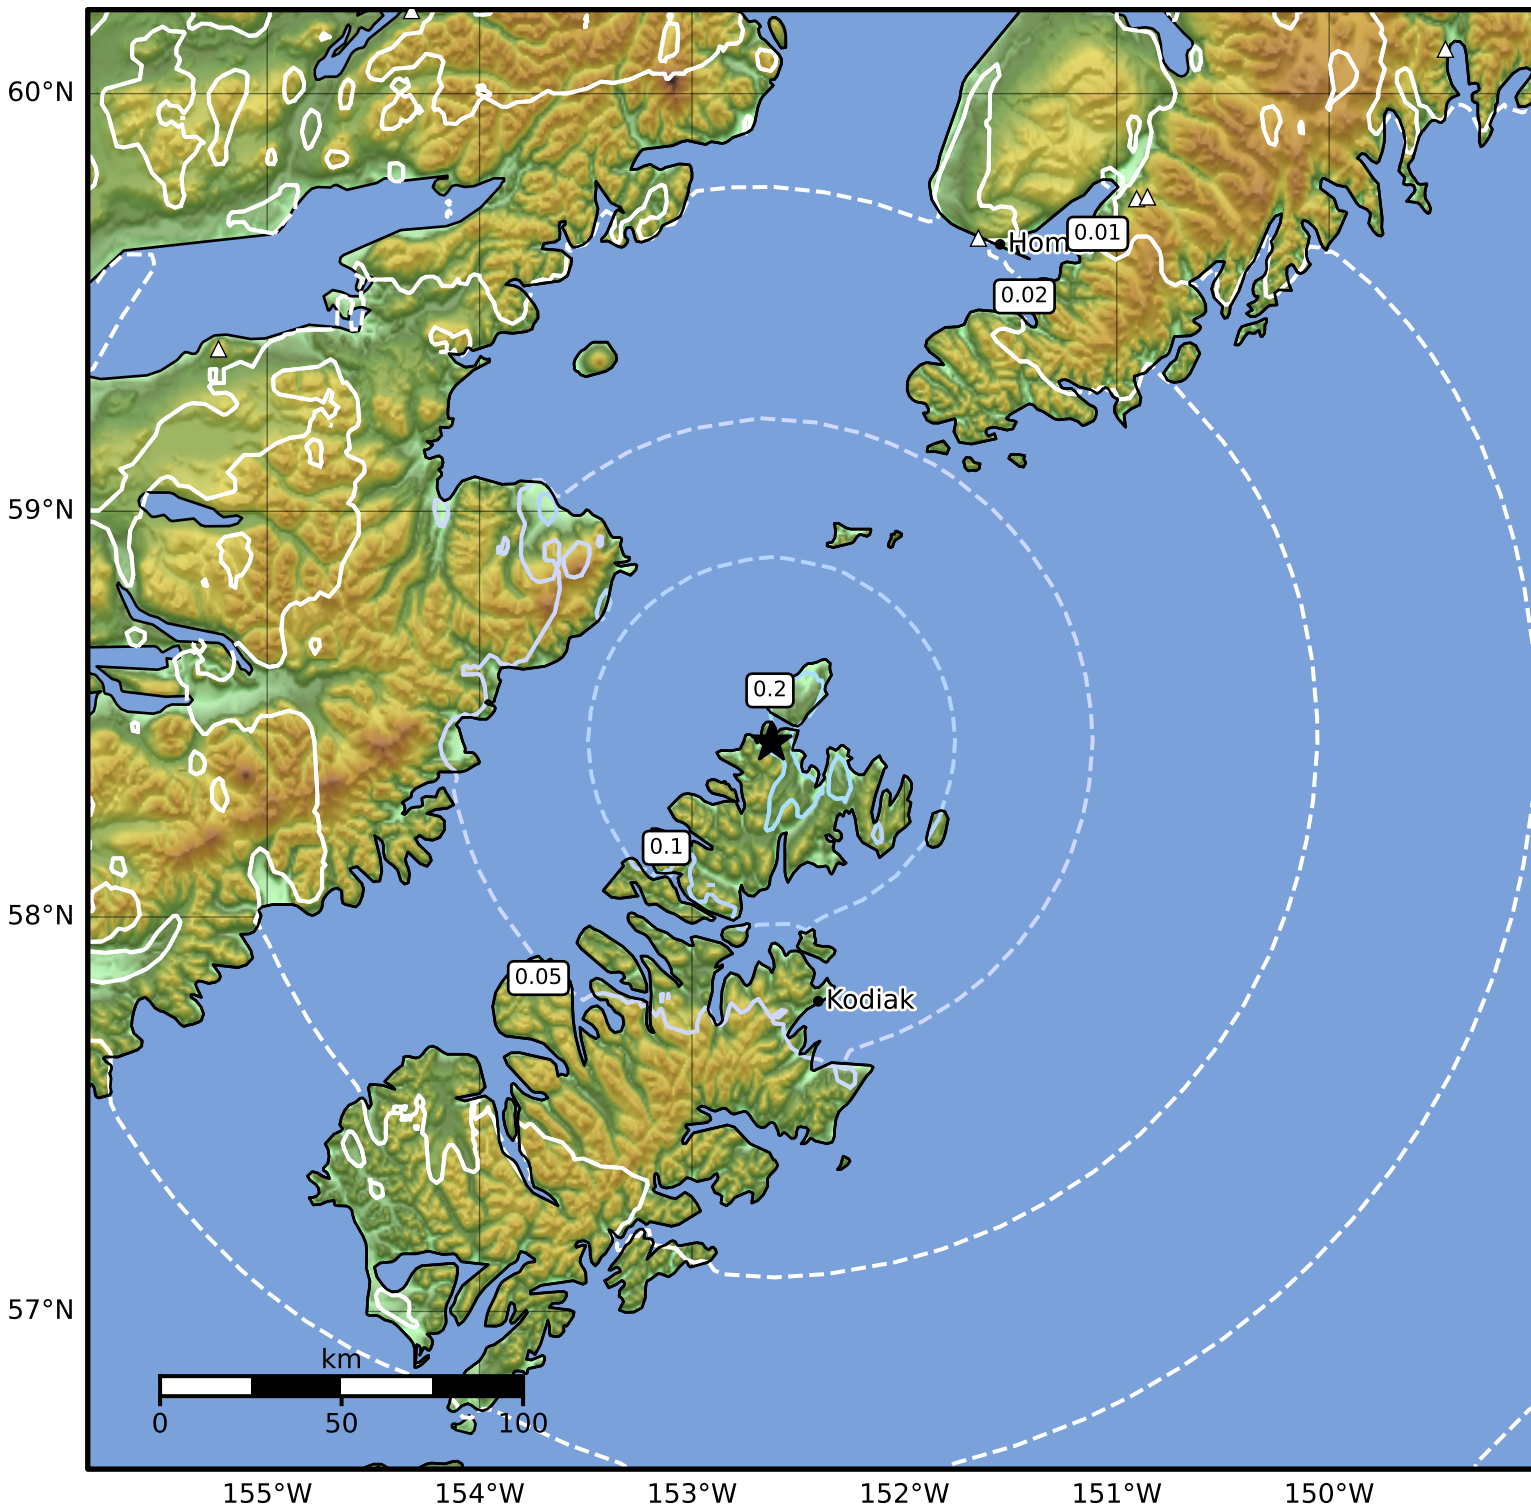

Peak Ground Velocity Map Alaska Earthquake Center
ShakeMap: 58 km (36 miles) N of Ouzinkie
Apr 13, 2025 22:59:30 UTC M4.1 N58.43 W152.63 Depth: 52.8km ID:ak0254qpszpf

PGV (cm/s)	0.1	0.2	0.5	1	2	5	10	20	50	100	200
------------	-----	-----	-----	---	---	---	----	----	----	-----	-----

Scale based on Worden et al. (2012)

Version 2: Processed 2025-04-13T23:18:33Z

△ Seismic Instrument ○ Reported Intensity

★ Epicenter