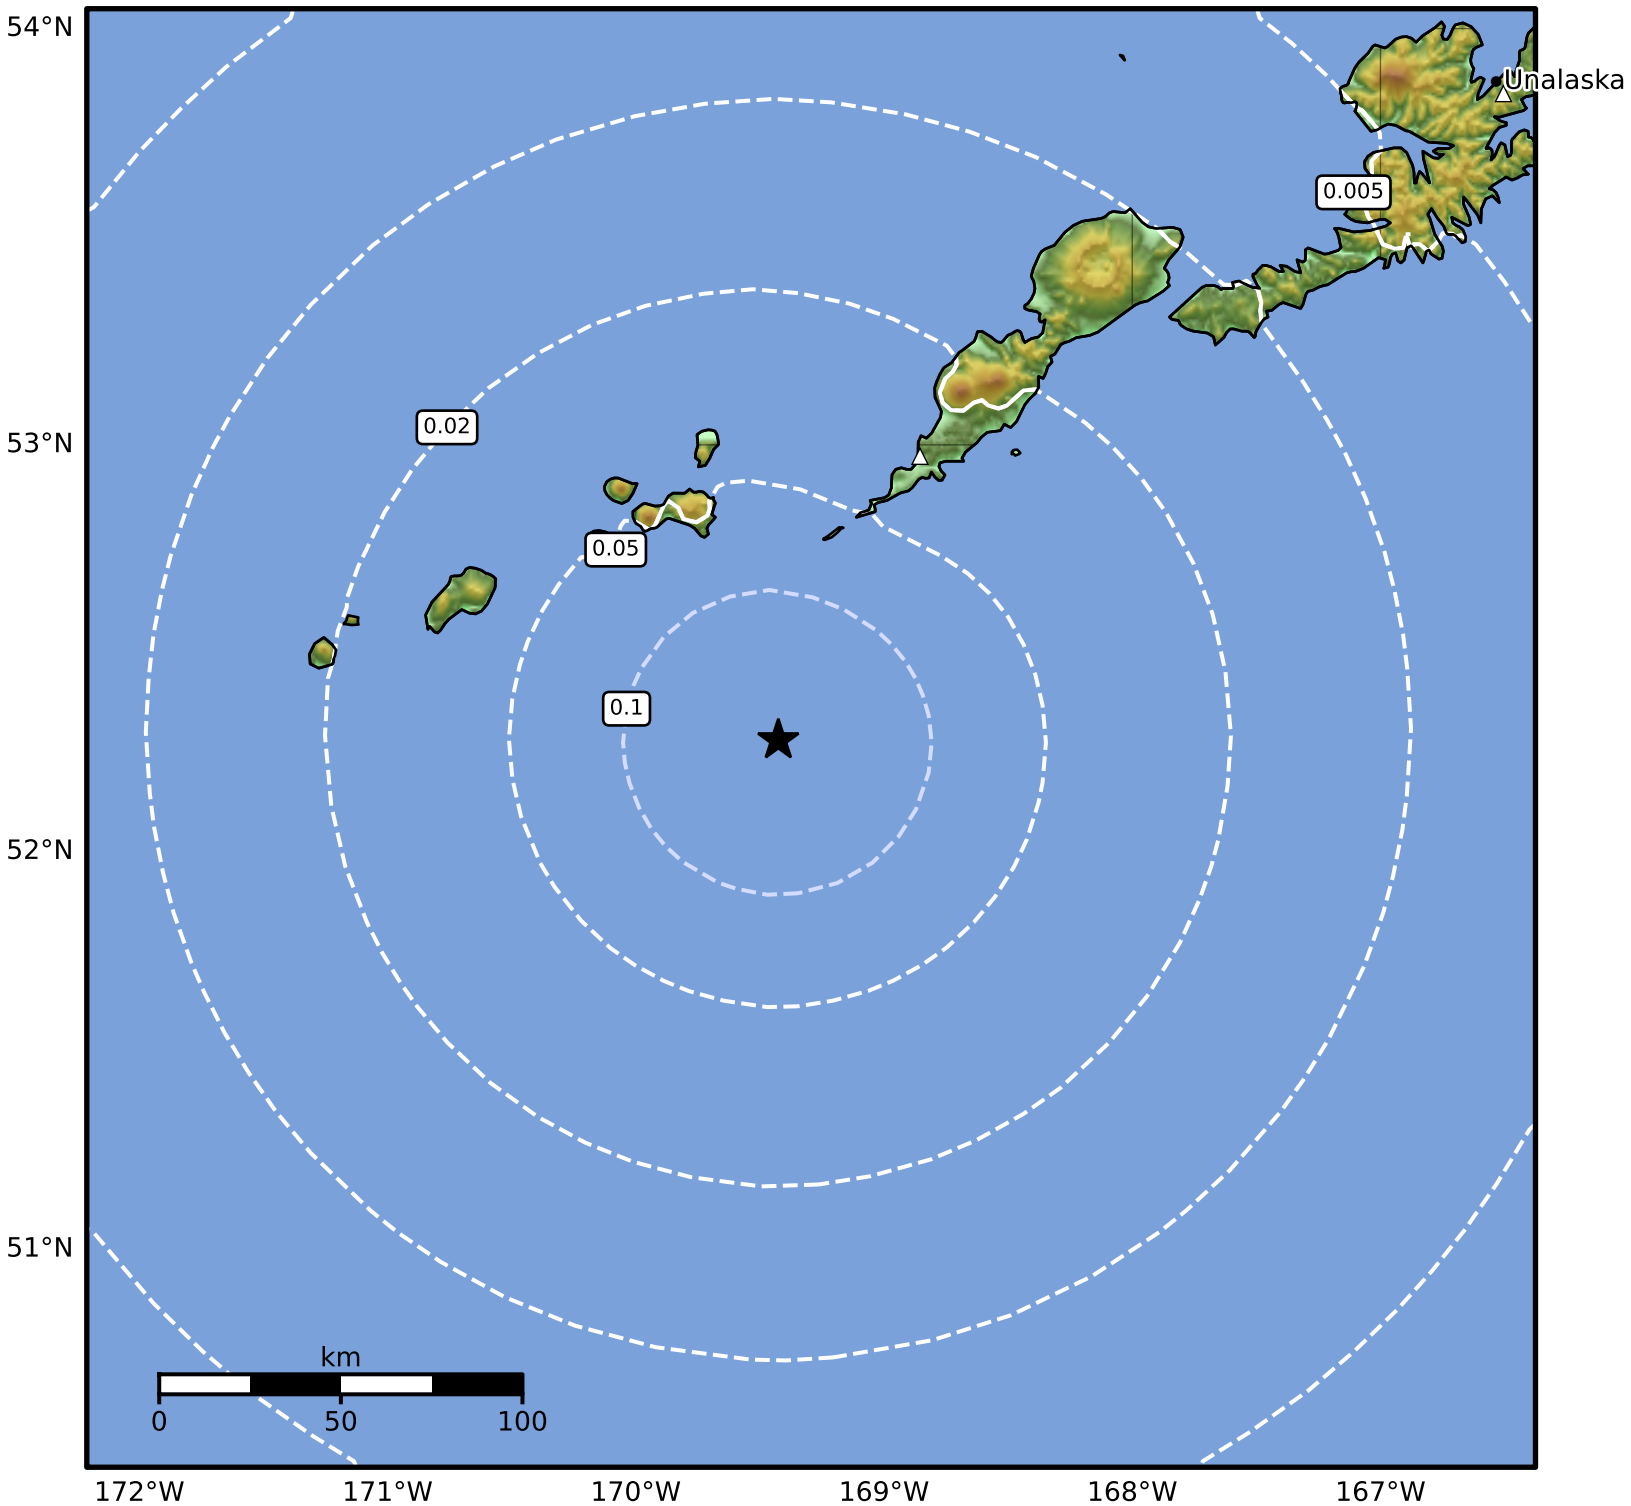

Peak Ground Acceleration Map Alaska Earthquake Center
ShakeMap: 82 km (51 miles) SSW of Nikolski
Apr 15, 2025 02:26:52 UTC M3.9 N52.28 W169.43 Depth: 45.4km ID:ak0254torzsk

Scale based on Worden et al. (2012)

Version 1: Processed 2025-04-15T02:43:06Z

△ Seismic Instrument ○ Reported Intensity

★ Epicenter