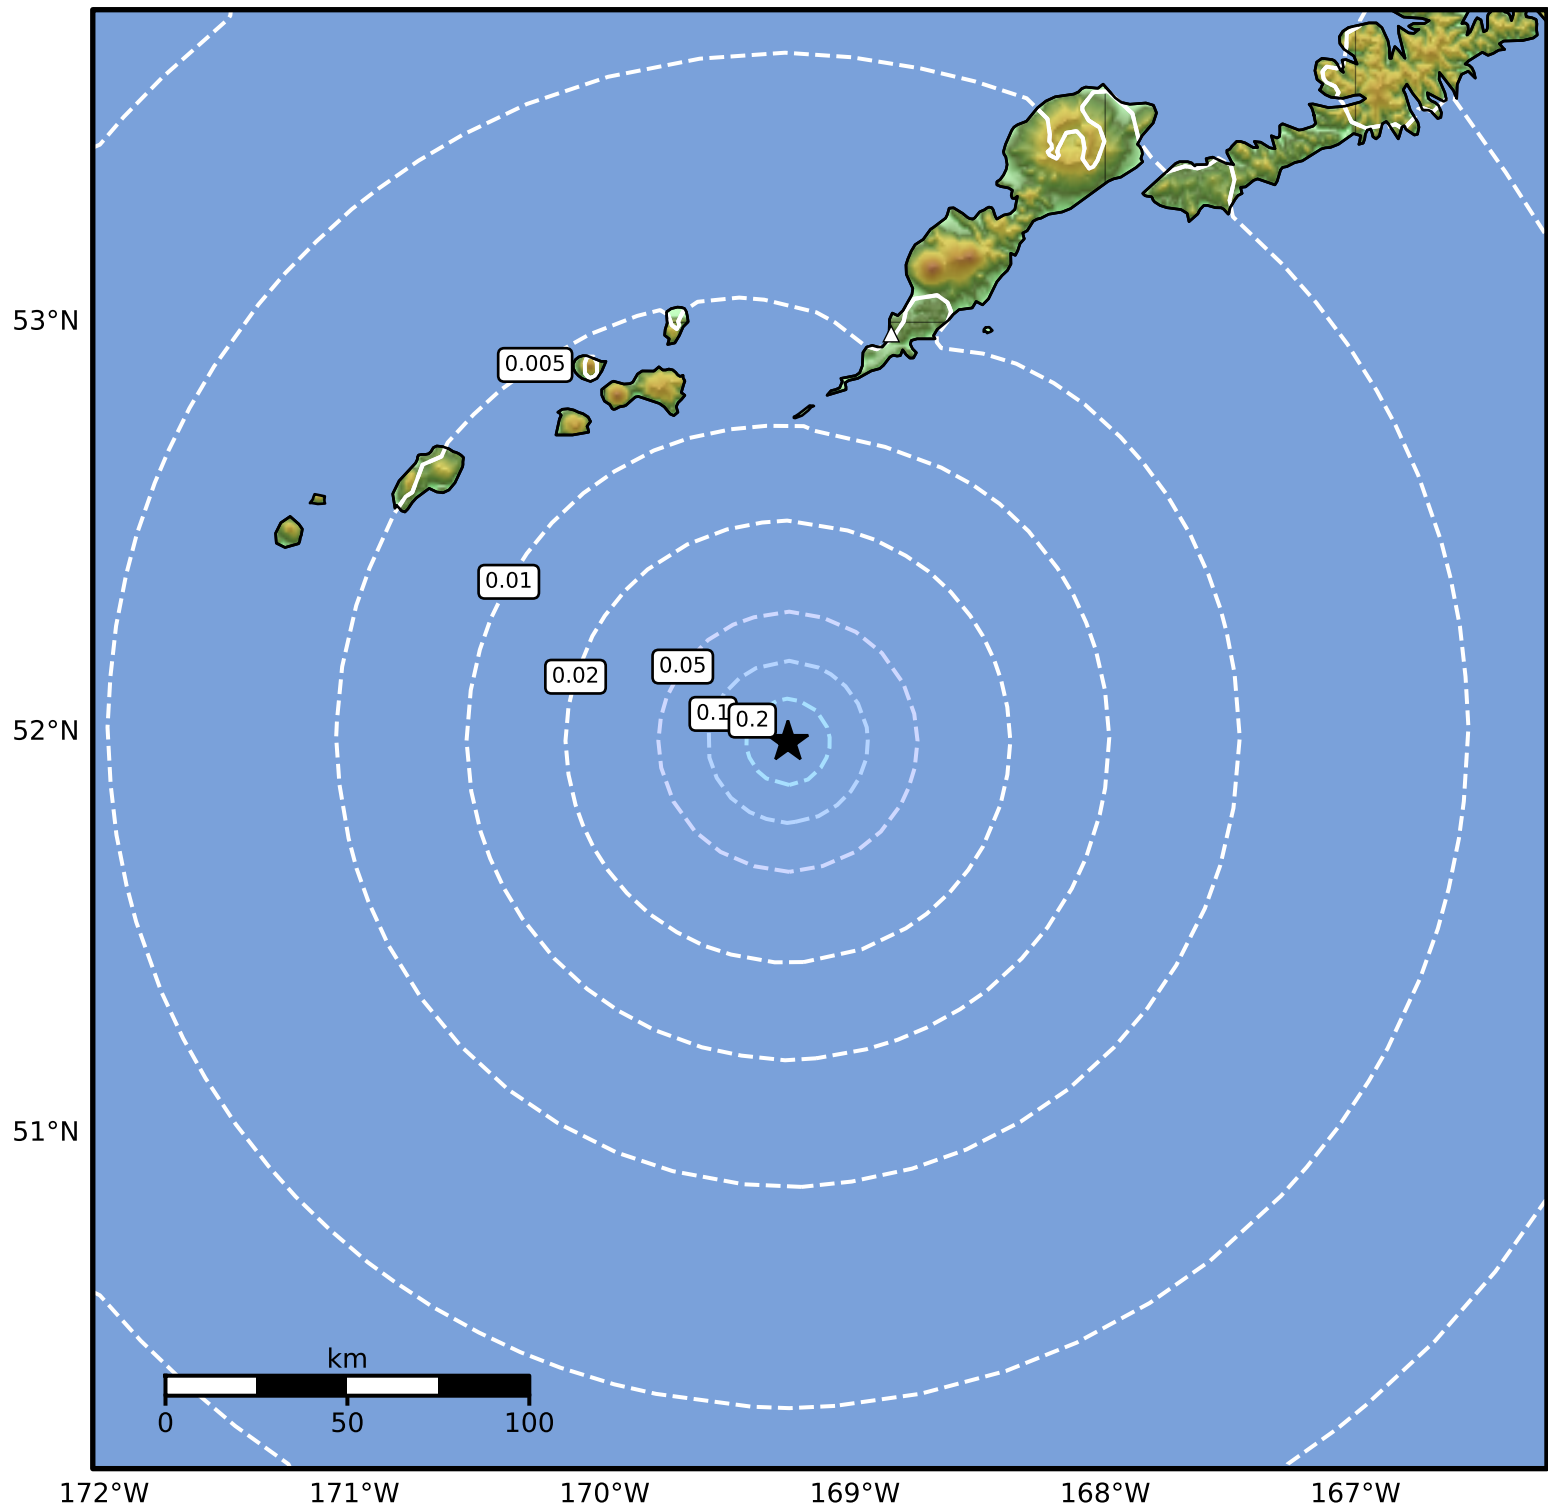

Peak Ground Velocity Map Alaska Earthquake Center
ShakeMap: 110 km (68 miles) SSW of Nikolski
Apr 15, 2025 02:26:46 UTC M3.9 N51.98 W169.27 Depth: 6.1km ID:ak0254torzsk

PGV (cm/s)	0.1	0.2	0.5	1	2	5	10	20	50	100	200
------------	-----	-----	-----	---	---	---	----	----	----	-----	-----

Scale based on Worden et al. (2012)

Version 2: Processed 2025-04-15T05:33:33Z

△ Seismic Instrument ○ Reported Intensity

★ Epicenter