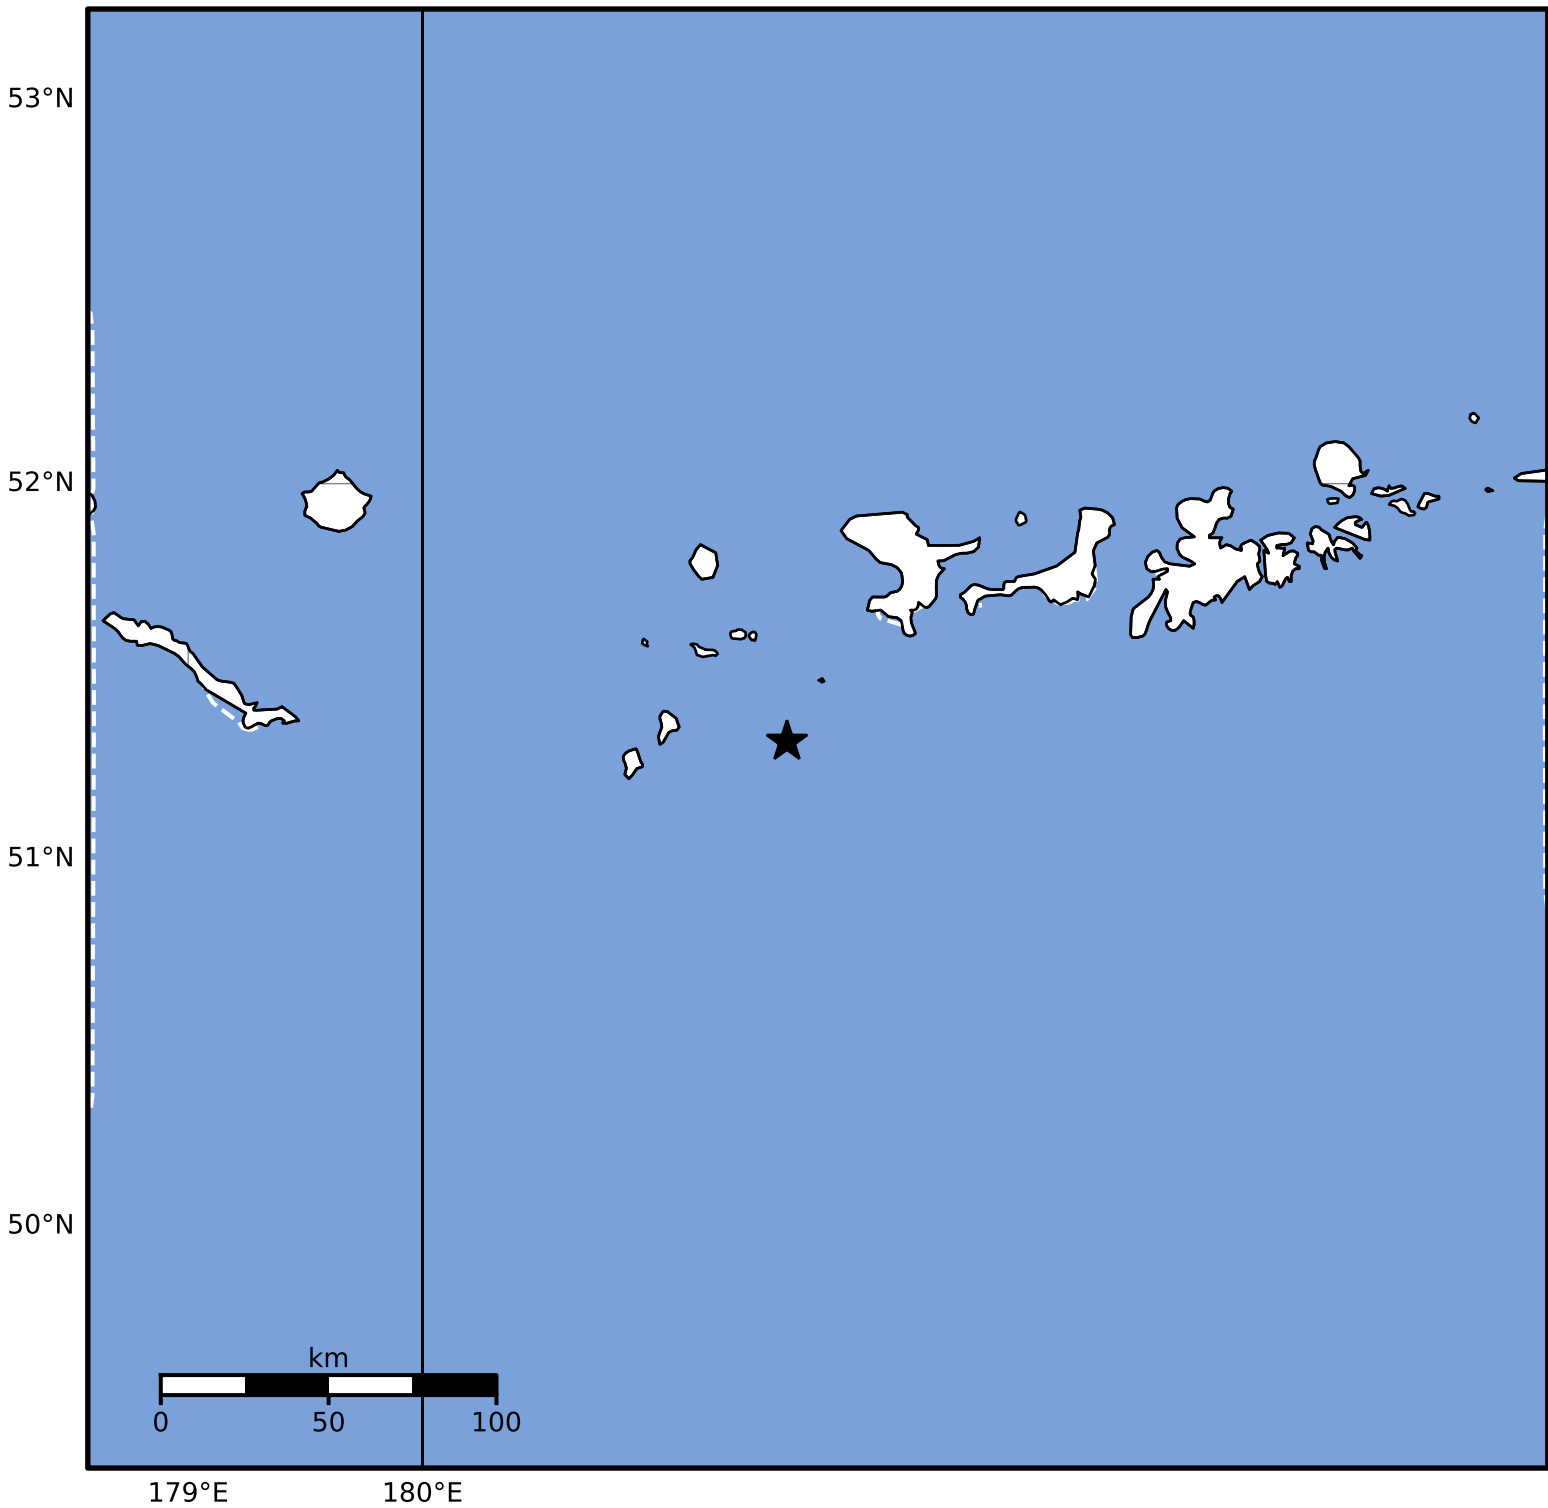

Peak Ground Velocity Map Alaska Earthquake Center  
ShakeMap: 138 km (86 miles) WSW of Adak  
Apr 16, 2025 03:49:50 UTC M5.2 N51.32 W178.44 Depth: 25.6km ID:ak0254vd1oxm

Scale based on Worden et al. (2012)

Version 1: Processed 2025-04-16T04:17:09Z

△ Seismic Instrument ○ Reported Intensity

★ Epicenter