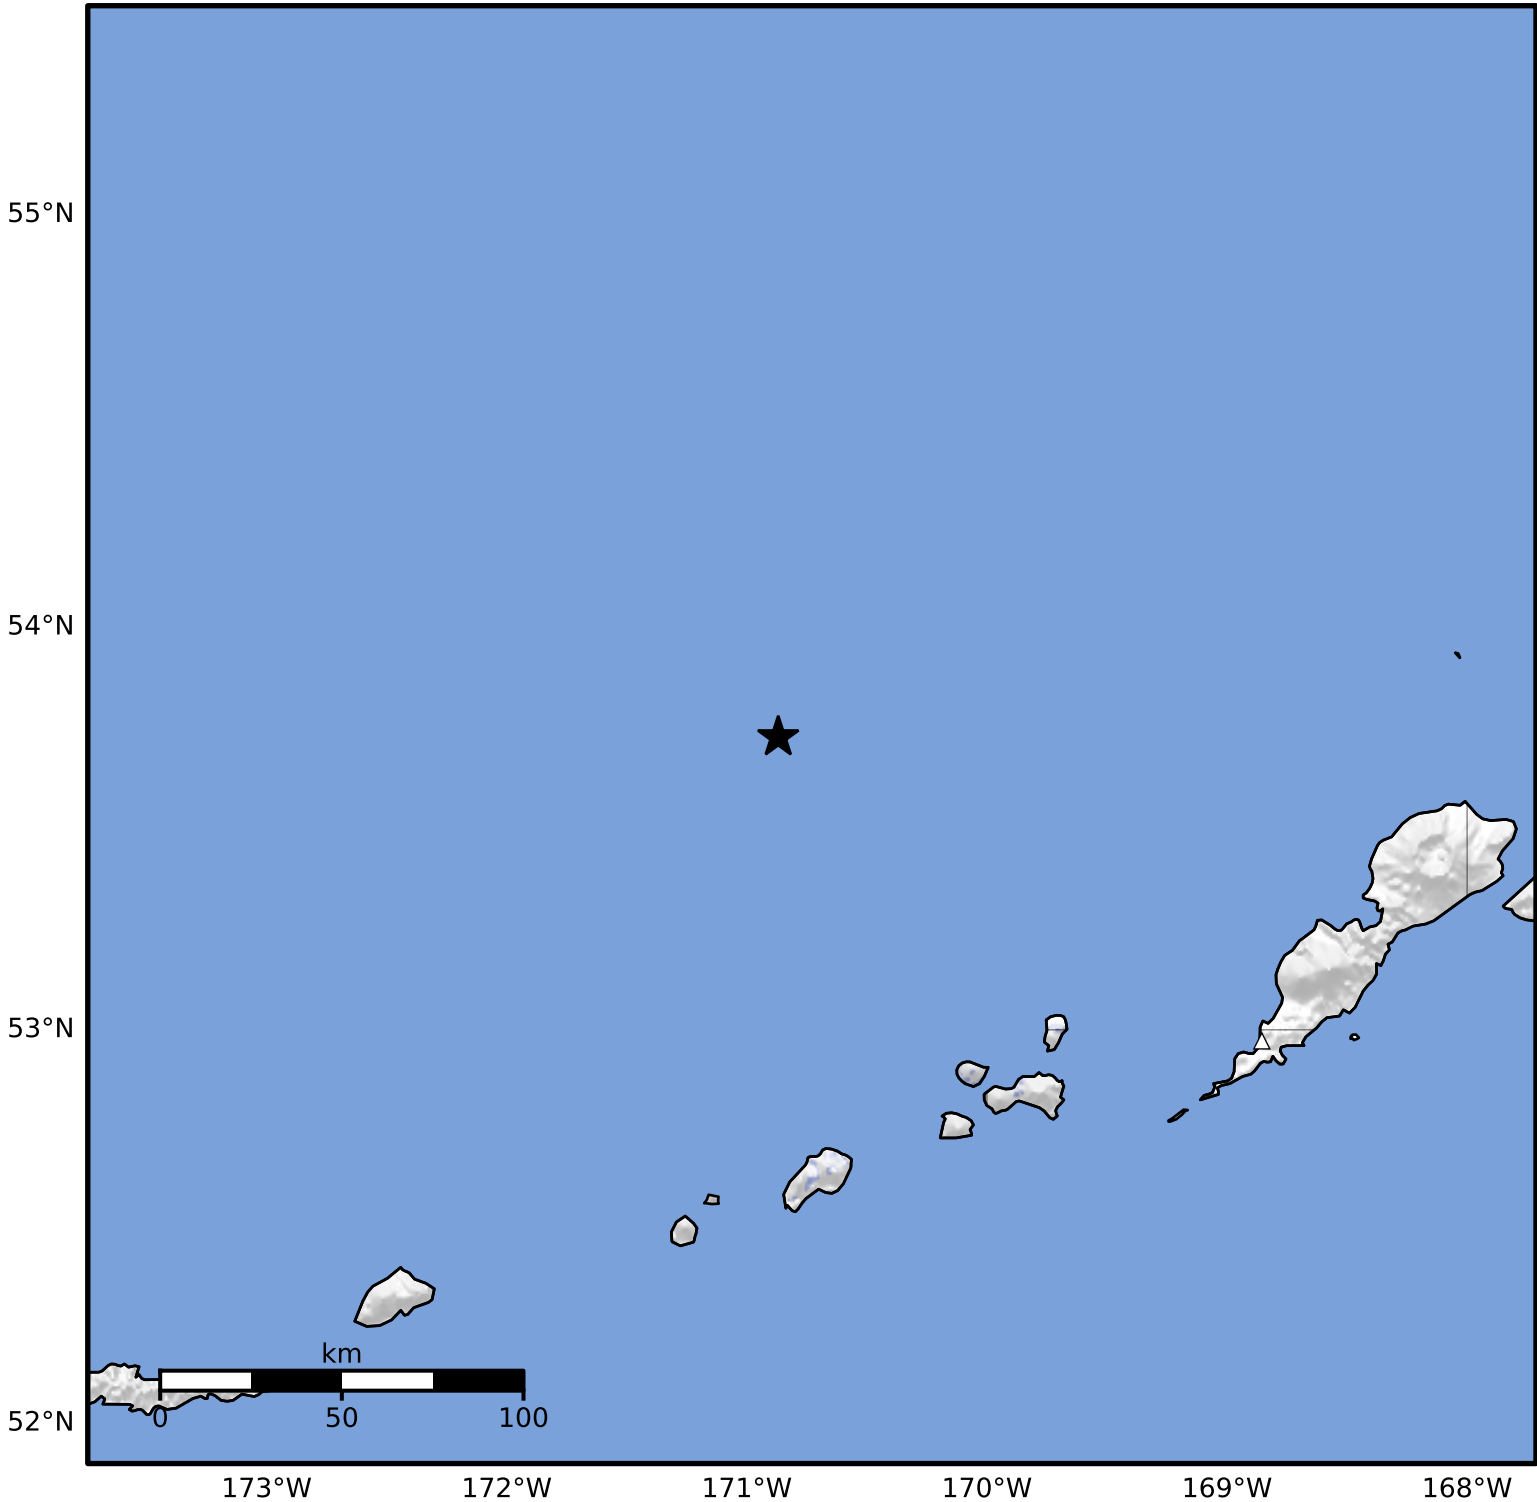

Macroseismic Intensity Map Alaska Earthquake Center
 ShakeMap: 160 km (99 miles) NW of Nikolski
 Apr 20, 2025 08:59:03 UTC M3.9 N53.73 W170.87 Depth: 16.7km ID:ak0255228ax6

SHAKING	Not felt	Weak	Light	Moderate	Strong	Very strong	Severe	Violent	Extreme
DAMAGE	None	None	None	Very light	Light	Moderate	Moderate/heavy	Heavy	Very heavy
PGA(%g)	<0.0464	0.297	2.76	6.2	11.5	21.5	40.1	74.7	>139
PGV(cm/s)	<0.0215	0.135	1.41	4.65	9.64	20	41.4	85.8	>178
INTENSITY	I	II-III	IV	V	VI	VII	VIII	IX	X+

Scale based on Worden et al. (2012)

Version 2: Processed 2025-04-20T18:20:14Z

△ Seismic Instrument ○ Reported Intensity

★ Epicenter