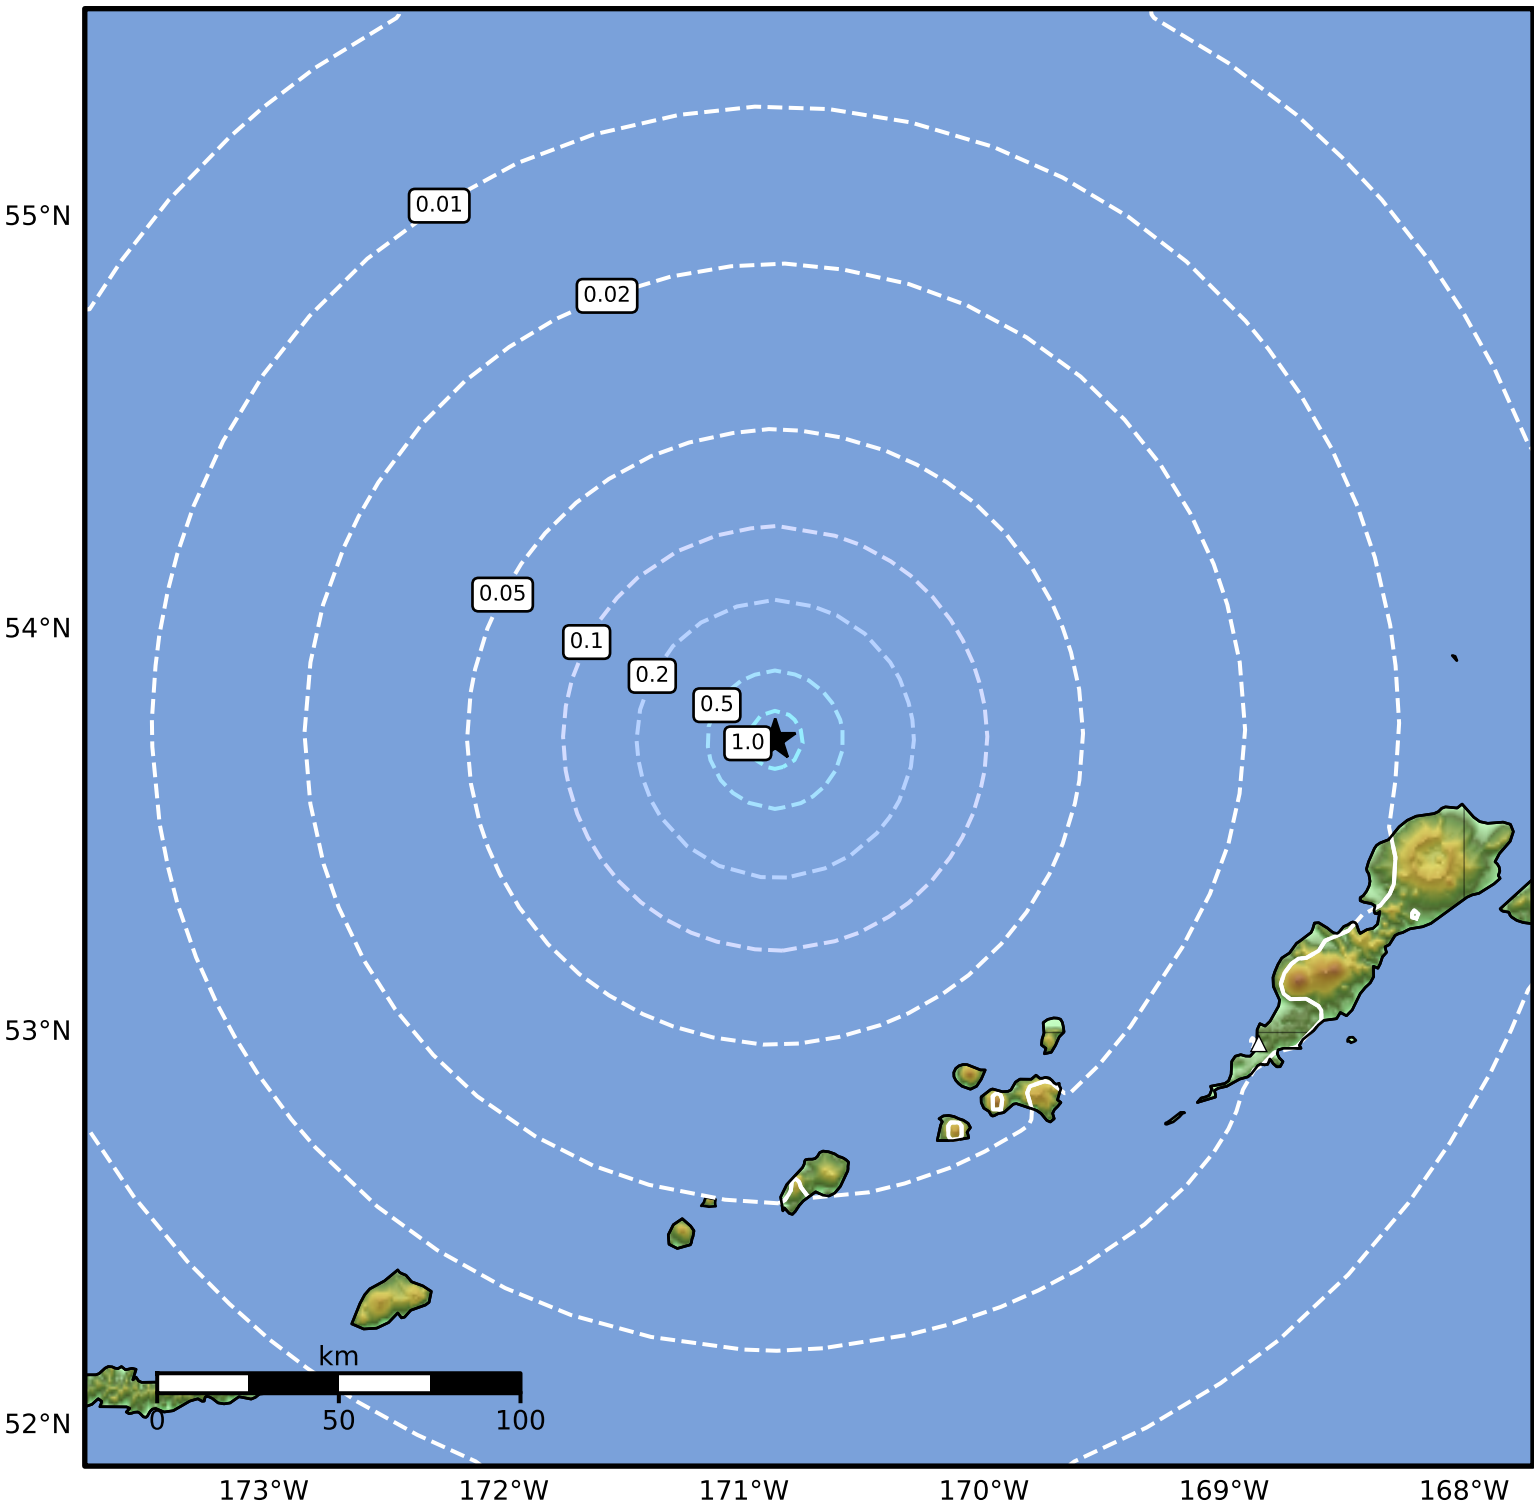

Peak Ground Acceleration Map Alaska Earthquake Center  
 ShakeMap: 160 km (99 miles) NW of Nikolski  
 Apr 20, 2025 08:59:03 UTC M3.9 N53.73 W170.87 Depth: 16.7km ID:ak0255228ax6

PGA (%g)	0.1	0.2	0.5	1	2	5	10	20	50	100	200
----------	-----	-----	-----	---	---	---	----	----	----	-----	-----

Scale based on Worden et al. (2012)

Version 2: Processed 2025-04-20T18:20:14Z

△ Seismic Instrument ○ Reported Intensity

★ Epicenter