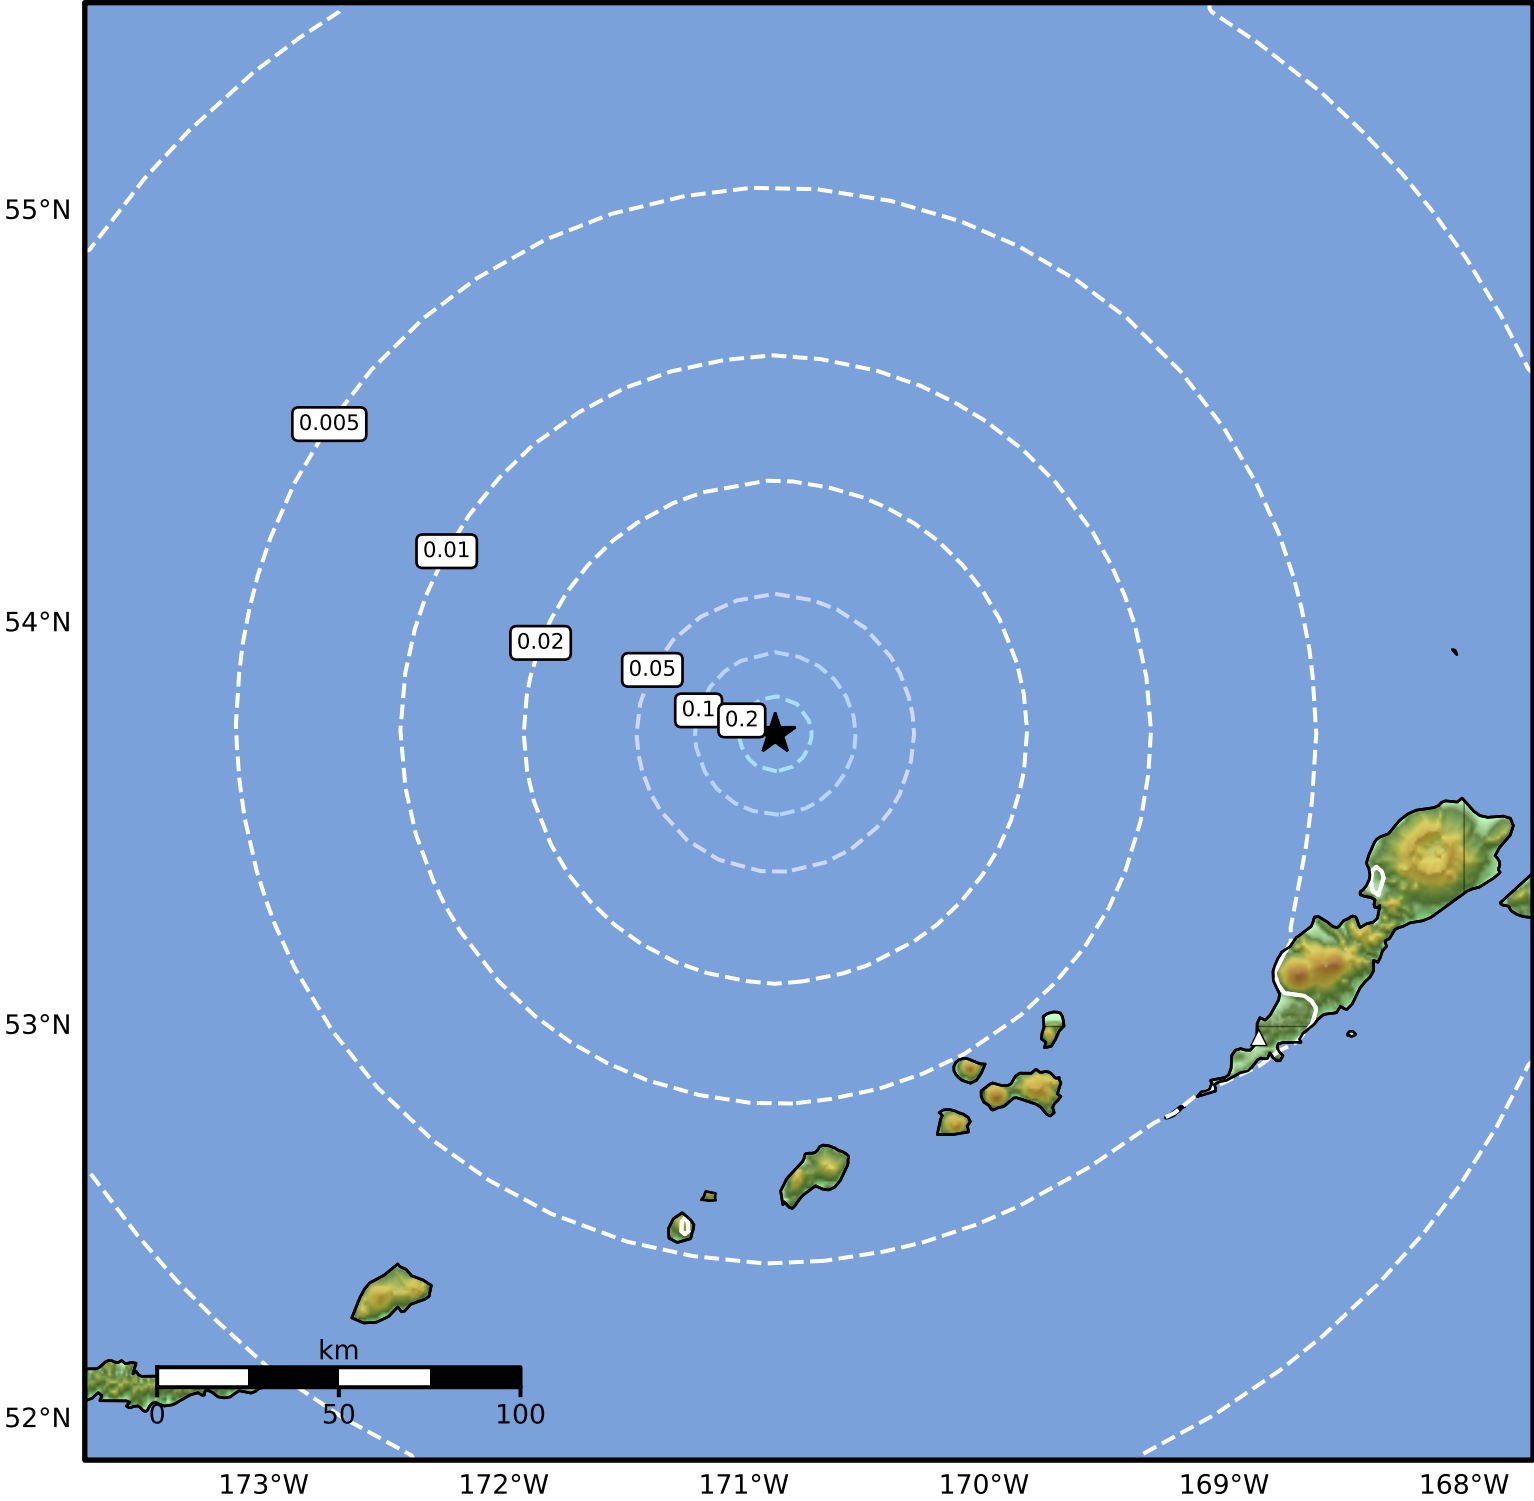

Peak Ground Velocity Map Alaska Earthquake Center
ShakeMap: 160 km (99 miles) NW of Nikolski
Apr 20, 2025 08:59:03 UTC M3.9 N53.73 W170.87 Depth: 16.7km ID:ak0255228ax6

PGV (cm/s)	0.1	0.2	0.5	1	2	5	10	20	50	100	200
------------	-----	-----	-----	---	---	---	----	----	----	-----	-----

Scale based on Worden et al. (2012)

Version 2: Processed 2025-04-20T18:20:14Z

△ Seismic Instrument ○ Reported Intensity ★ Epicenter