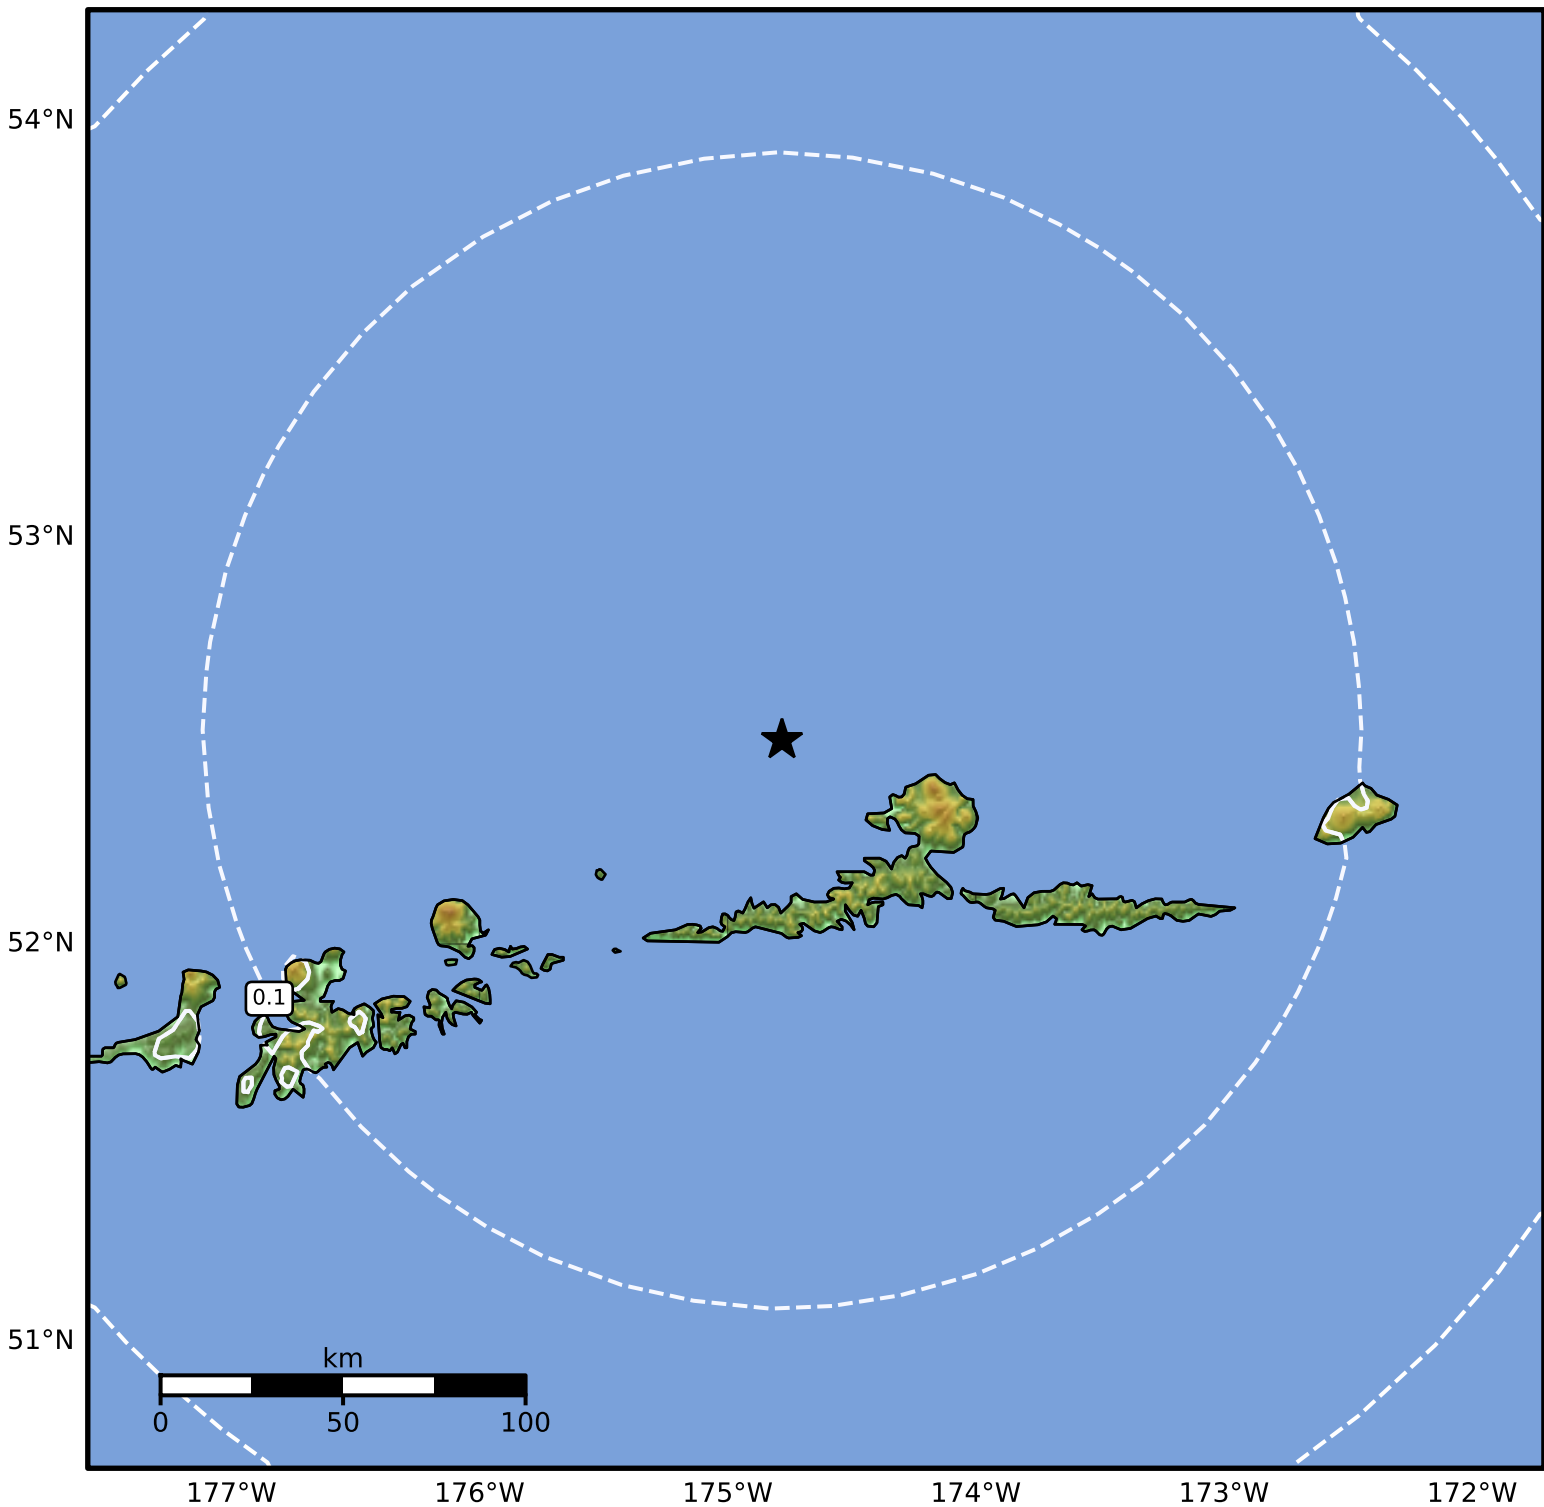

0.3 Second Peak Spectral Acceleration Map Alaska Earthquake Center
ShakeMap: 53 km (33 miles) NW of Atka
Apr 25, 2025 01:21:51 UTC M3.7 N52.50 W174.78 Depth: 194.2km ID:ak0255a7iyfk

SA(0.3) (%g)	0.1	0.2	0.5	1	2	5	10	20	50	100	200
--------------	-----	-----	-----	---	---	---	----	----	----	-----	-----

Scale based on Worden et al. (2012)

Version 2: Processed 2025-04-25T01:53:27Z

△ Seismic Instrument ○ Reported Intensity

★ Epicenter