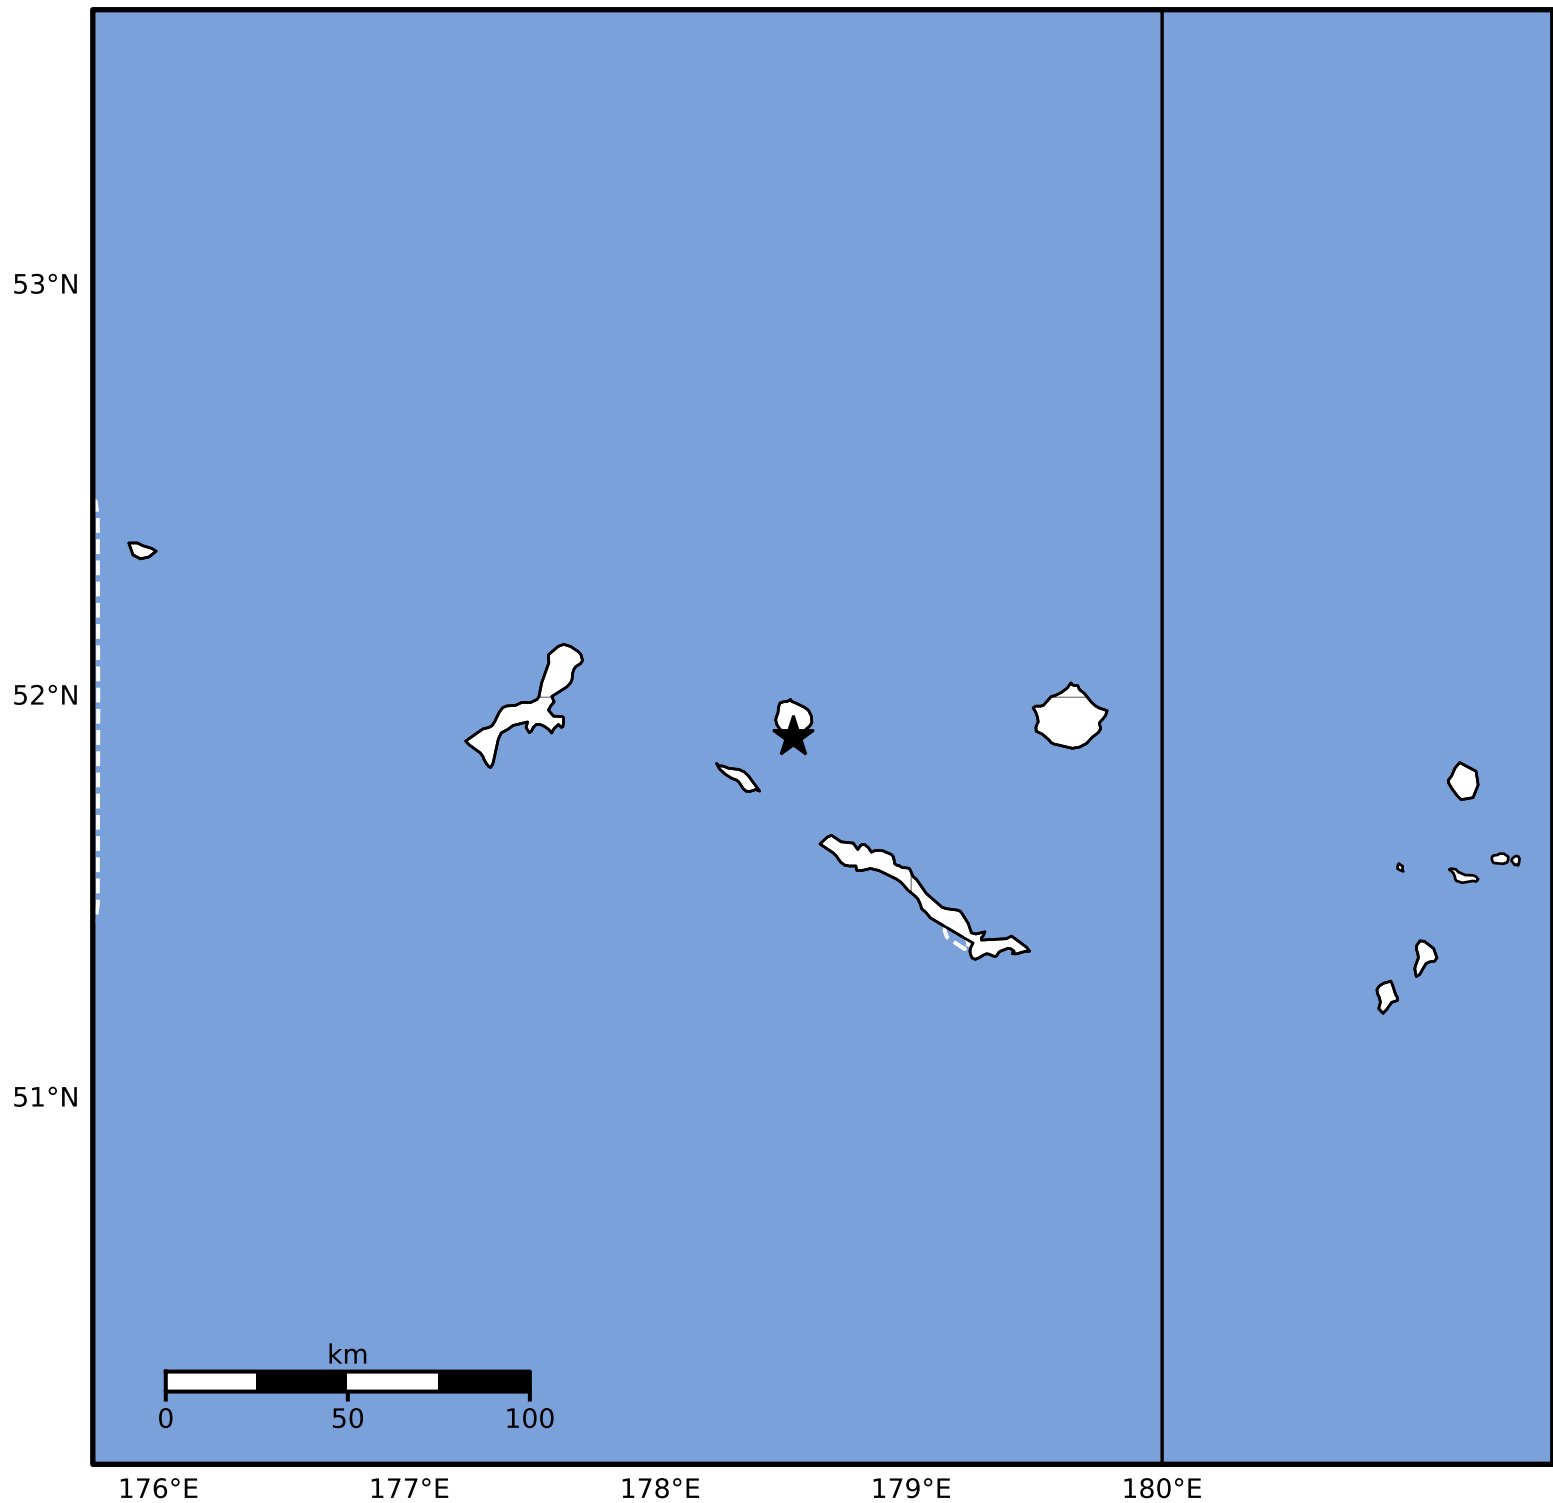

Peak Ground Acceleration Map Alaska Earthquake Center
ShakeMap: 53 km (33 miles) NW of Amchitka
May 06, 2025 05:30:54 UTC M3.9 N51.90 E178.53 Depth: 118.7km ID:ak0255sgvjrr

Scale based on Worden et al. (2012)

Version 2: Processed 2025-05-06T10:14:57Z

△ Seismic Instrument ○ Reported Intensity

★ Epicenter