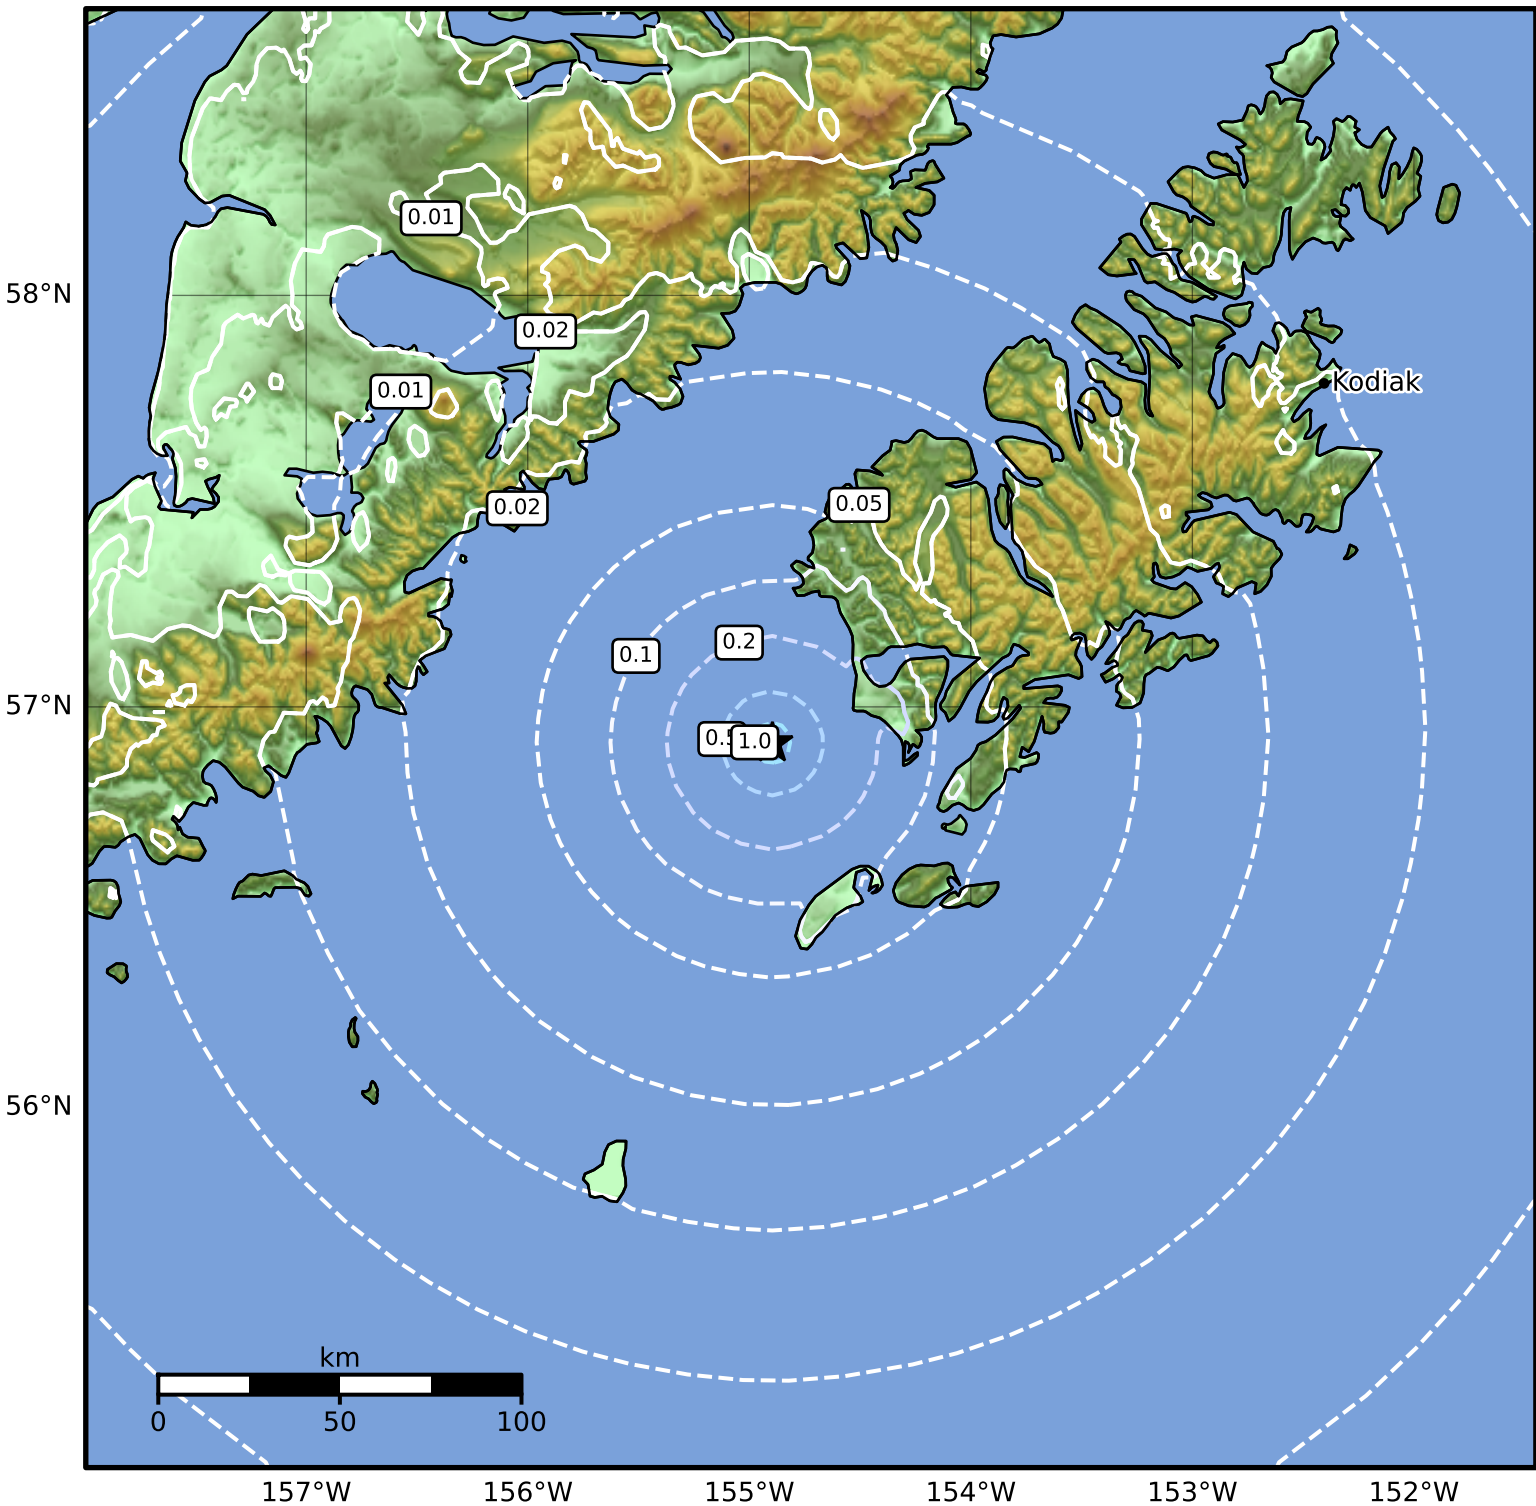

0.3 Second Peak Spectral Acceleration Map Alaska Earthquake Center
 ShakeMap: 44 km (27 miles) W of Akhiok
 May 12, 2025 23:52:46 UTC M3.6 N56.91 W154.90 Depth: 12.2km ID:ak02562oy117

SA(0.3) (%g)	0.1	0.2	0.5	1	2	5	10	20	50	100	200
--------------	-----	-----	-----	---	---	---	----	----	----	-----	-----

Scale based on Worden et al. (2012)

Version 2: Processed 2025-05-13T00:04:48Z

△ Seismic Instrument ○ Reported Intensity

★ Epicenter