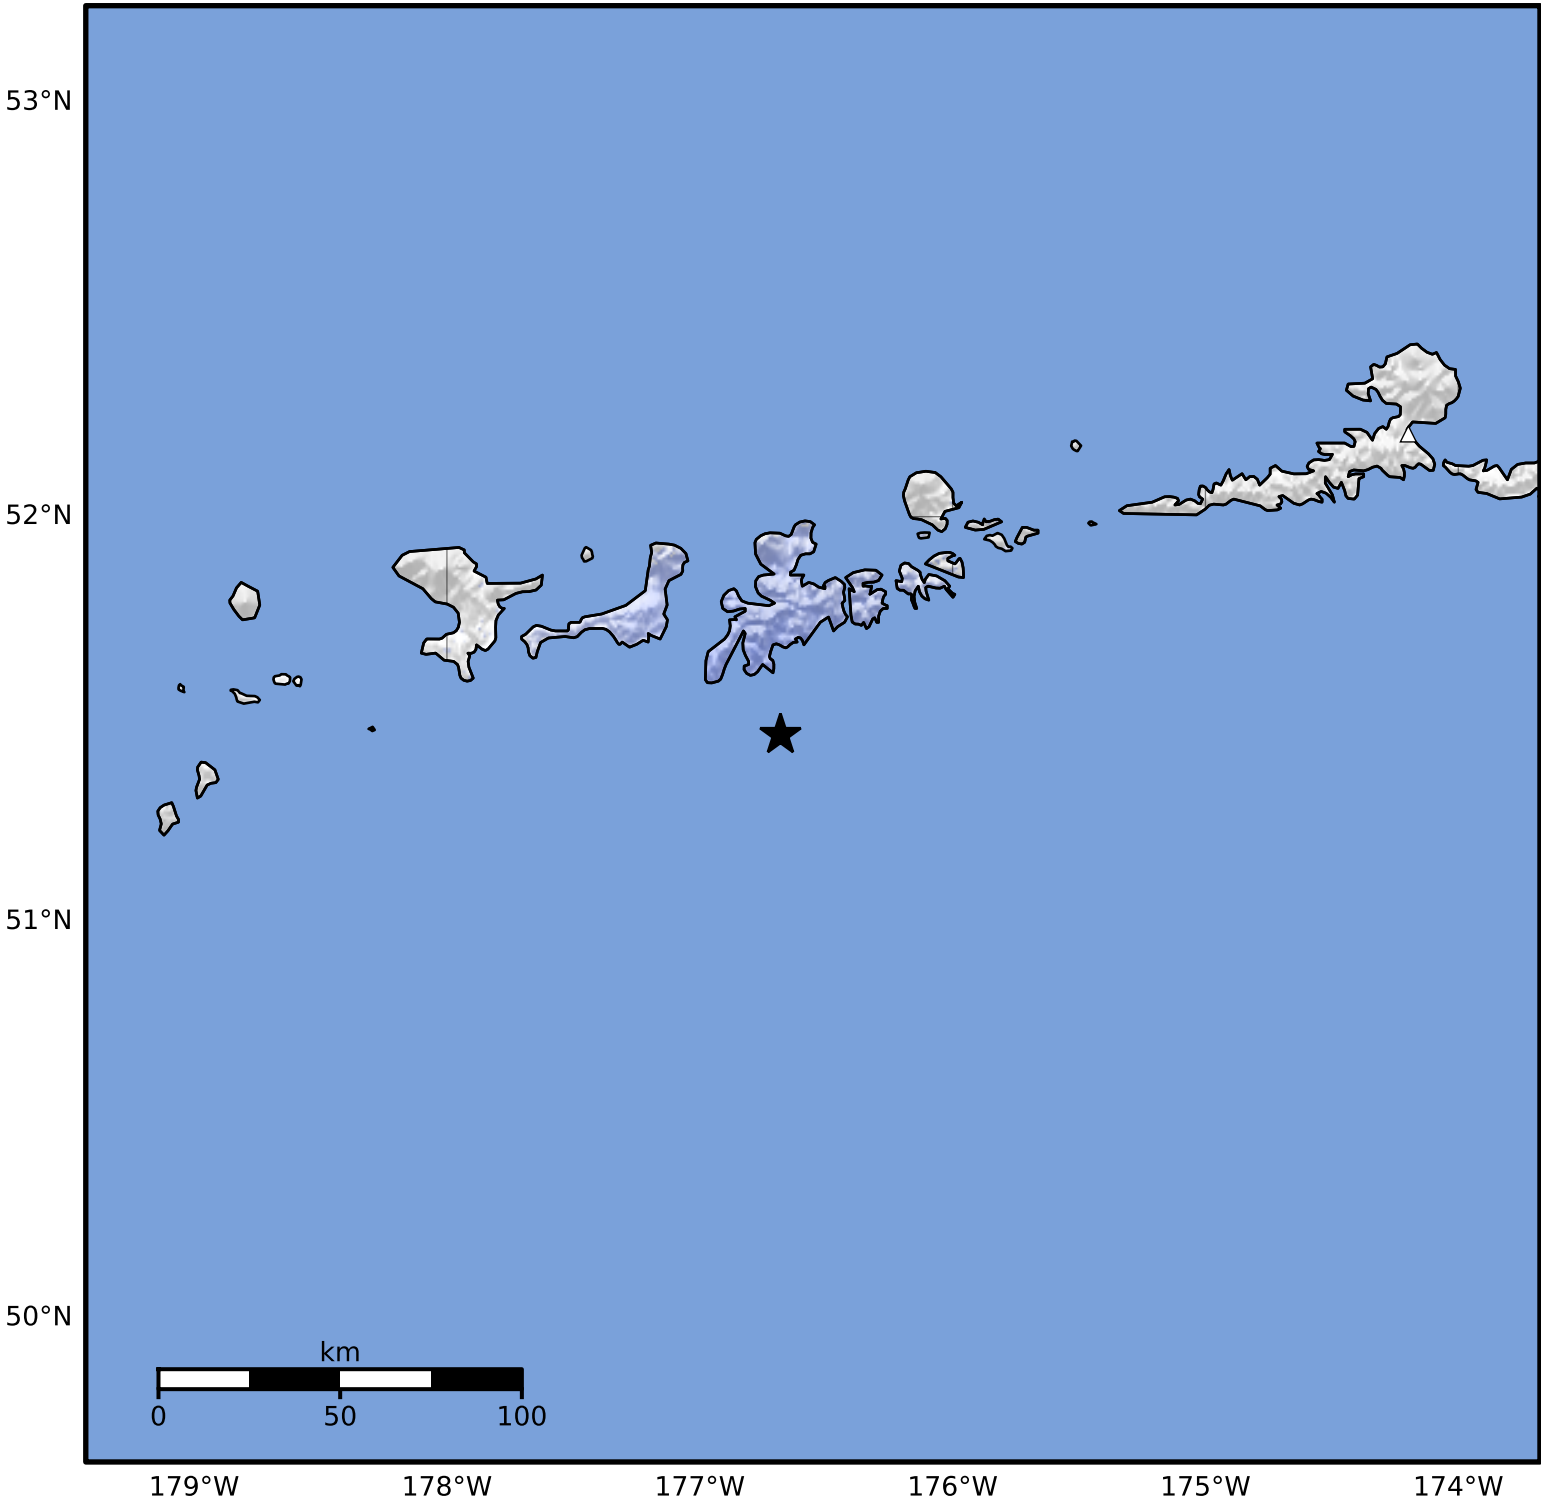

Macroseismic Intensity Map Alaska Earthquake Center
 ShakeMap: 46 km (29 miles) S of Adak
 Jul 20, 2025 21:37:50 UTC M3.6 N51.46 W176.68 Depth: 34.1km ID:ak02598rqvvs

SHAKING	Not felt	Weak	Light	Moderate	Strong	Very strong	Severe	Violent	Extreme
DAMAGE	None	None	None	Very light	Light	Moderate	Moderate/heavy	Heavy	Very heavy
PGA(%g)	<0.0464	0.297	2.76	6.2	11.5	21.5	40.1	74.7	>139
PGV(cm/s)	<0.0215	0.135	1.41	4.65	9.64	20	41.4	85.8	>178
INTENSITY	I	II-III	IV	V	VI	VII	VIII	IX	X+

Scale based on Worden et al. (2012)

Version 1: Processed 2025-07-20T23:35:26Z

△ Seismic Instrument ○ Reported Intensity

★ Epicenter