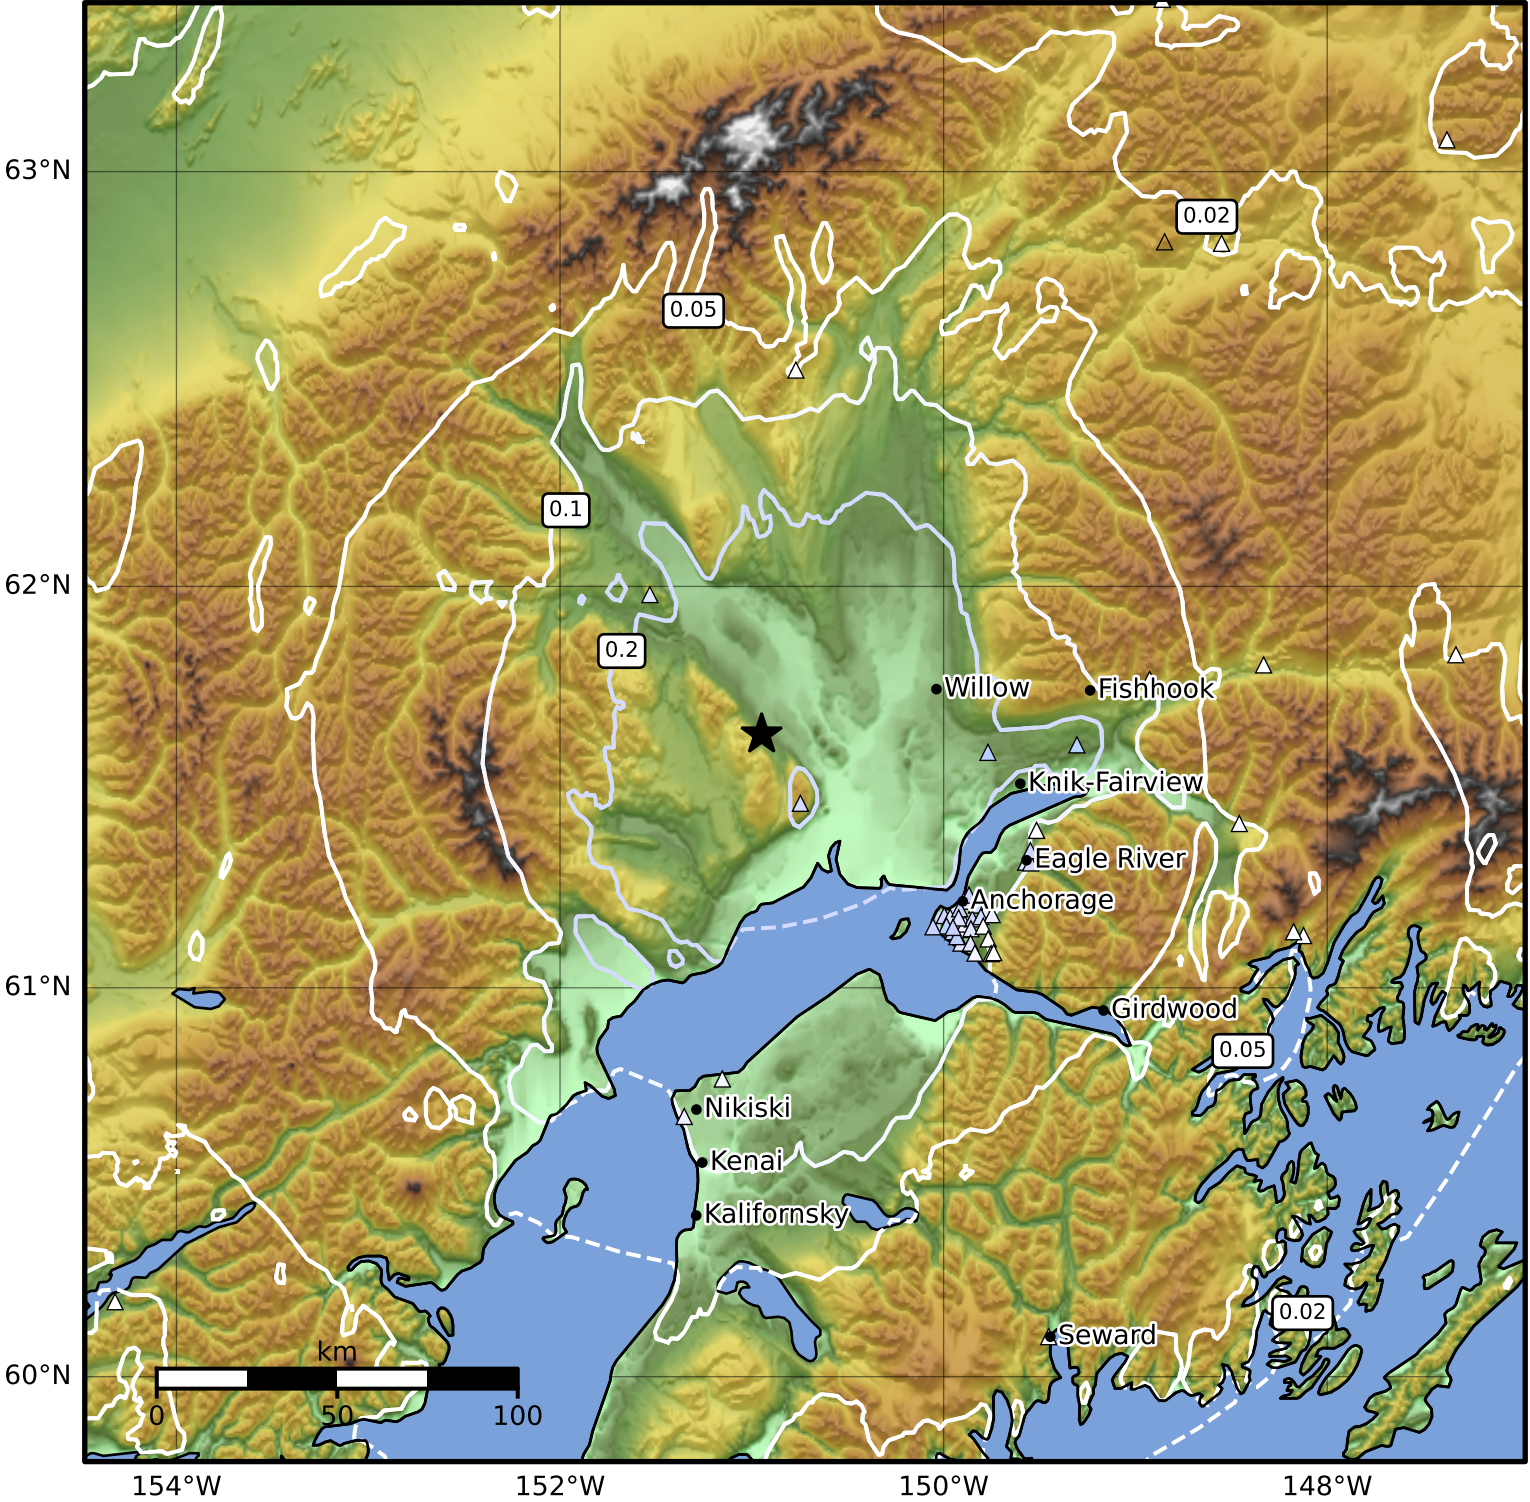

0.3 Second Peak Spectral Acceleration Map Alaska Earthquake Center
 ShakeMap: 38 km (24 miles) SSE of Skwentna
 Jan 06, 2025 15:43:28 UTC M3.6 N61.64 W150.95 Depth: 64.2km ID:ak025a6euyz

SA(0.3) (%g)	0.1	0.2	0.5	1	2	5	10	20	50	100	200
--------------	-----	-----	-----	---	---	---	----	----	----	-----	-----

Scale based on Worden et al. (2012)

Version 2: Processed 2025-01-06T17:04:52Z

△ Seismic Instrument ○ Reported Intensity ★ Epicenter