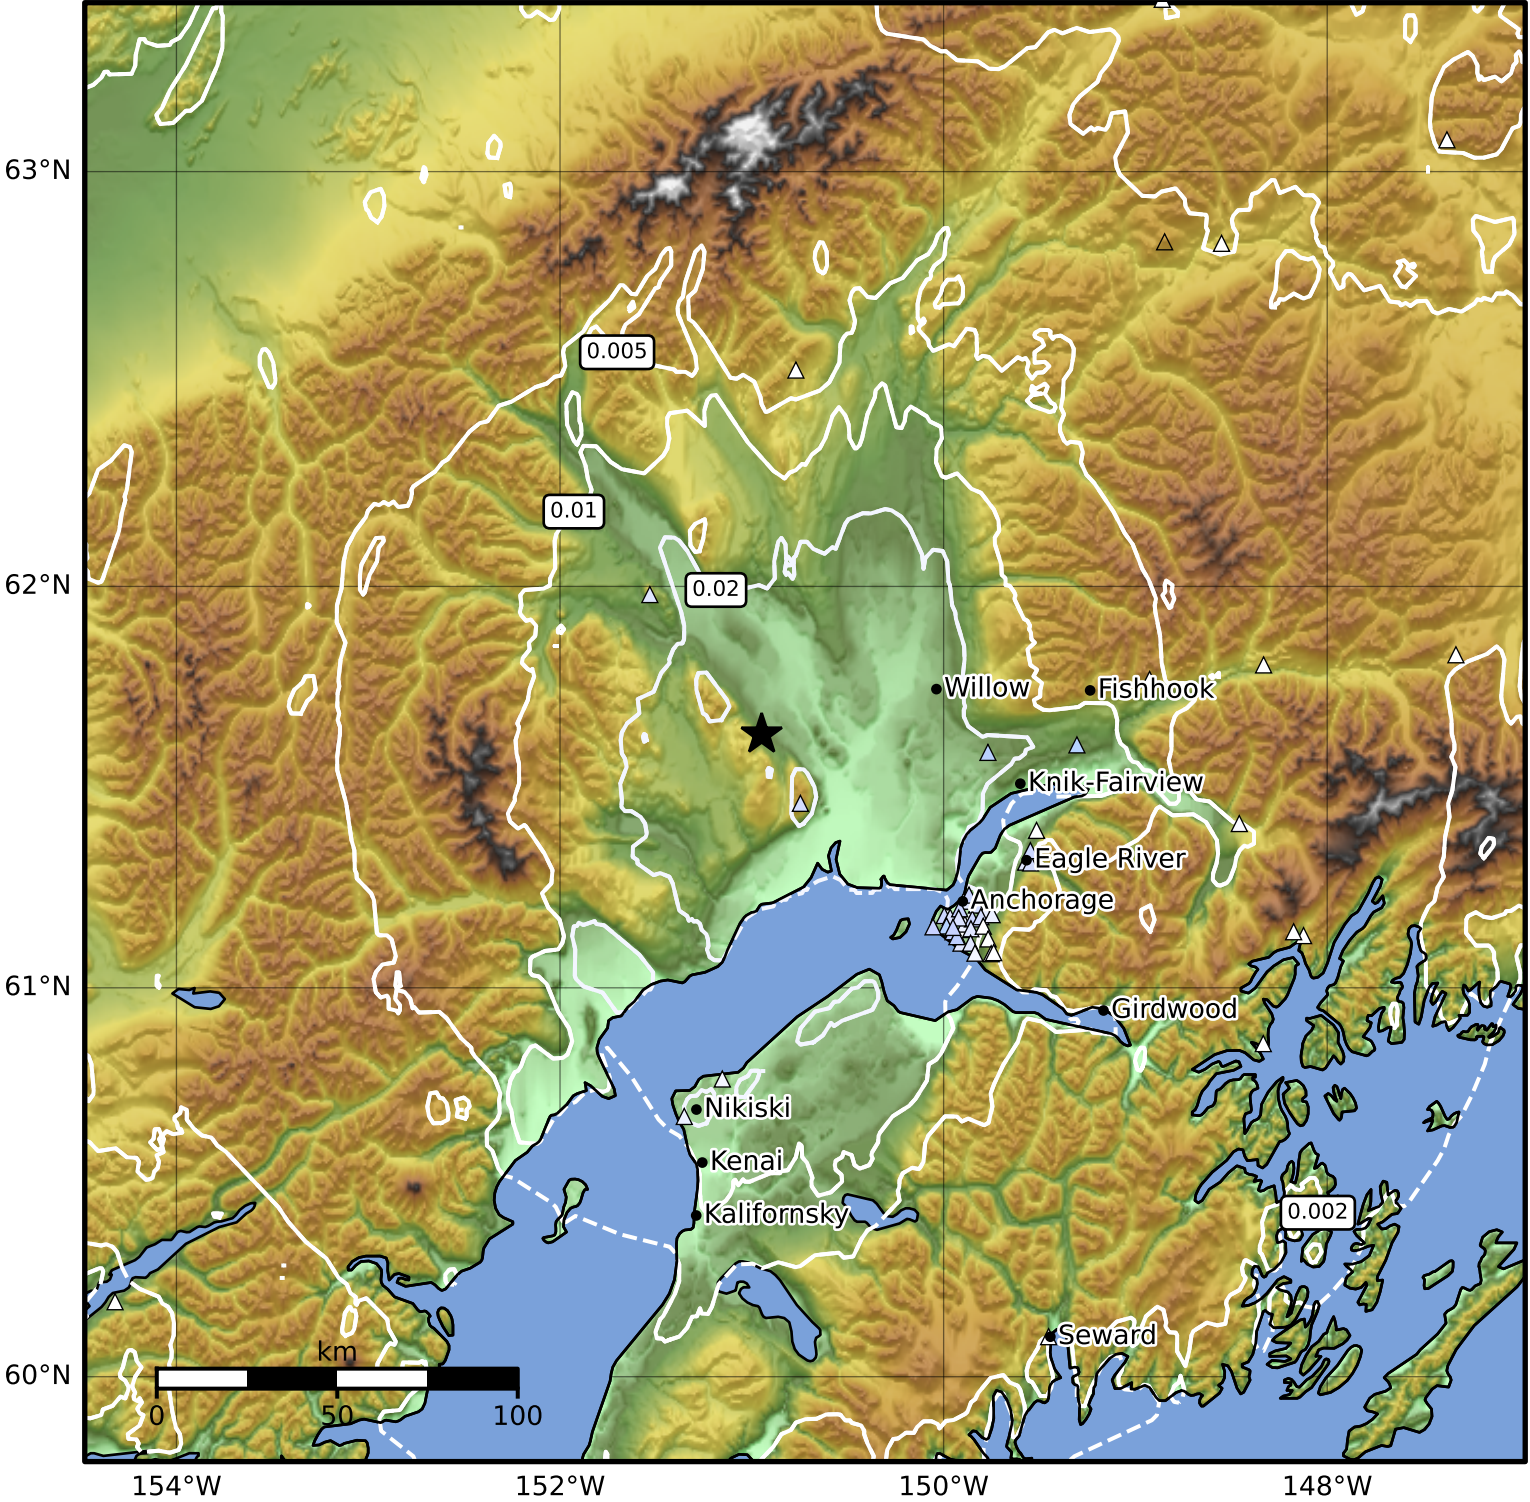

1.0 Second Peak Spectral Acceleration Map Alaska Earthquake Center
 ShakeMap: 38 km (24 miles) SSE of Skwentna
 Jan 06, 2025 15:43:28 UTC M3.6 N61.64 W150.95 Depth: 64.2km ID:ak025a6euyz

SA(1.0) (%g)	0.1	0.2	0.5	1	2	5	10	20	50	100	200
--------------	-----	-----	-----	---	---	---	----	----	----	-----	-----

Scale based on Worden et al. (2012)

Version 2: Processed 2025-01-06T17:04:52Z

△ Seismic Instrument ○ Reported Intensity ★ Epicenter