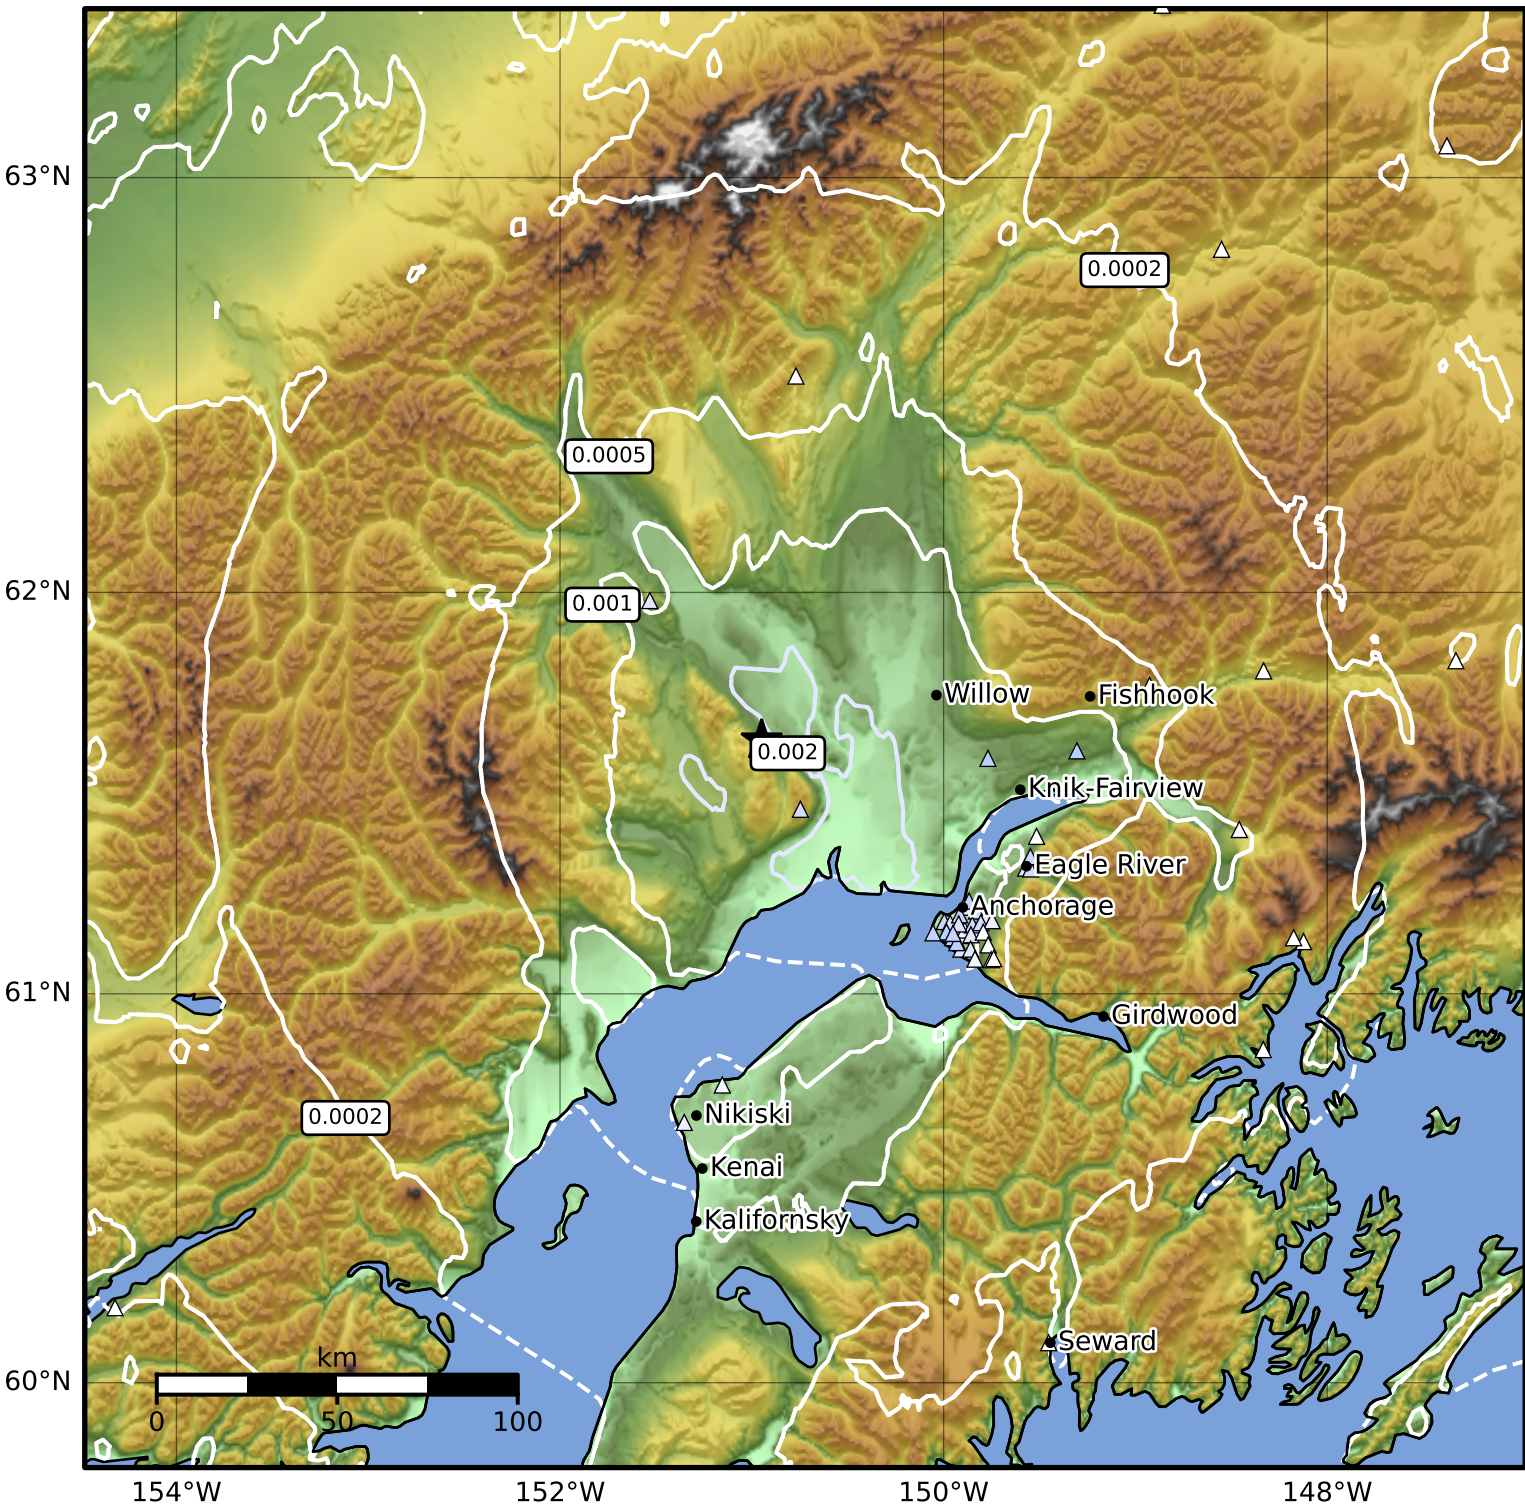

3.0 Second Peak Spectral Acceleration Map Alaska Earthquake Center
 ShakeMap: 38 km (24 miles) SSE of Skwentna
 Jan 06, 2025 15:43:28 UTC M3.6 N61.64 W150.95 Depth: 64.2km ID:ak025a6euyz

Scale based on Worden et al. (2012)

Version 2: Processed 2025-01-06T17:04:52Z

△ Seismic Instrument ○ Reported Intensity

★ Epicenter