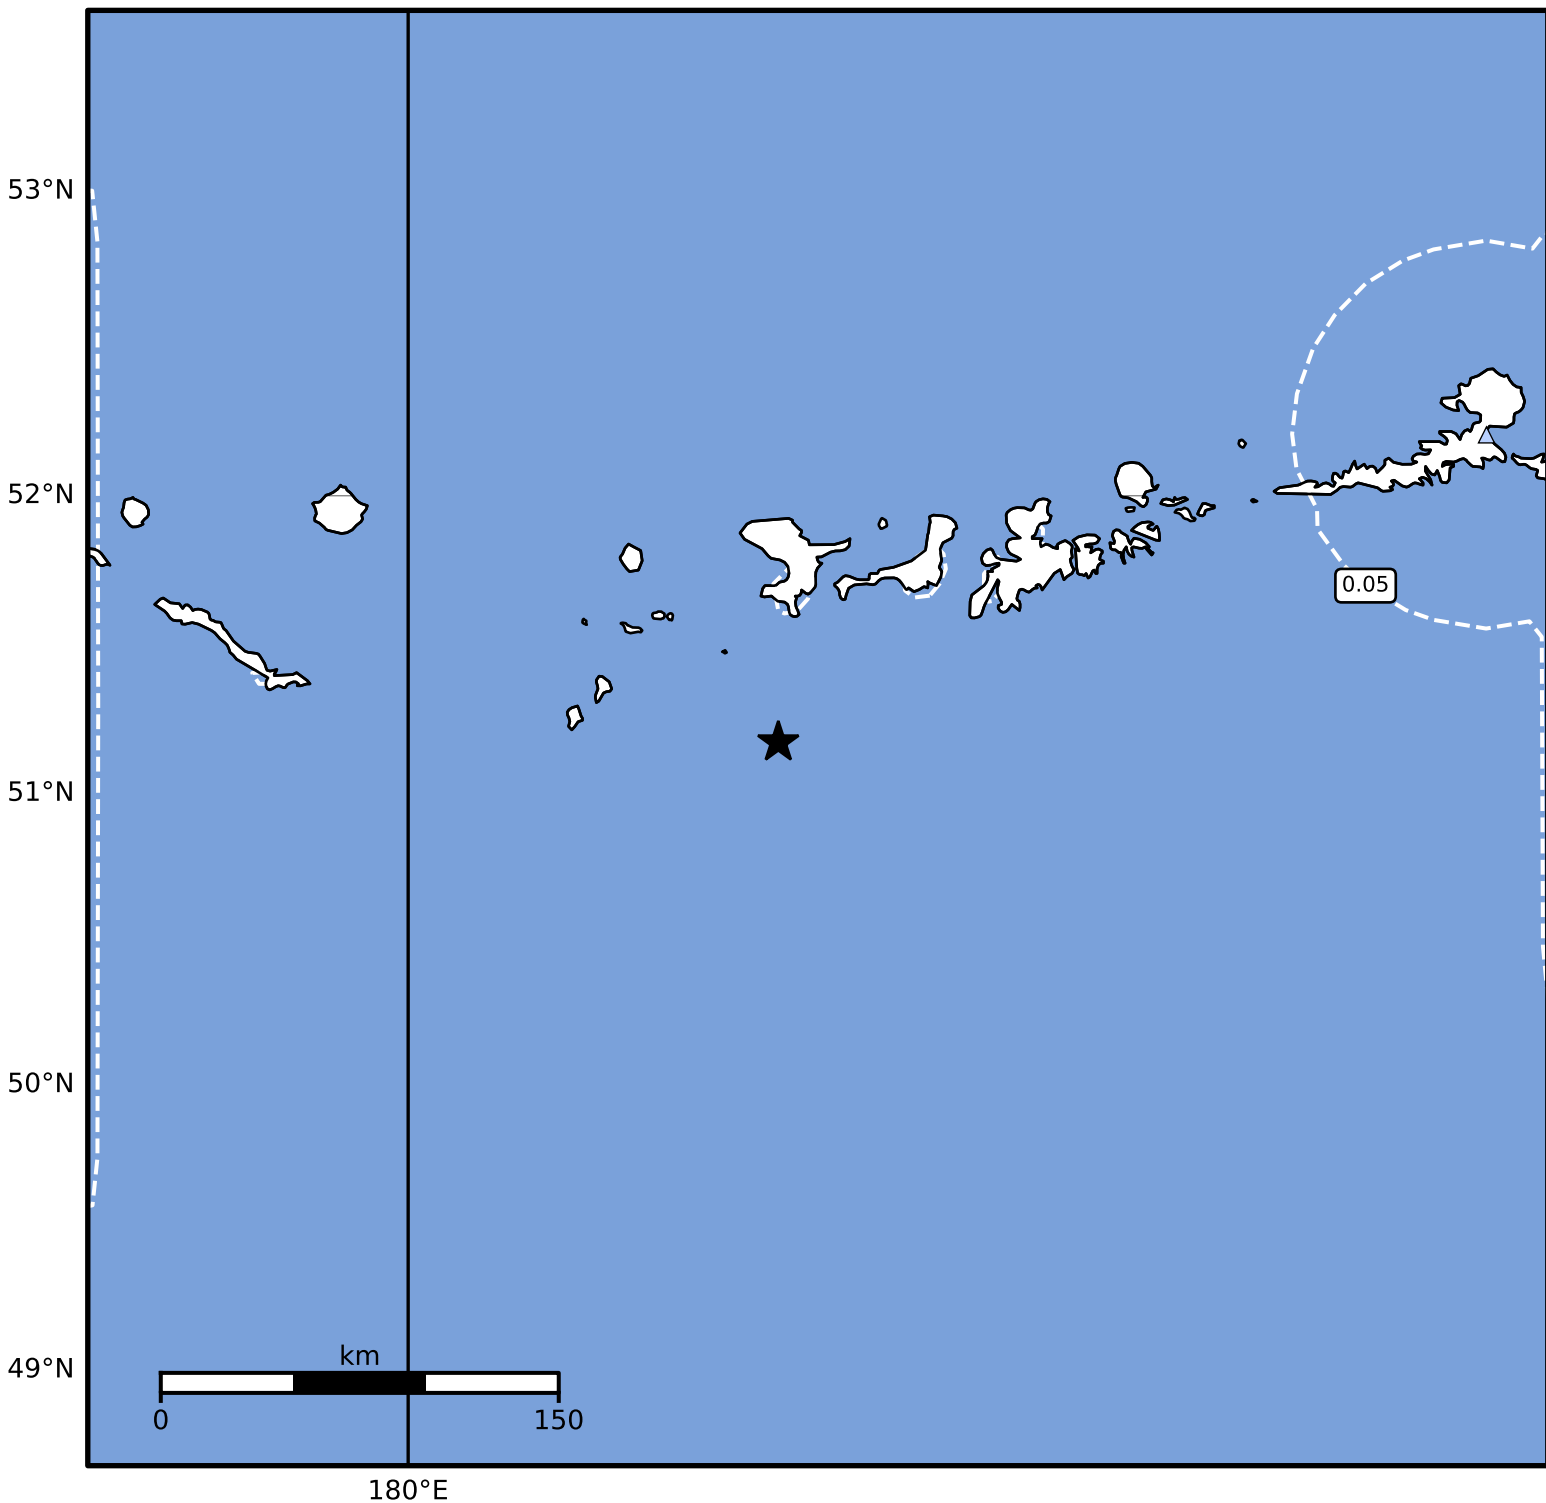

0.3 Second Peak Spectral Acceleration Map Alaska Earthquake Center
ShakeMap: 122 km (76 miles) SW of Adak
Sep 21, 2025 09:30:27 UTC M5.6 N51.17 W178.01 Depth: 19.8km ID:ak025c4rf0bd

SA(0.3) (%g)	0.1	0.2	0.5	1	2	5	10	20	50	100	200
--------------	-----	-----	-----	---	---	---	----	----	----	-----	-----

Scale based on Worden et al. (2012)

Version 1: Processed 2025-09-21T09:44:44Z

△ Seismic Instrument ○ Reported Intensity

★ Epicenter