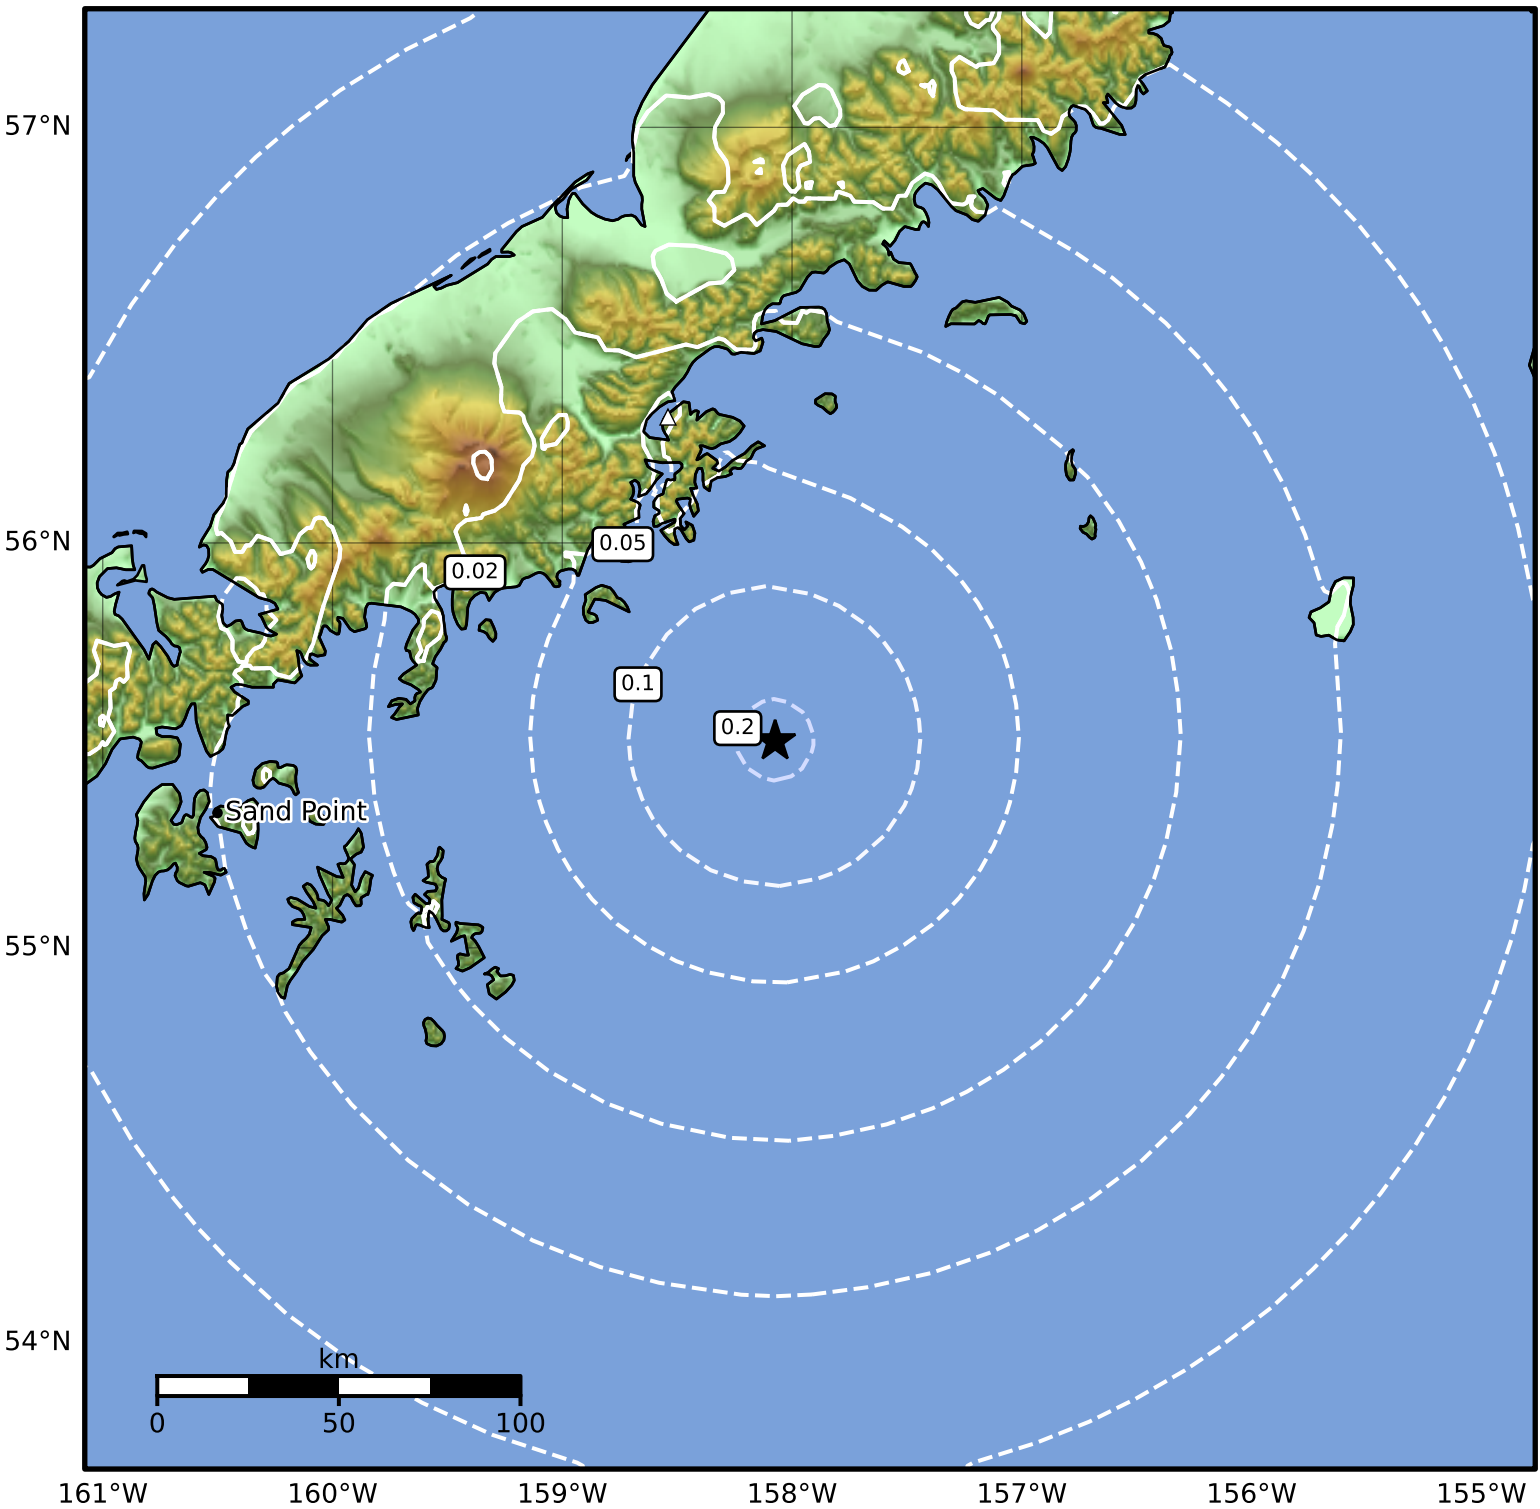

0.3 Second Peak Spectral Acceleration Map Alaska Earthquake Center
 ShakeMap: 80 km (50 miles) ESE of Perryville
 Jan 08, 2025 02:28:31 UTC M3.6 N55.51 W158.07 Depth: 38.2km ID:ak025d9nphc

SA(0.3) (%g)	0.1	0.2	0.5	1	2	5	10	20	50	100	200
---------------------	------------	------------	------------	----------	----------	----------	-----------	-----------	-----------	------------	------------

Scale based on Worden et al. (2012)

Version 1: Processed 2025-01-08T02:32:33Z

△ Seismic Instrument ○ Reported Intensity

★ Epicenter