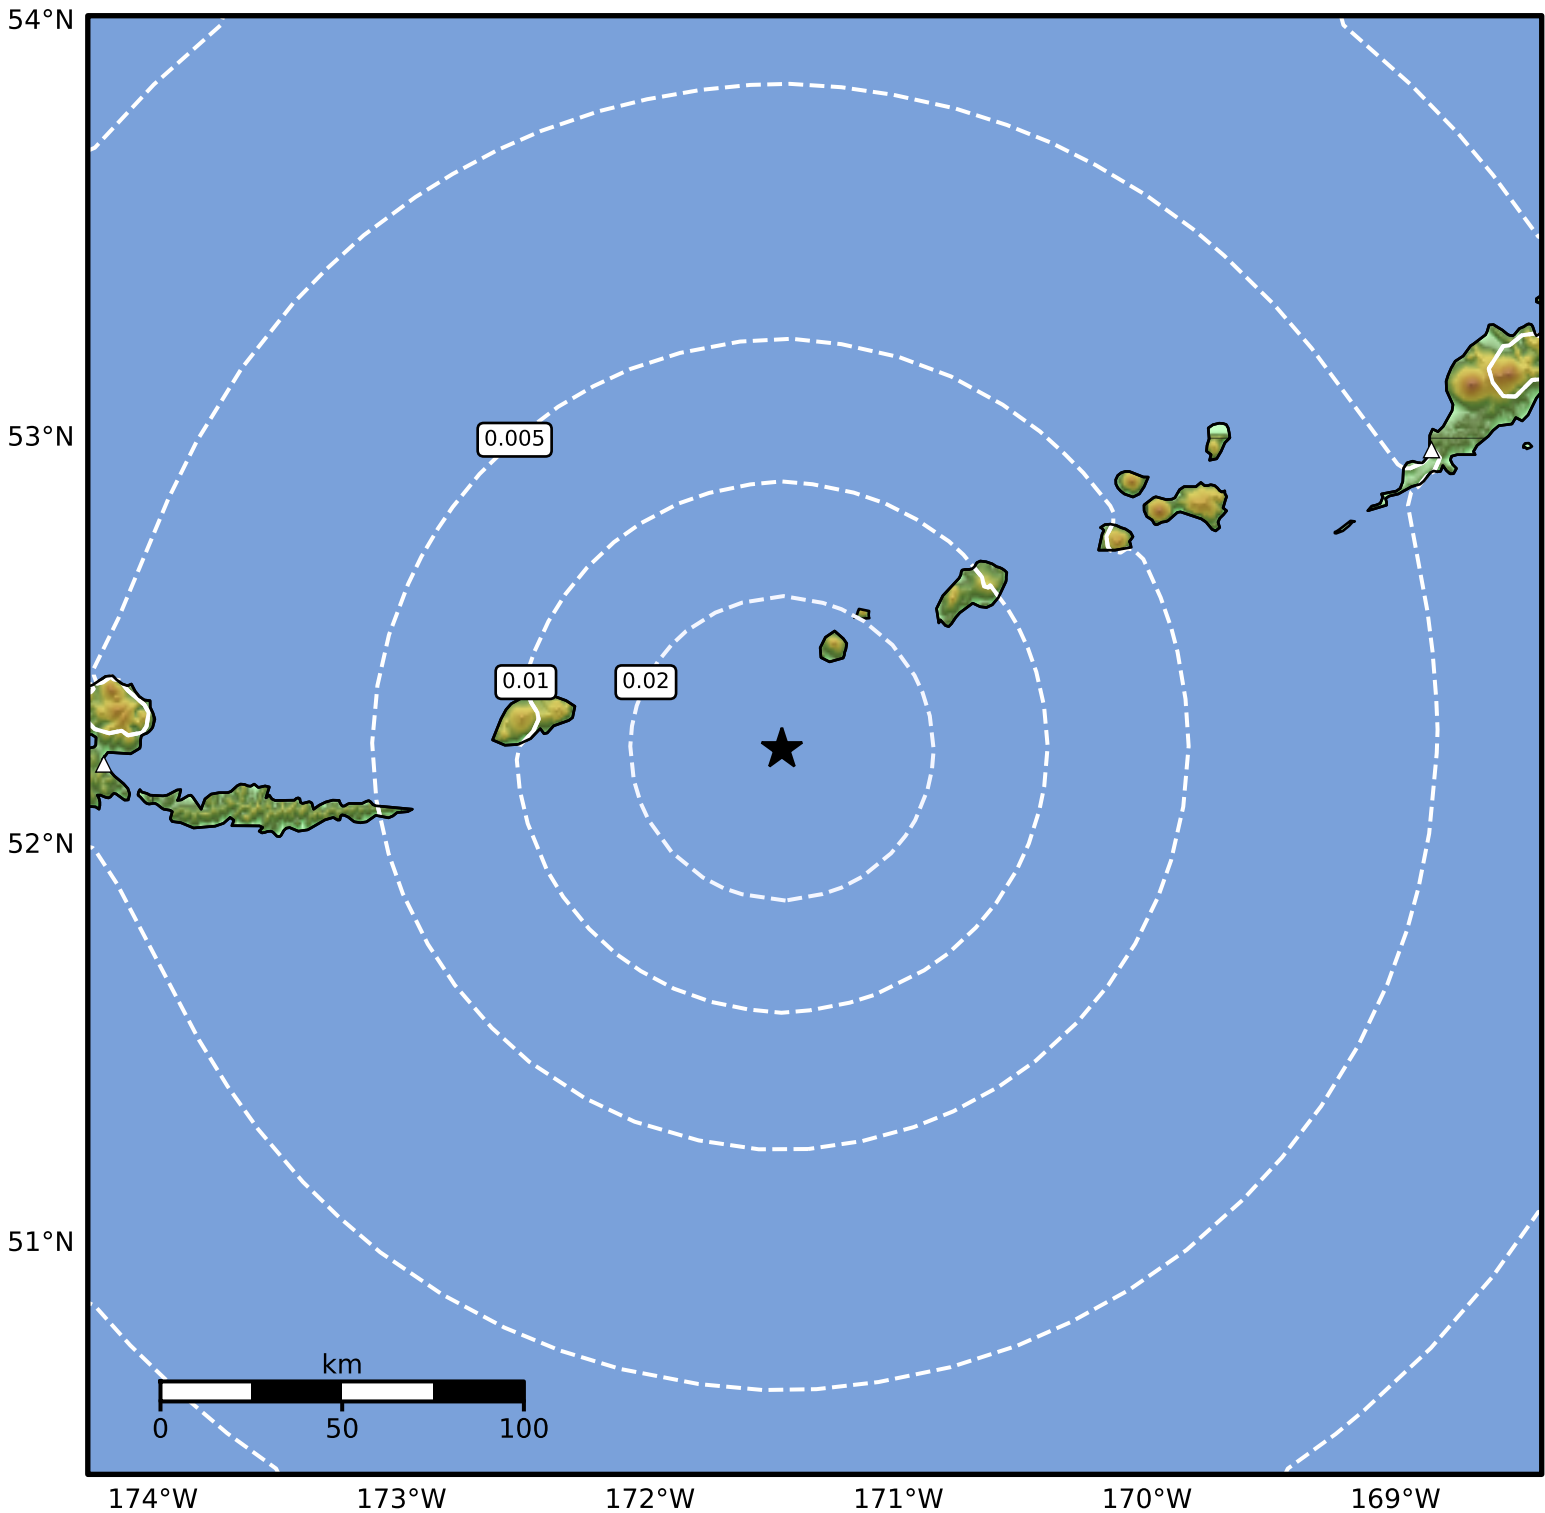

1.0 Second Peak Spectral Acceleration Map Alaska Earthquake Center
 ShakeMap: 38 km (24 miles) ESE of Amukta Pass
 Jan 13, 2025 19:21:50 UTC M3.9 N52.24 W171.47 Depth: 38.3km ID:ak025ltfcou

SA(1.0) (%g)	0.1	0.2	0.5	1	2	5	10	20	50	100	200
---------------------	------------	------------	------------	----------	----------	----------	-----------	-----------	-----------	------------	------------

Scale based on Worden et al. (2012)

Version 2: Processed 2025-01-13T22:25:57Z

△ Seismic Instrument ○ Reported Intensity

★ Epicenter