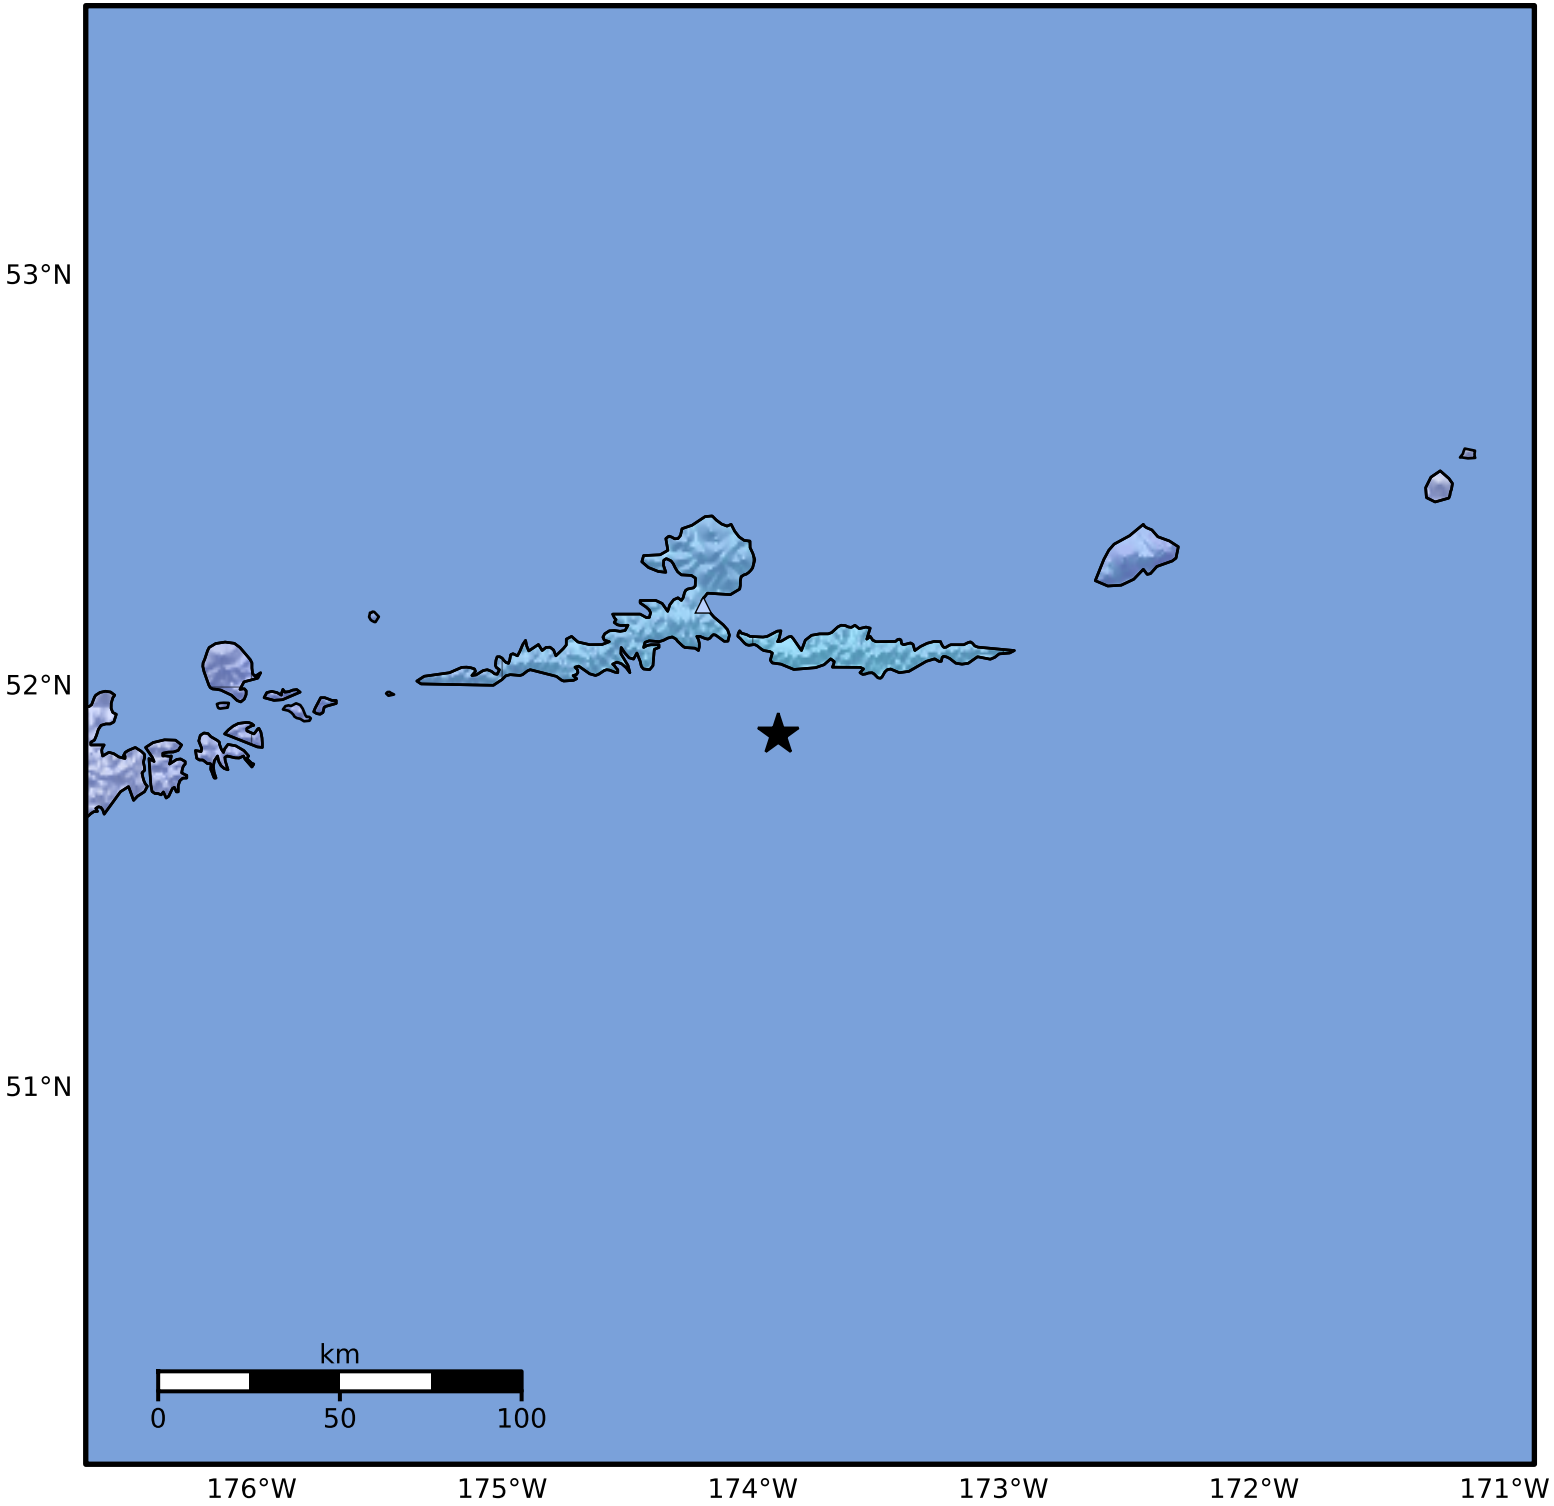

Macroseismic Intensity Map Alaska Earthquake Center
 ShakeMap: 40 km (25 miles) SSE of Atka
 Jan 13, 2025 23:38:43 UTC M3.6 N51.88 W173.90 Depth: 68.6km ID:ak025lvwq2j

SHAKING	Not felt	Weak	Light	Moderate	Strong	Very strong	Severe	Violent	Extreme
DAMAGE	None	None	None	Very light	Light	Moderate	Moderate/heavy	Heavy	Very heavy
PGA(%g)	<0.0464	0.297	2.76	6.2	11.5	21.5	40.1	74.7	>139
PGV(cm/s)	<0.0215	0.135	1.41	4.65	9.64	20	41.4	85.8	>178
INTENSITY	I	II-III	IV	V	VI	VII	VIII	IX	X+

Scale based on Worden et al. (2012) Version 2: Processed 2025-01-14T00:19:59Z
 △ Seismic Instrument ○ Reported Intensity ★ Epicenter