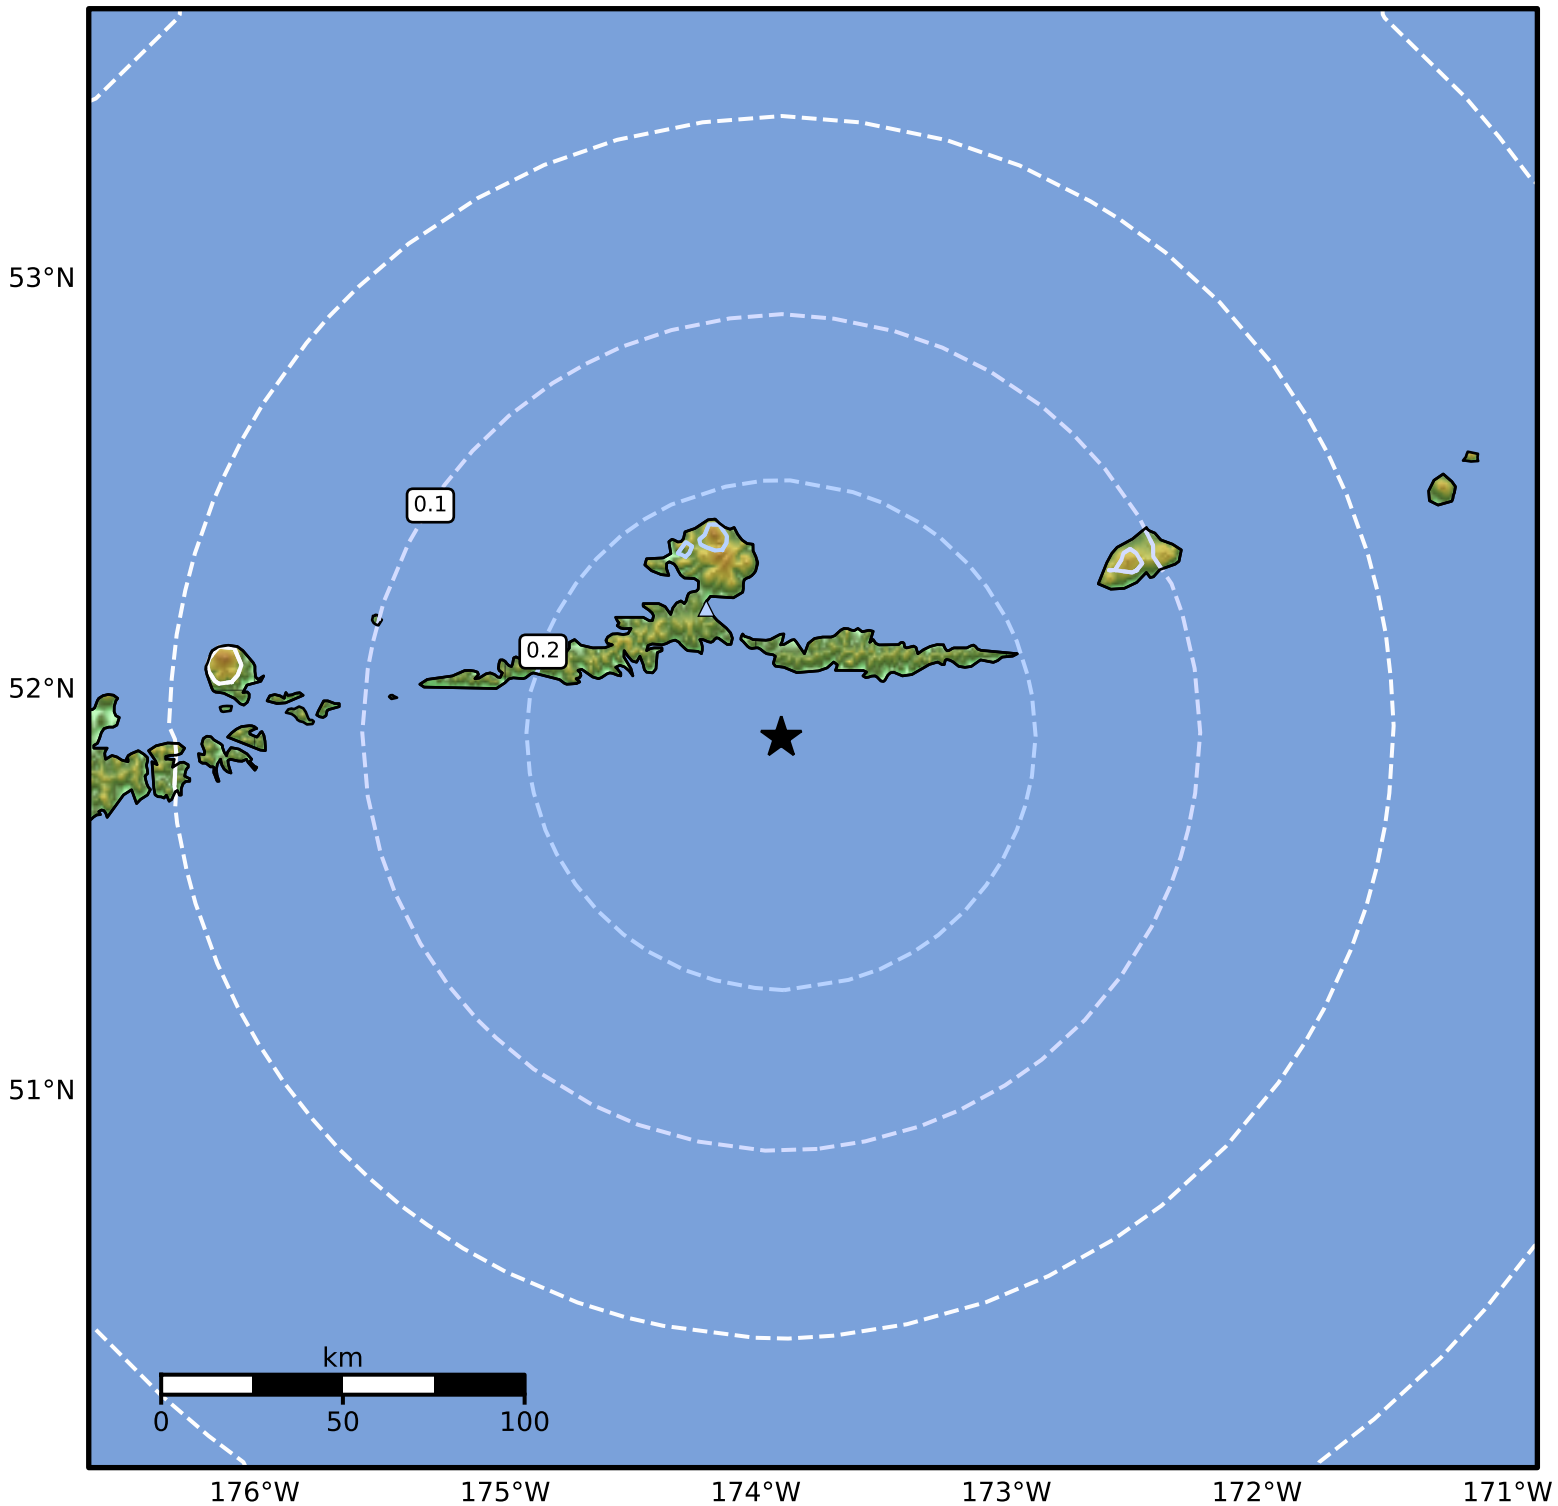

Peak Ground Acceleration Map Alaska Earthquake Center
ShakeMap: 40 km (25 miles) SSE of Atka
Jan 13, 2025 23:38:43 UTC M3.6 N51.88 W173.90 Depth: 68.6km ID:ak025lvwq2j

Scale based on Worden et al. (2012)

△ Seismic Instrument ○ Reported Intensity

★ Epicenter

Version 2: Processed 2025-01-14T00:19:59Z