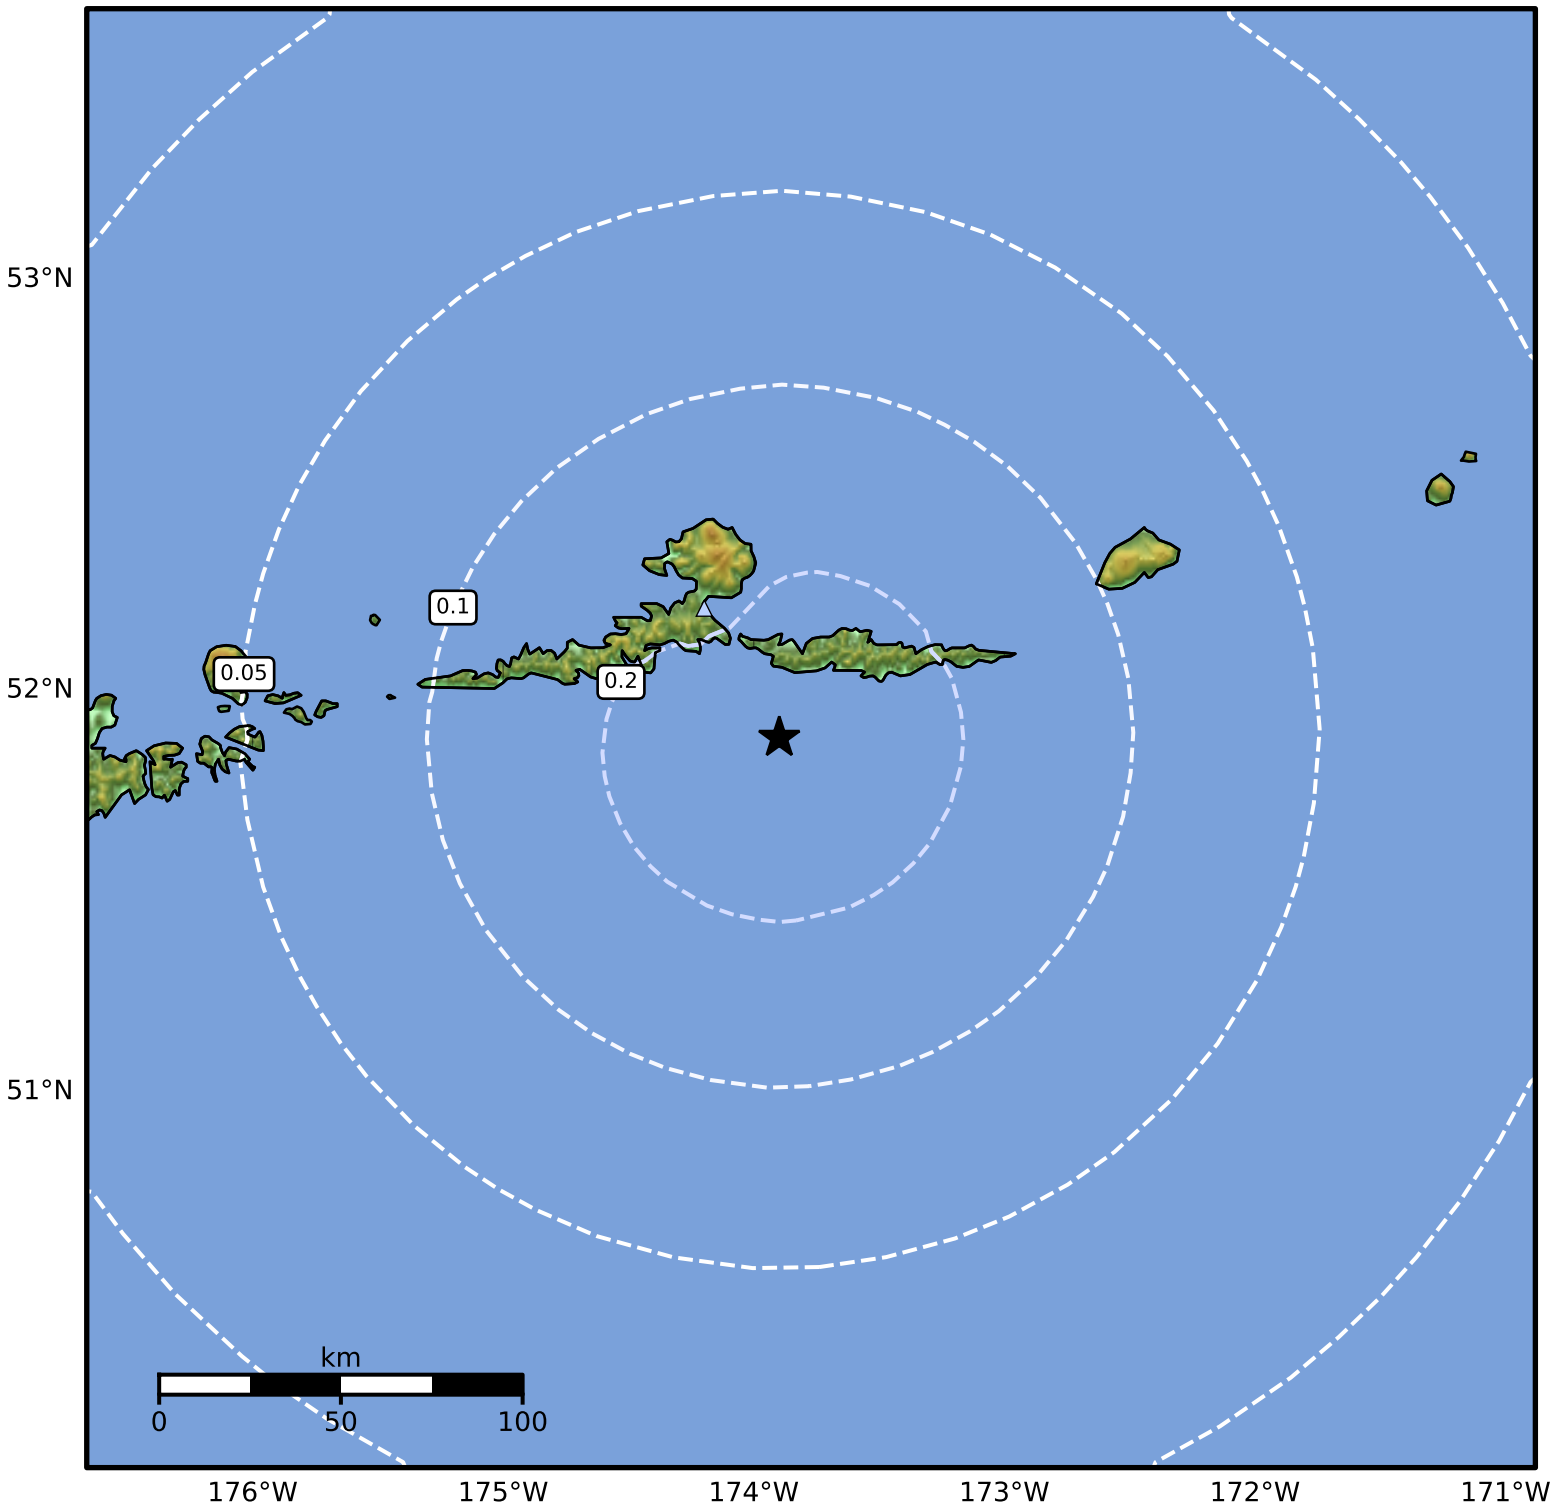

0.3 Second Peak Spectral Acceleration Map Alaska Earthquake Center  
 ShakeMap: 40 km (25 miles) SSE of Atka  
 Jan 13, 2025 23:38:43 UTC M3.6 N51.88 W173.90 Depth: 68.6km ID:ak025lvwq2j

| SA(0.3) (%g) | 0.1 | 0.2 | 0.5 | 1 | 2 | 5 | 10 | 20 | 50 | 100 | 200 |
|--------------|-----|-----|-----|---|---|---|----|----|----|-----|-----|
|--------------|-----|-----|-----|---|---|---|----|----|----|-----|-----|

Scale based on Worden et al. (2012)

△ Seismic Instrument ○ Reported Intensity

★ Epicenter

Version 2: Processed 2025-01-14T00:19:59Z