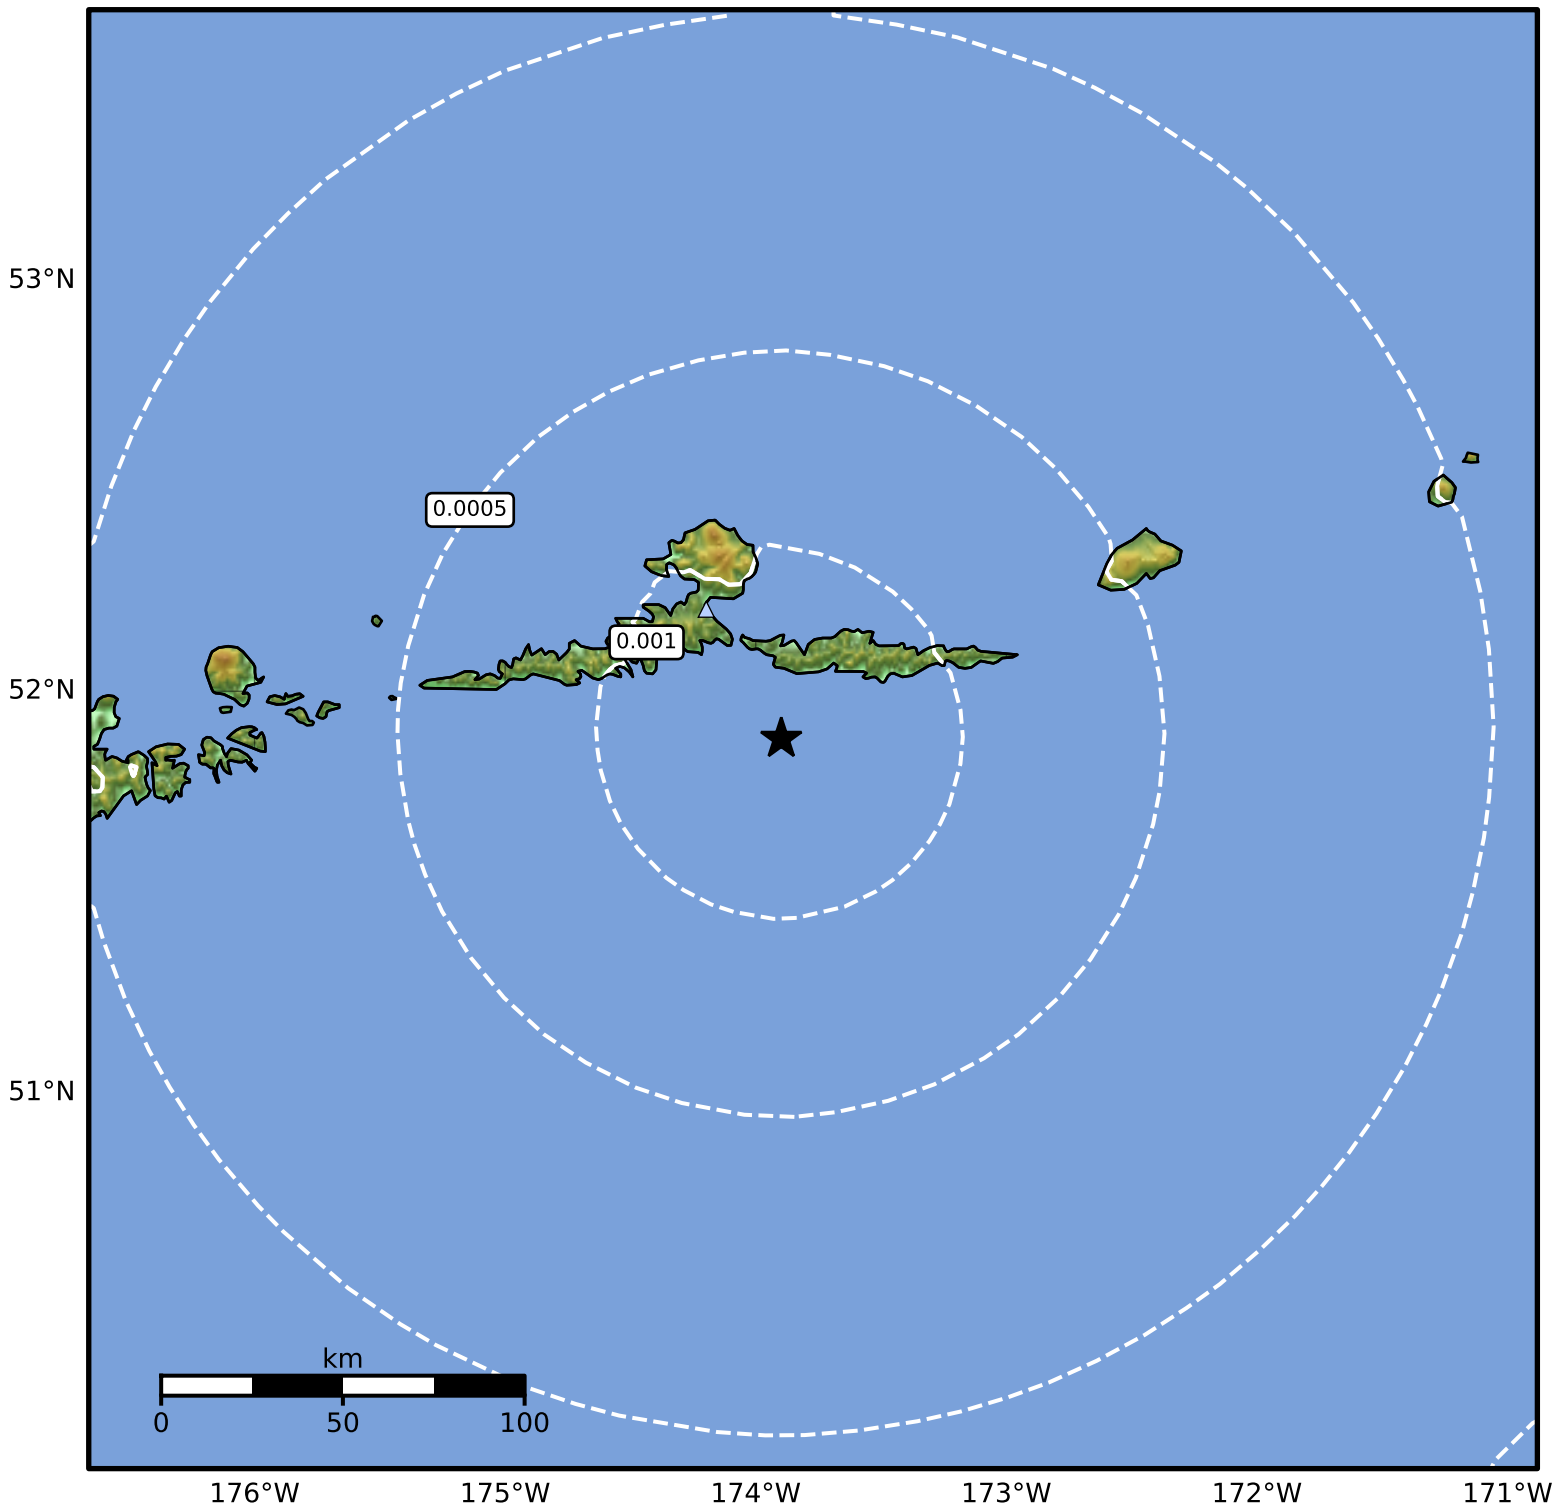

3.0 Second Peak Spectral Acceleration Map Alaska Earthquake Center
ShakeMap: 40 km (25 miles) SSE of Atka
Jan 13, 2025 23:38:43 UTC M3.6 N51.88 W173.90 Depth: 68.6km ID:ak025lvwq2j

Scale based on Worden et al. (2012)

△ Seismic Instrument ○ Reported Intensity

★ Epicenter

Version 2: Processed 2025-01-14T00:19:59Z