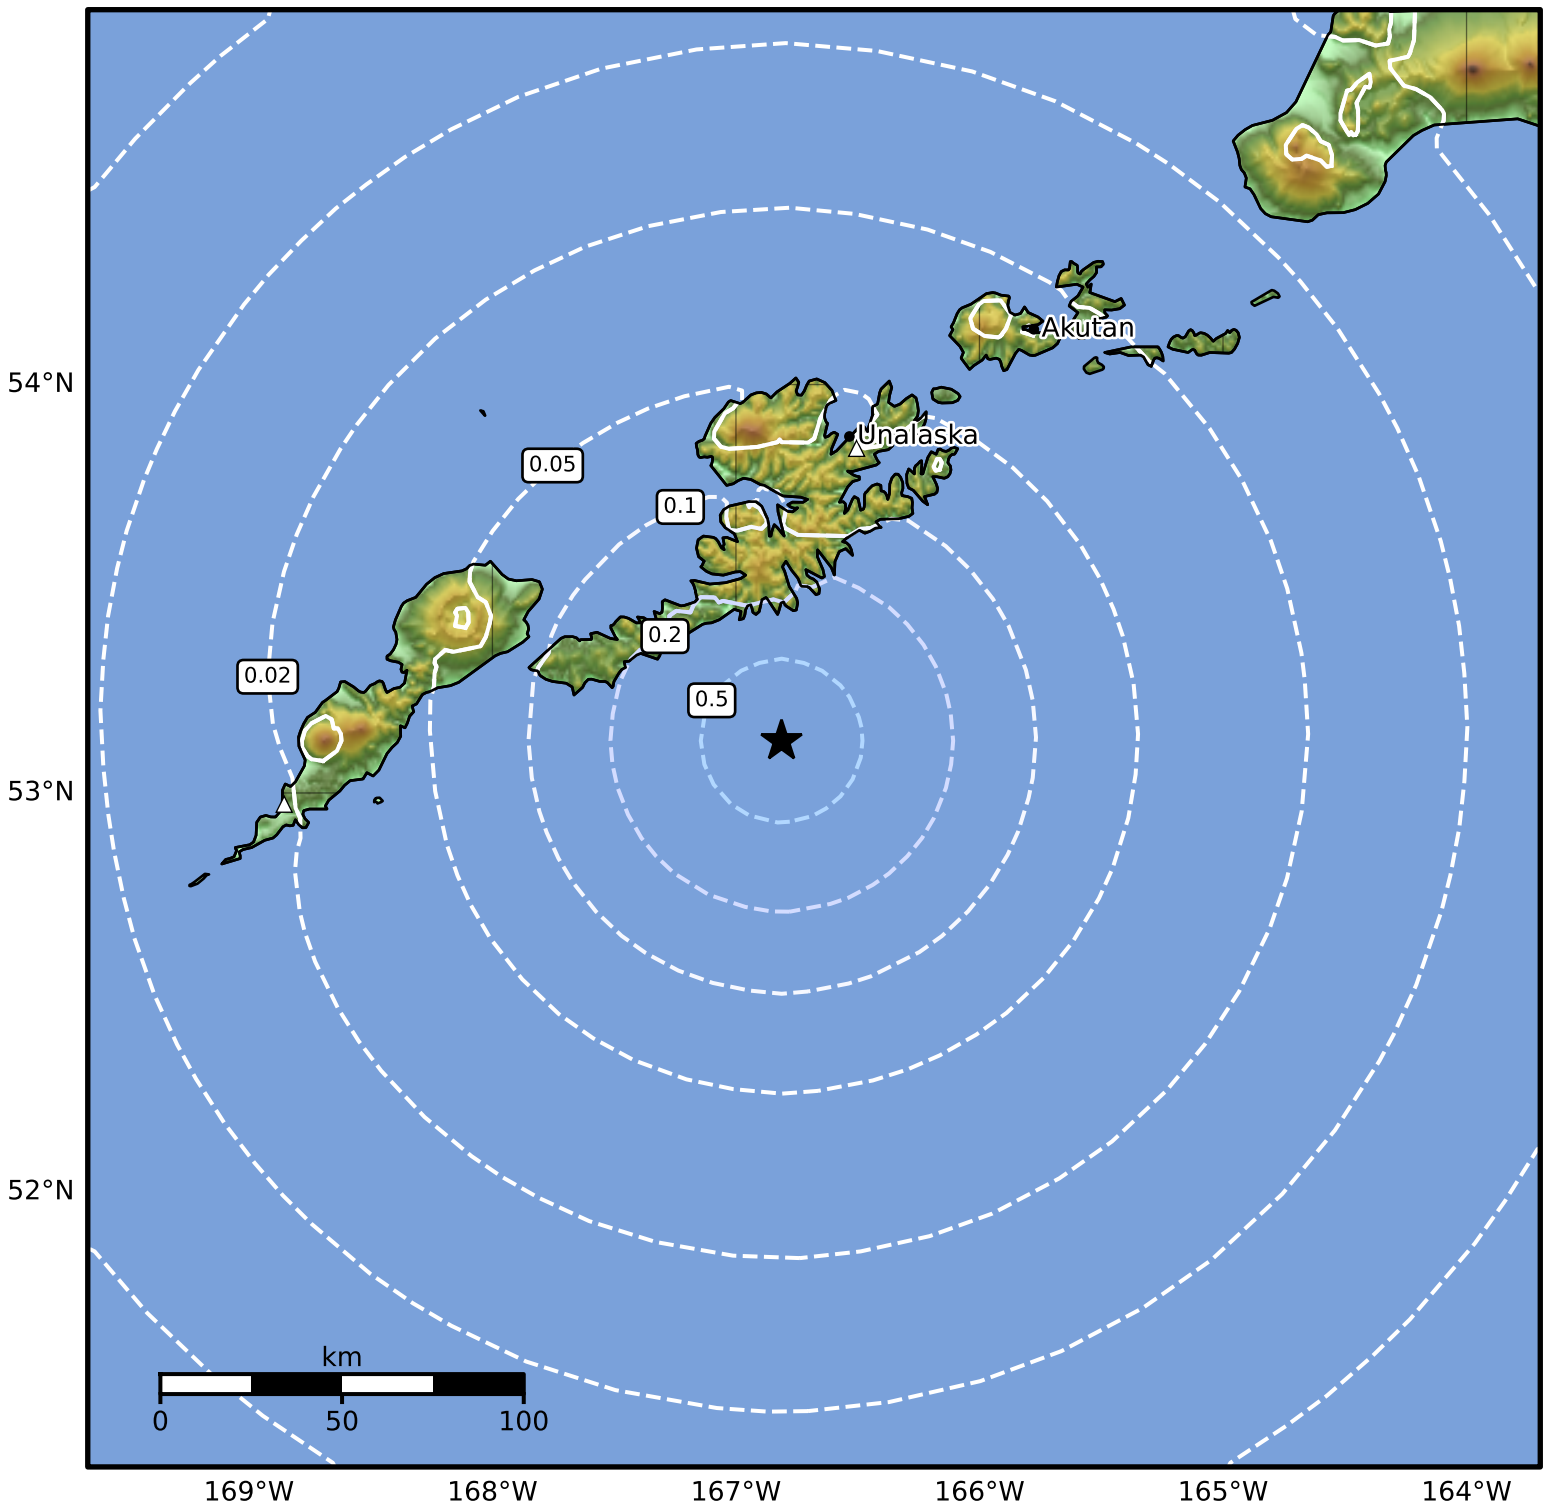

0.3 Second Peak Spectral Acceleration Map Alaska Earthquake Center
ShakeMap: 85 km (53 miles) SSW of Unalaska
Jan 14, 2025 14:38:44 UTC M3.9 N53.13 W166.81 Depth: 25.6km ID:ak025ne35x3

SA(0.3) (%g)	0.1	0.2	0.5	1	2	5	10	20	50	100	200
---------------------	------------	------------	------------	----------	----------	----------	-----------	-----------	-----------	------------	------------

Scale based on Worden et al. (2012)

Version 2: Processed 2025-01-14T18:15:14Z

△ Seismic Instrument ○ Reported Intensity

★ Epicenter