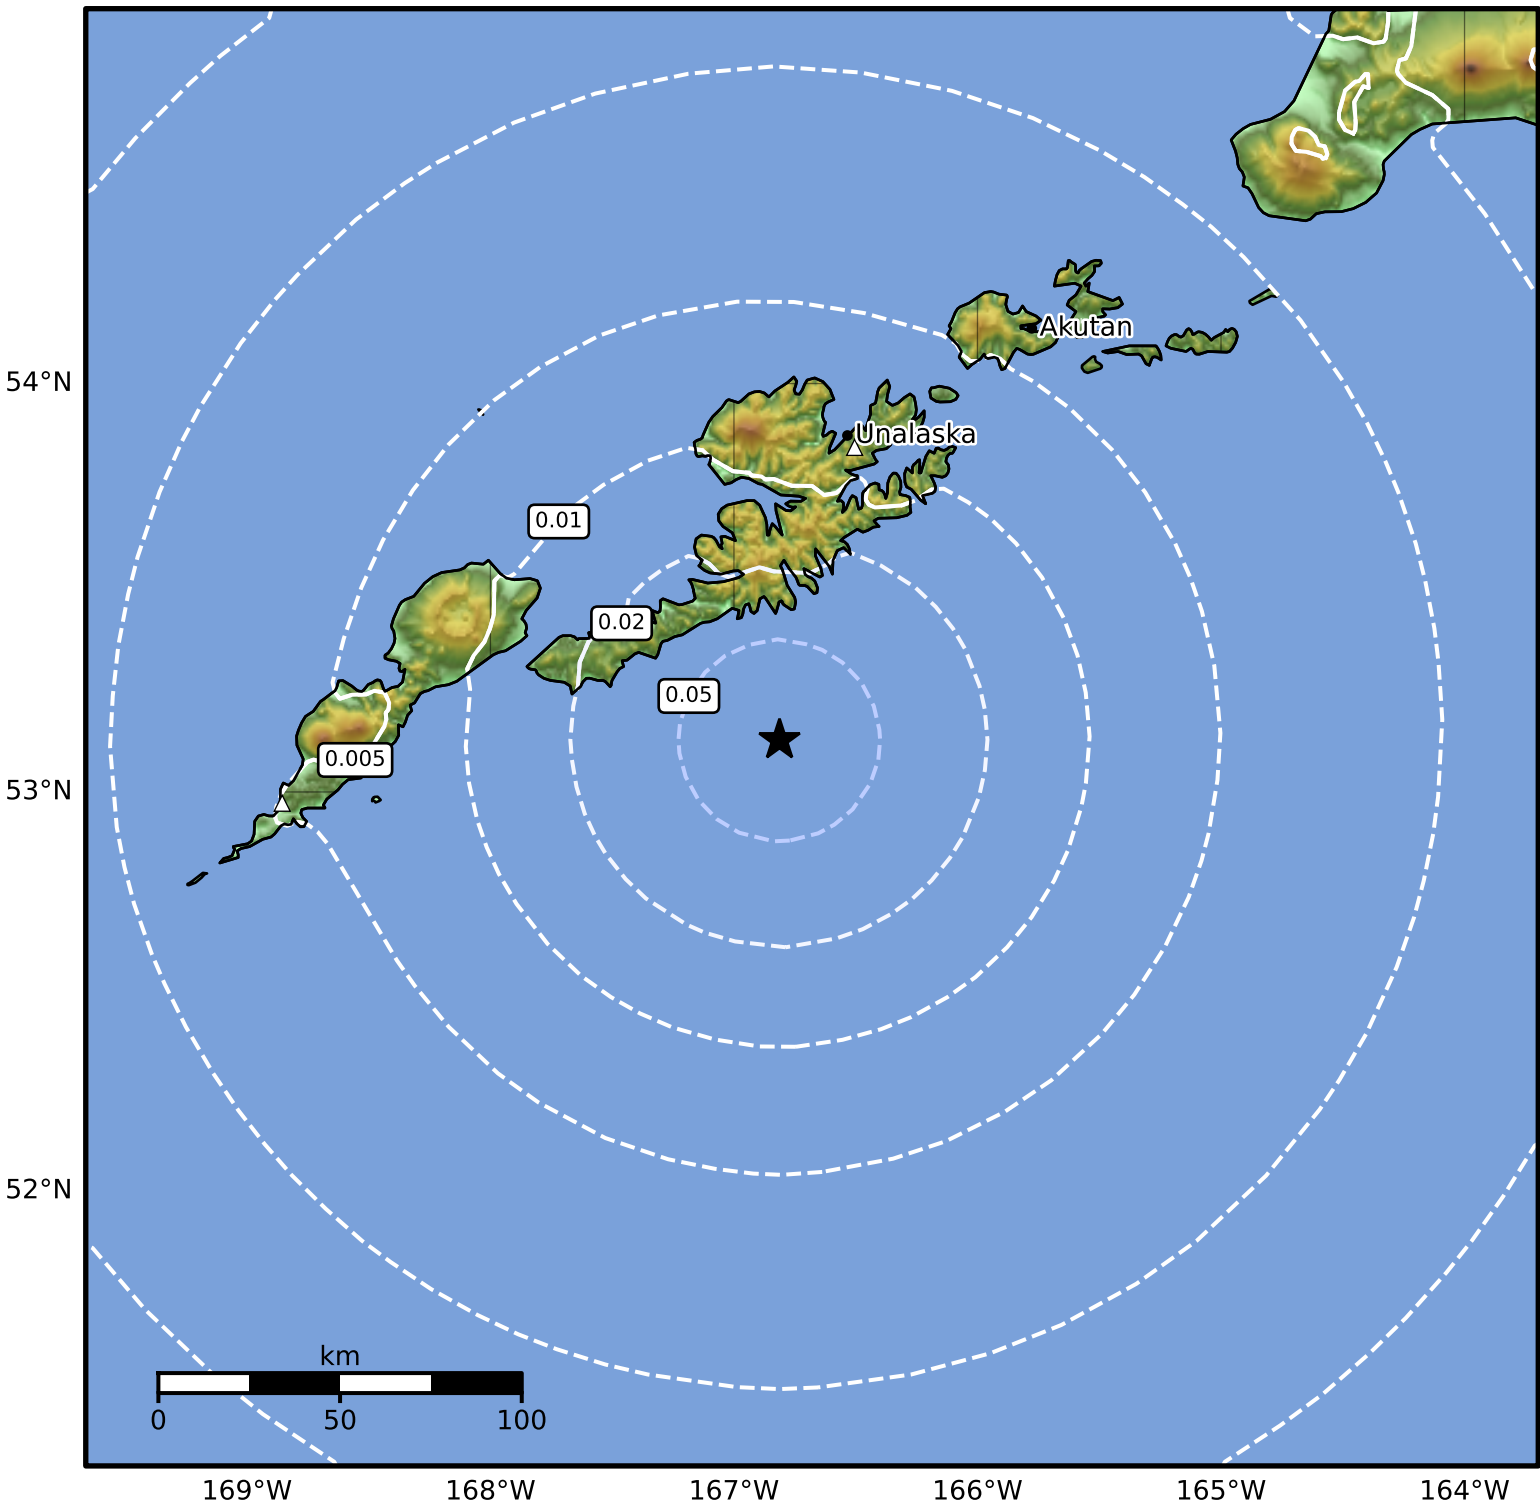

1.0 Second Peak Spectral Acceleration Map Alaska Earthquake Center
 ShakeMap: 85 km (53 miles) SSW of Unalaska
 Jan 14, 2025 14:38:44 UTC M3.9 N53.13 W166.81 Depth: 25.6km ID:ak025ne35x3

SA(1.0) (%g)	0.1	0.2	0.5	1	2	5	10	20	50	100	200
--------------	-----	-----	-----	---	---	---	----	----	----	-----	-----

Scale based on Worden et al. (2012)

Version 2: Processed 2025-01-14T18:15:14Z

△ Seismic Instrument ○ Reported Intensity

★ Epicenter