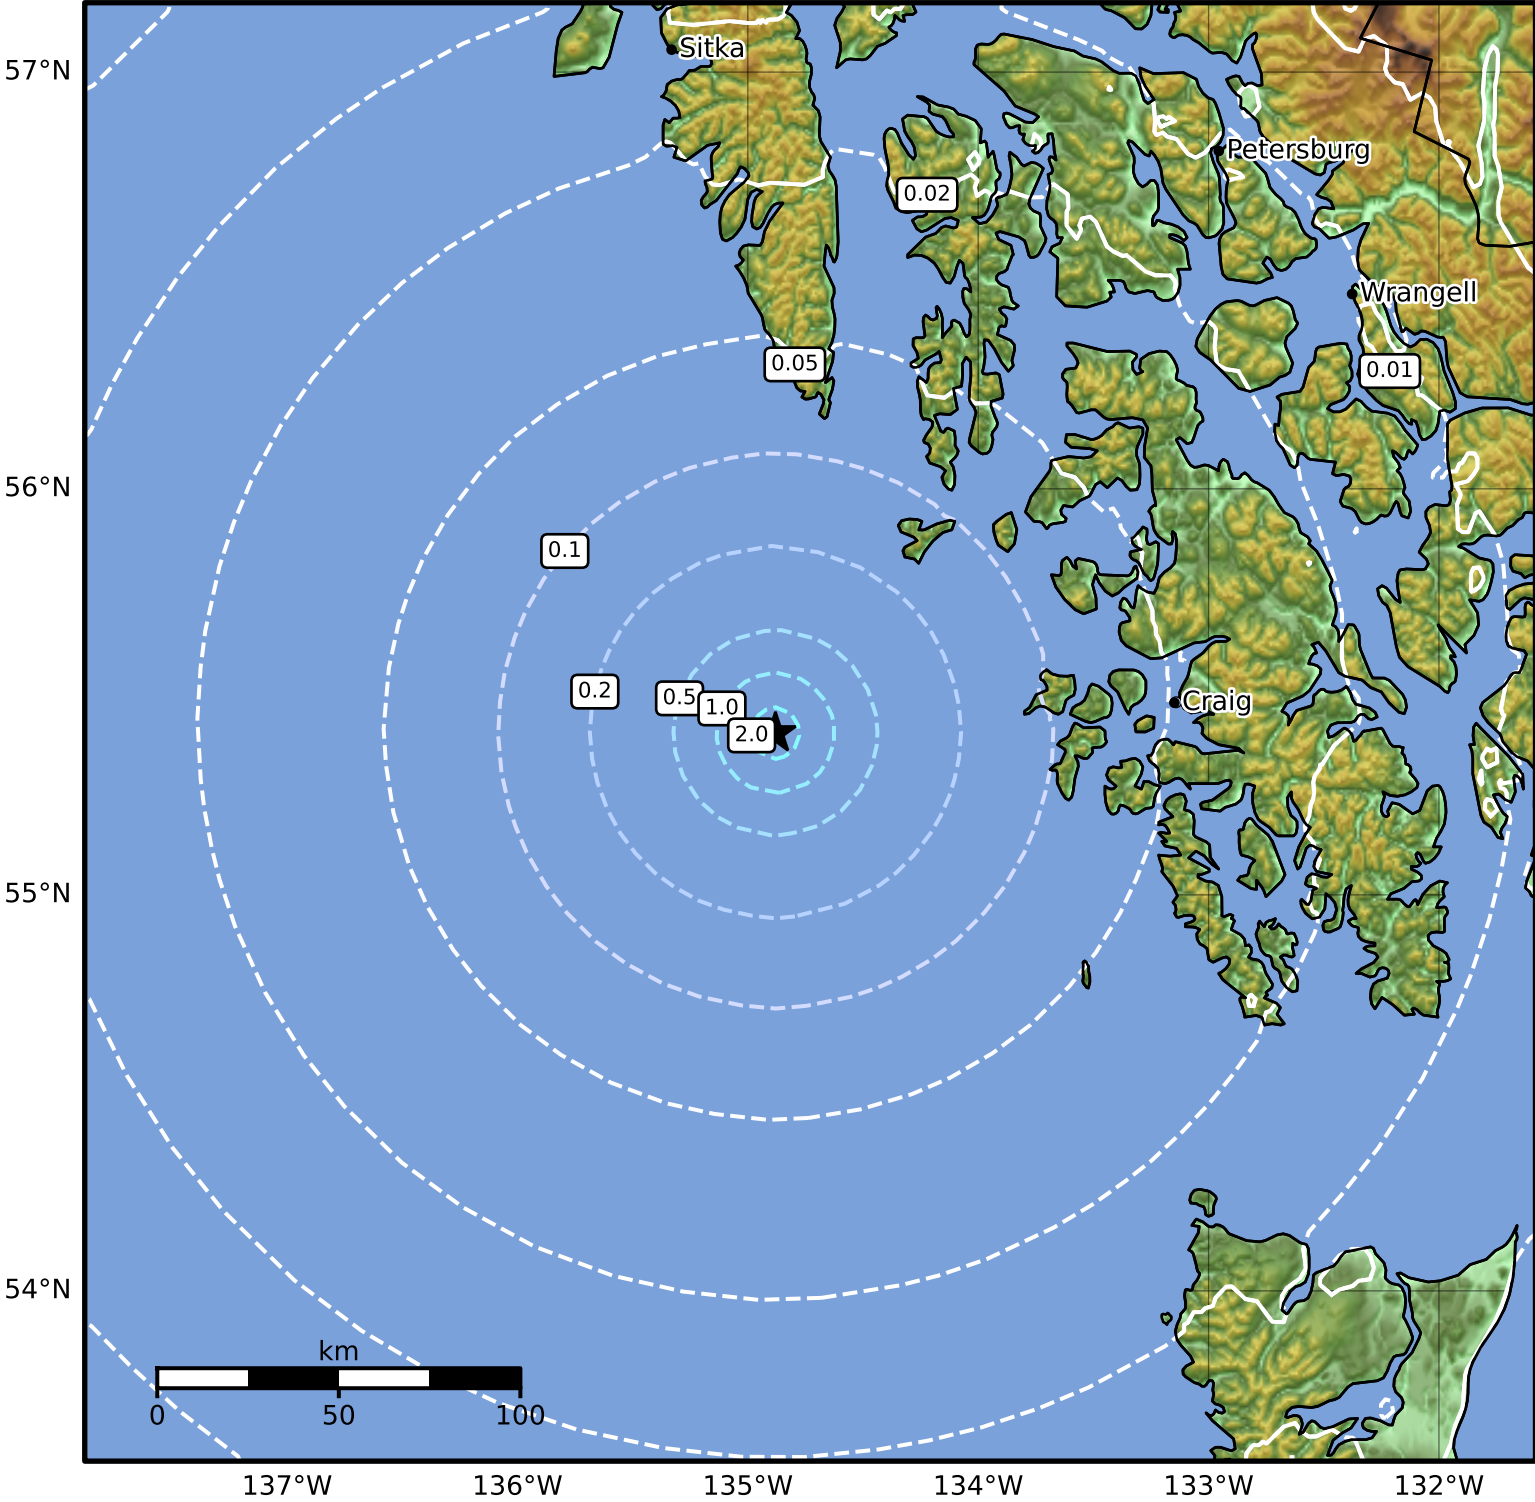

Peak Ground Acceleration Map Alaska Earthquake Center
 ShakeMap: 95 km (59 miles) S of Port Alexander
 Jan 15, 2025 01:58:33 UTC M4.0 N55.40 W134.88 Depth: 11.6km ID:ak025ou0514

PGA (%g)	0.1	0.2	0.5	1	2	5	10	20	50	100	200

Scale based on Worden et al. (2012)

Version 2: Processed 2025-01-15T03:27:15Z

△ Seismic Instrument ○ Reported Intensity

★ Epicenter